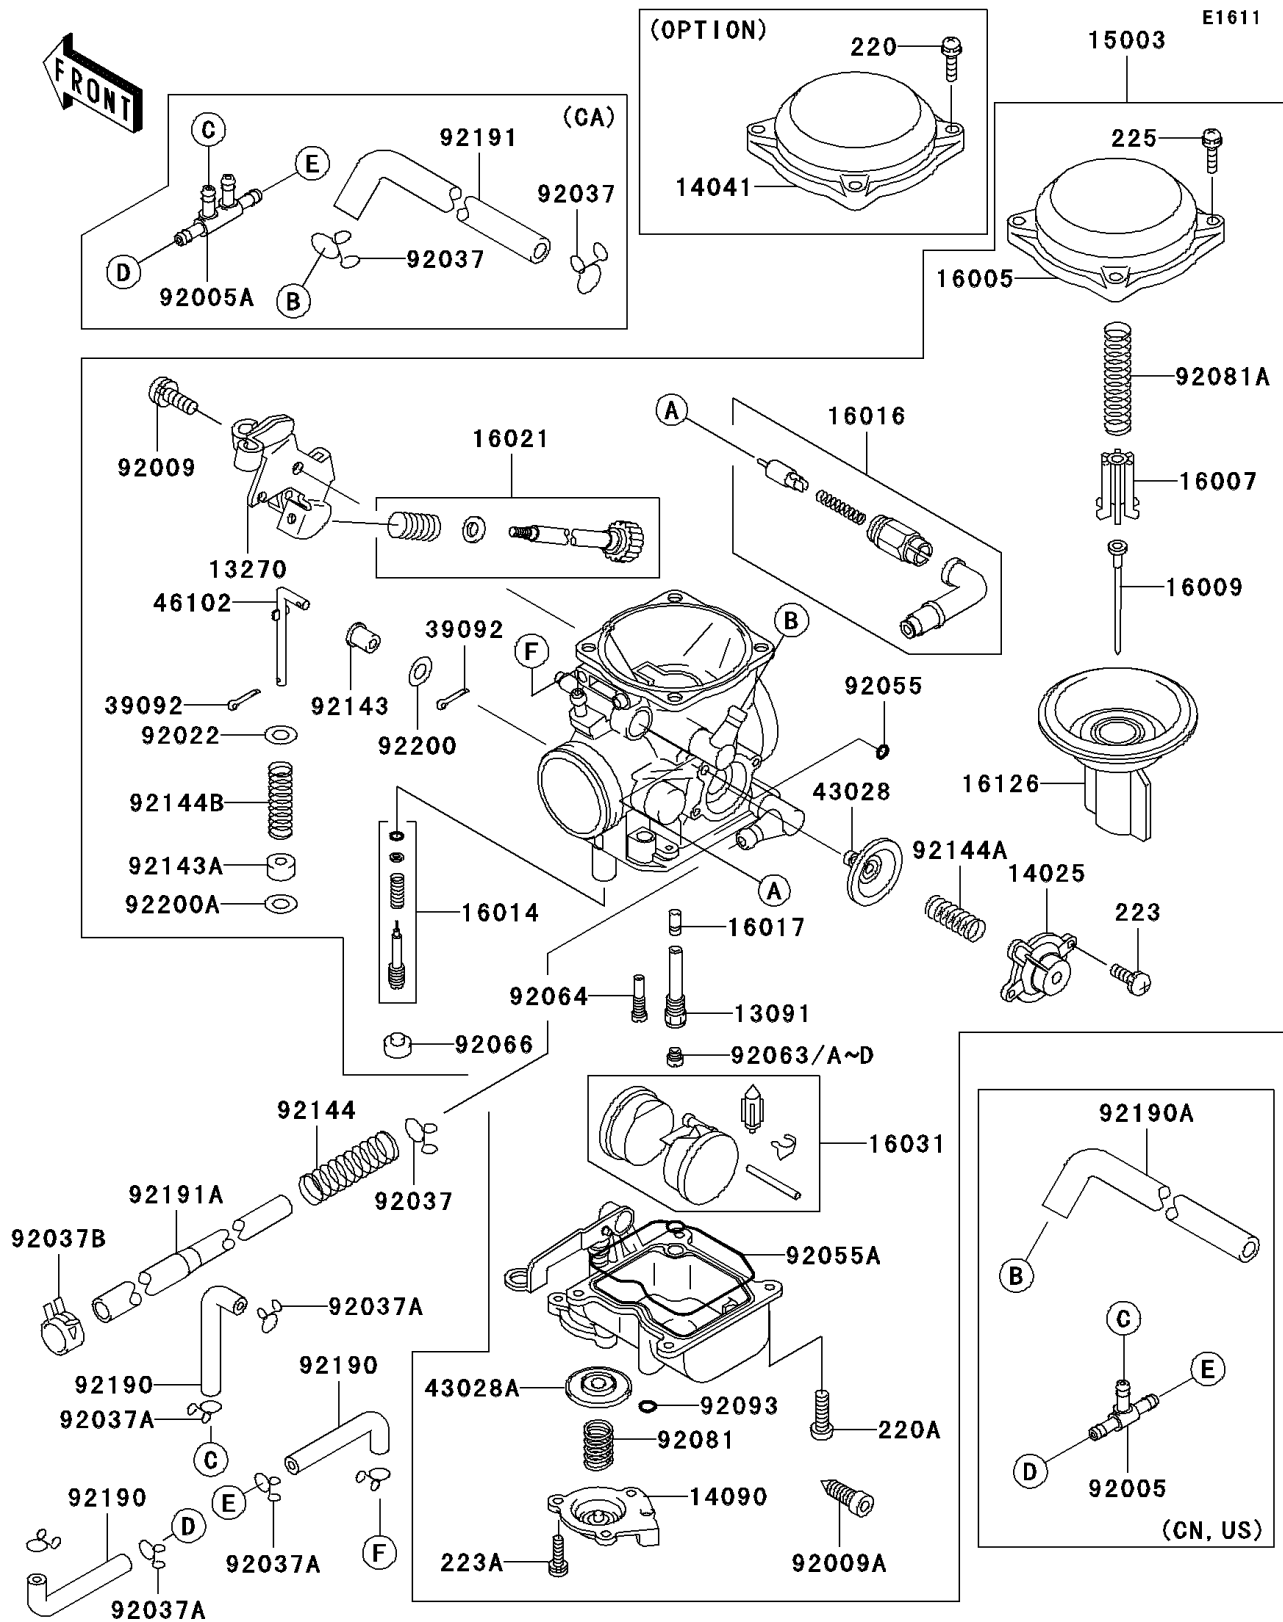

1997 Vulcan 800 Classic PARTS DIAGRAM

Carburetor

1997 Vulcan 800 Classic PARTS LIST

Carburetor

ITEM NAME	PART NUMBER	QUANTITY
HOLDER (Ref # 13091)	13091-1930	1
PLATE (Ref # 13270)	13270-1513	1
COVER,AIR CUT VALVE (Ref # 14025)	14025-1903	1
TOP-CHAMBER,MIXING,OUTSIDE (Ref # 14041)	14041-1076	1
COVER,ACCELERATOR (Ref # 14090)	14090-1635	1
CARBURETOR-ASSY (Ref # 15003)	15003-1200	1
TOP-CHAMBER,MIXING,27/60 (Ref # 16005)	16005-1057	1
SEAT-SPRING,VALVE (Ref # 16007)	16007-1117	1
NEEDLE-JET (Ref # 16009)	16009-1861	1
SCREW-PILOT AIR (Ref # 16014)	16014-1081	1
PLUNGER,STARTER (Ref # 16016)	16016-1100	1
JET-NEEDLE (Ref # 16017)	16017-1377	1
SCREW-THROTTLE STOP (Ref # 16021)	16021-1207	1
FLOAT (Ref # 16031)	16031-1089	1
VALVE,VACUUM (Ref # 16126)	16126-1170	1
PIN-HAIR (Ref # 39092)	39092-1058	2
DIAPHRAGM,5.9MM,AIR CUT VALVE (Ref # 43028)	43028-1053	1
DIAPHRAGM (Ref # 43028A)	43028-1077	1
ROD (Ref # 46102)	46102-1385	1
SCREW,5X10 (Ref # 92009)	92009-1365	1
SCREW,DRAIN,M6X0.75 (Ref # 92009A)	92009-1551	1
WASHER,PLAIN,STOP SPRING (Ref # 92022)	92022-1480	1
CLAMP (Ref # 92037A)	92037-1610	6
CLAMP (Ref # 92037B)	92037-2082	1
RING-O (Ref # 92055)	92055-1245	1
RING-O,FLOAT CHAMBER (Ref # 92055A)	92055-1518	1
JET-MAIN,#140 (Ref # 92063)	92063-1013	1
JET-MAIN,#135 (Ref # 92063A)	92063-1014	1
SCREW-PAN-CROS (Ref # 220)	220B0408	4