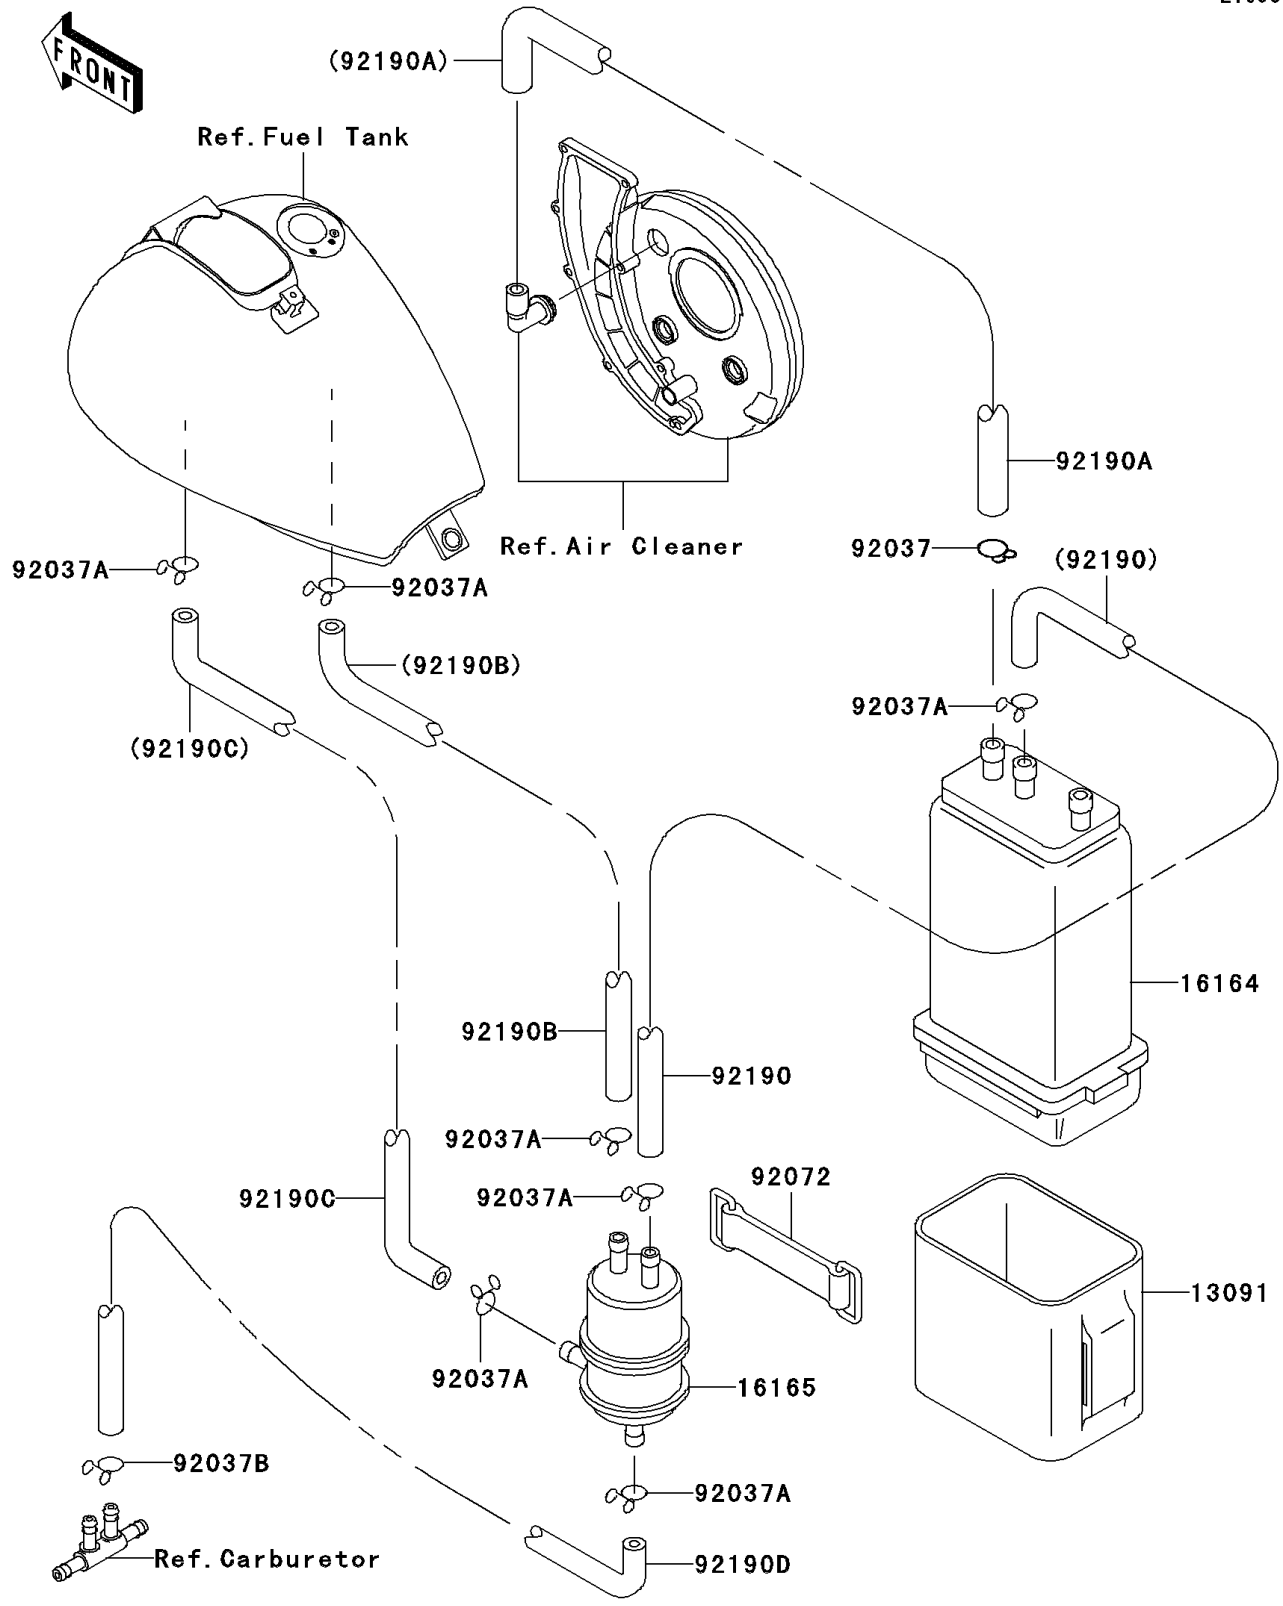

# 1996 Vulcan 800 Classic PARTS DIAGRAM

## Fuel Evaporative System

E1650

# 1996 Vulcan 800 Classic PARTS LIST

Fuel Evaporative System

ITEM NAME	PART NUMBER	QUANTITY
-----------	-------------	----------