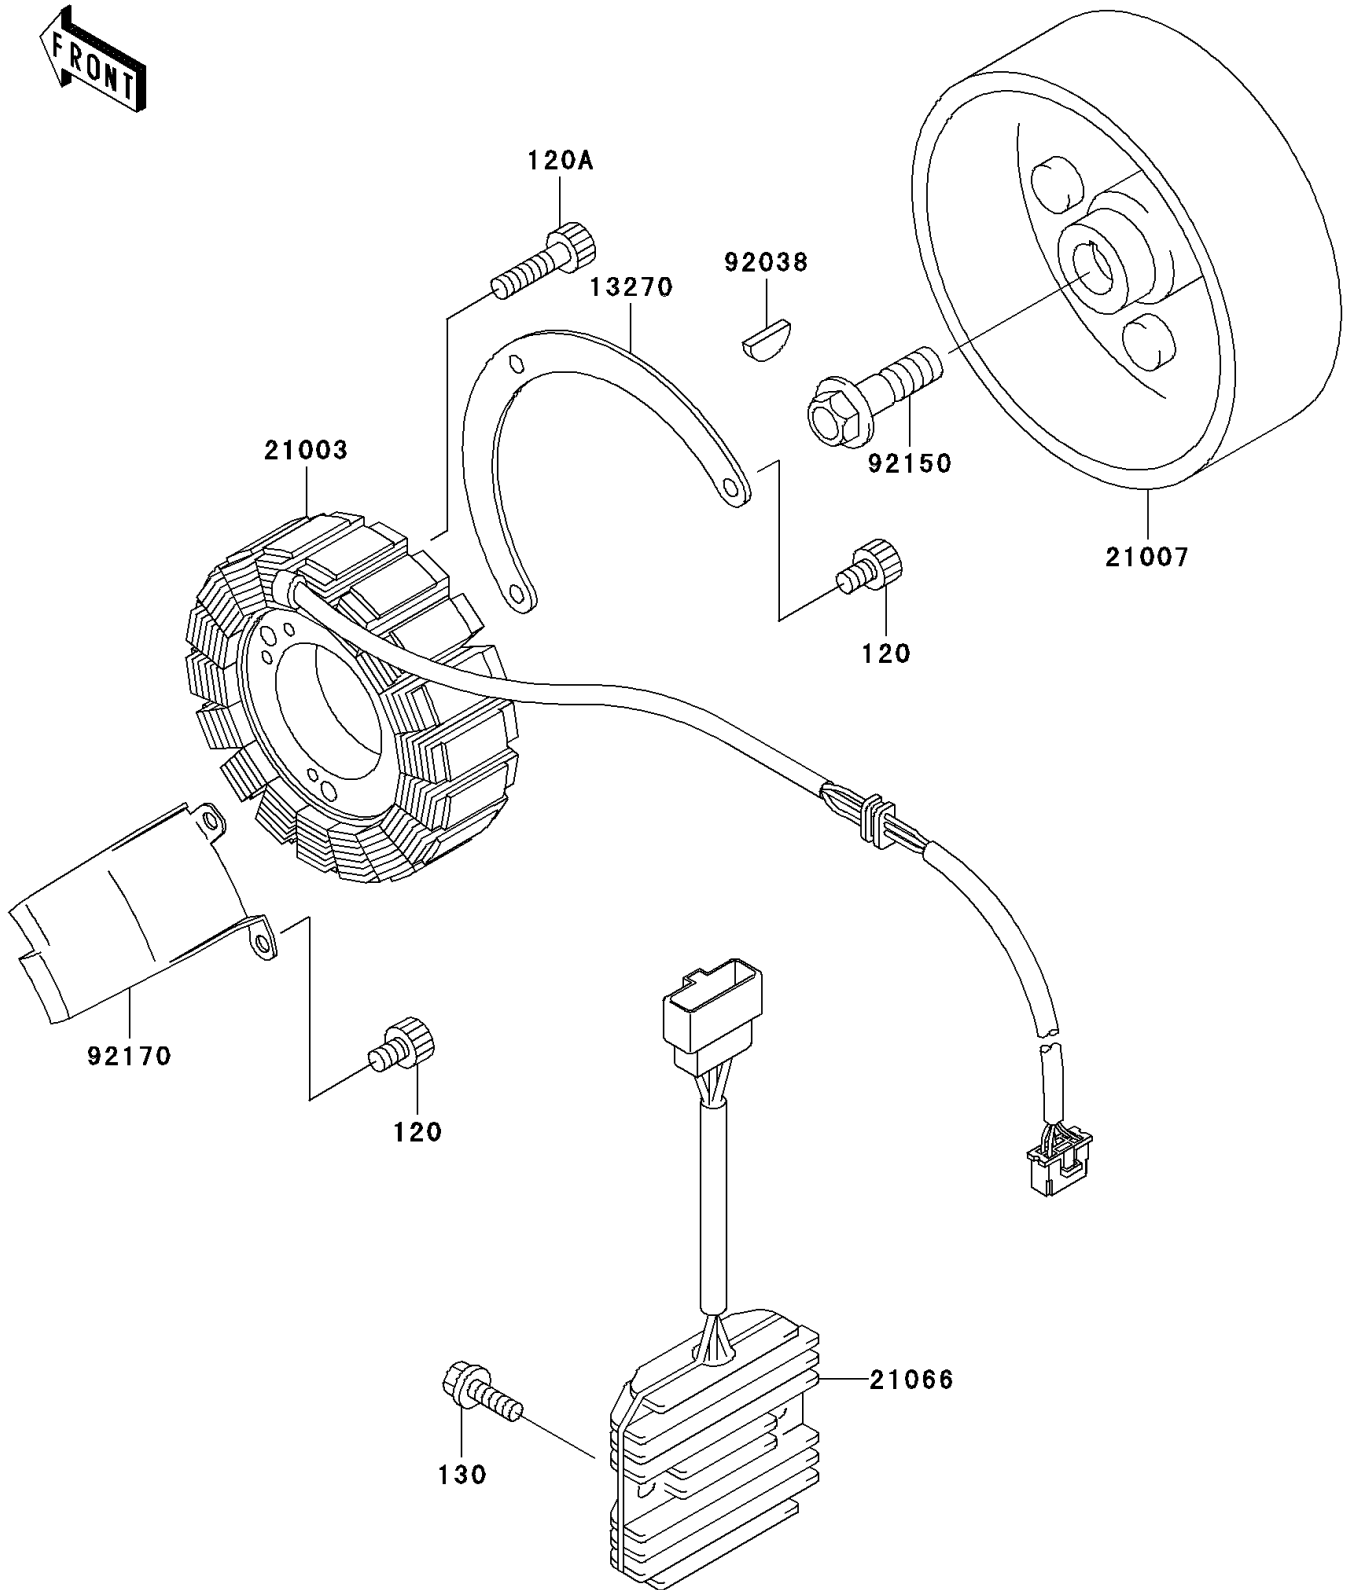

1996 Vulcan 800 Classic PARTS DIAGRAM

Generator

E1810

1996 Vulcan 800 Classic PARTS LIST

Generator

ITEM NAME	PART NUMBER	QUANTITY
BOLT-SOCKET (Ref # 120)	120P0510	5
BOLT-SOCKET,6X35 (Ref # 120A)	120P0635	3
BOLT-FLANGED (Ref # 130)	130J0620	2
PLATE (Ref # 13270)	13270-1398	1
STATOR (Ref # 21003)	21003-1280	1
ROTOR,GENERATOR (Ref # 21007)	21007-1279	1
REGULATOR-VOLTAGE (Ref # 21066)	21066-1099	1
KEY,WOODRUFF (Ref # 92038)	92038-001	1
BOLT,12X40 (Ref # 92150)	92150-1717	1
CLAMP (Ref # 92170)	92170-1559	1