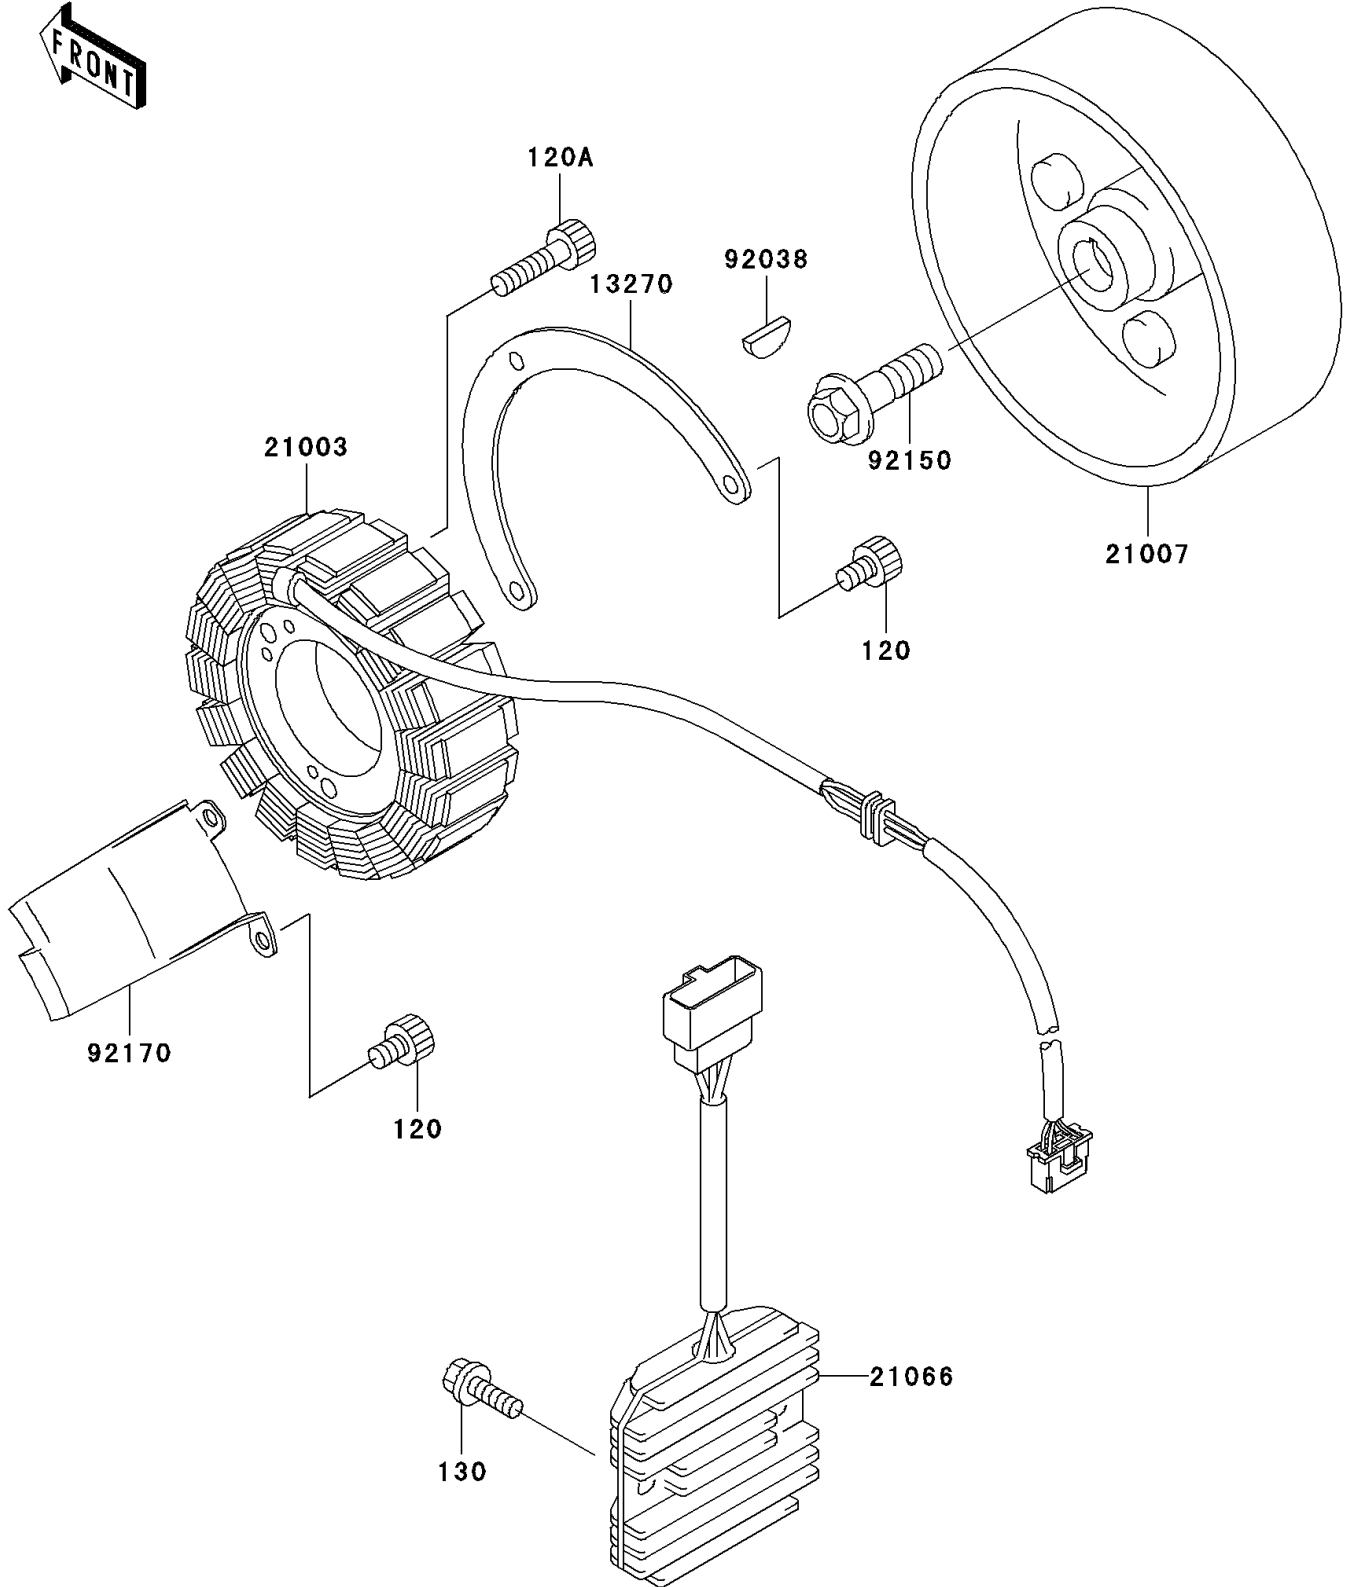

2000 Vulcan 800 Classic PARTS DIAGRAM

Generator

E1810

2000 Vulcan 800 Classic PARTS LIST

Generator

ITEM NAME	PART NUMBER	QUANTITY
BOLT-SOCKET (Ref # 120)	120P0510	5
BOLT-SOCKET,6X35 (Ref # 120A)	120P0635	3
BOLT-FLANGED (Ref # 130)	130J0620	2
PLATE (Ref # 13270)	13270-1398	1
STATOR (Ref # 21003)	21003-1280	1
ROTOR,GENERATOR (Ref # 21007)	21007-1279	1
REGULATOR-VOLTAGE (Ref # 21066)	21066-1099	1
KEY,WOODRUFF (Ref # 92038)	92038-001	1
BOLT,12X40 (Ref # 92150)	92150-1717	1
CLAMP (Ref # 92170)	92170-1559	1