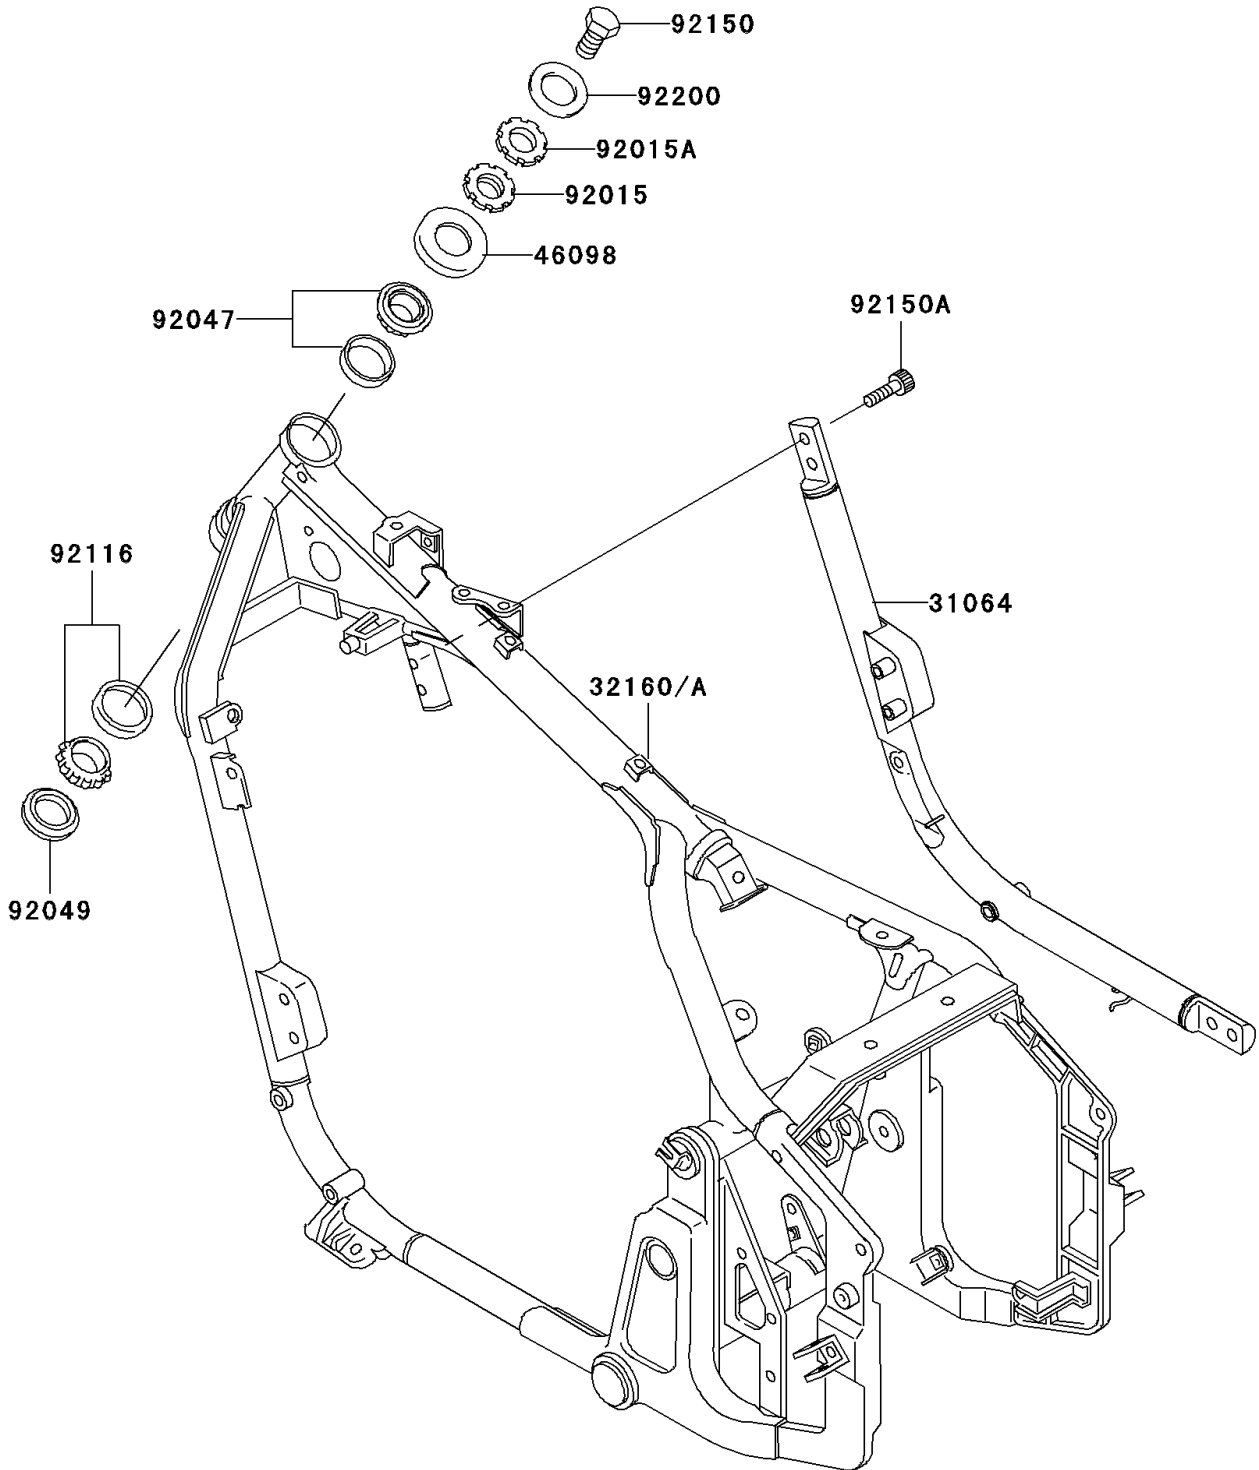

1996 Vulcan 800 Classic PARTS DIAGRAM

Frame

F2120

1996 Vulcan 800 Classic PARTS LIST

Frame

ITEM NAME	PART NUMBER	QUANTITY
PIPE-COMP,DOWNTUBE,RH (Ref # 31064)	31064-1176	1
FRAME-COMP,FR (Ref # 32160)	32160-1400	1
CAP,STEERING STEM (Ref # 46098)	46098-017	1
NUT,25MM,T=10 (Ref # 92015)	92015-1377	1
NUT,25MM,T=6 (Ref # 92015A)	92015-1378	1
RACE,ROLLER,32005JR RS (Ref # 92047)	92047-017	1
SEAL-OIL,XMHE36X52X4J (Ref # 92049)	92049-1162	1
BEARING-ROLLER,HR320/28XJ (Ref # 92116)	92116-1009	1
BOLT,14X25 (Ref # 92150)	92150-1672	1
BOLT,SOCKET,10X23 (Ref # 92150A)	92150-1942	4
WASHER (Ref # 92200)	92200-1140	1