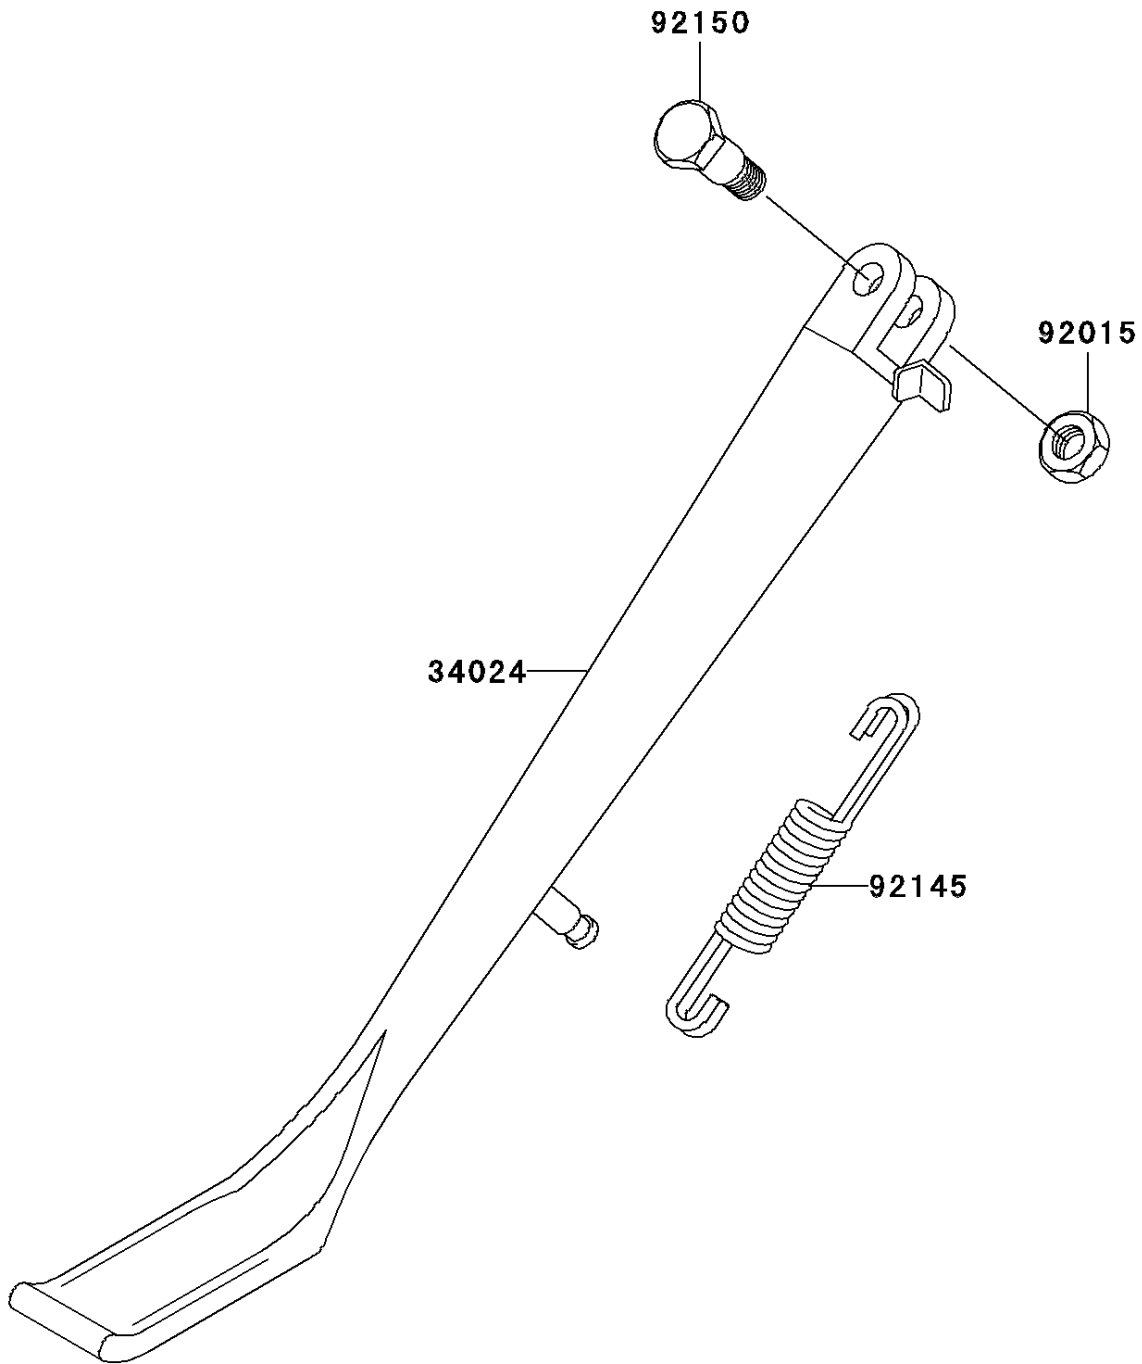

1998 Vulcan 800 Classic PARTS DIAGRAM

Stand(s)

F2190

1998 Vulcan 800 Classic PARTS LIST

Stand(s)

ITEM NAME	PART NUMBER	QUANTITY
STAND-SIDE (Ref # 34024)	34024-1320	1
NUT,LOCK,10MM,BLACK (Ref # 92015)	92015-1188	1
SPRING,SIDE STAND (Ref # 92145)	92145-1261	1
BOLT,SIDE STAND (Ref # 92150)	92150-1941	1