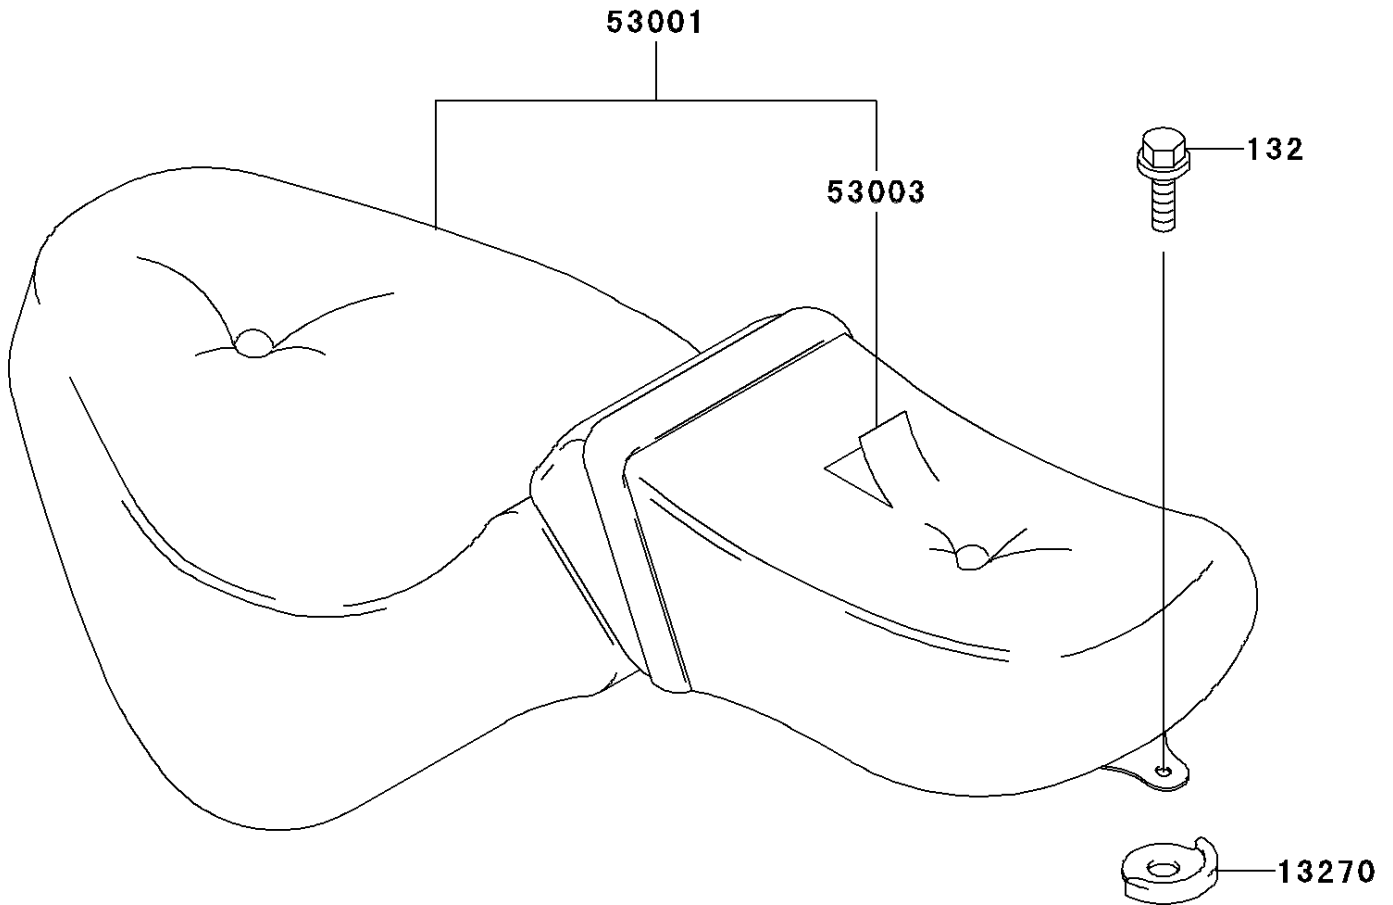

1996 Vulcan 800 Classic PARTS DIAGRAM

Seat

F2510

1996 Vulcan 800 Classic PARTS LIST

Seat

ITEM NAME	PART NUMBER	QUANTITY
BOLT-FLANGED-SMALL,6X14 (Ref # 132)	132E0614	1
PLATE,RR SEAT,FR (Ref # 13270)	13270-1484	1
SEAT-ASSY,DUAL,W/BAND,BLACK (Ref # 53001)	53001-1802-MA	1
LEATHER,SEAT,BLACK (Ref # 53003)	53003-1352-MA	1