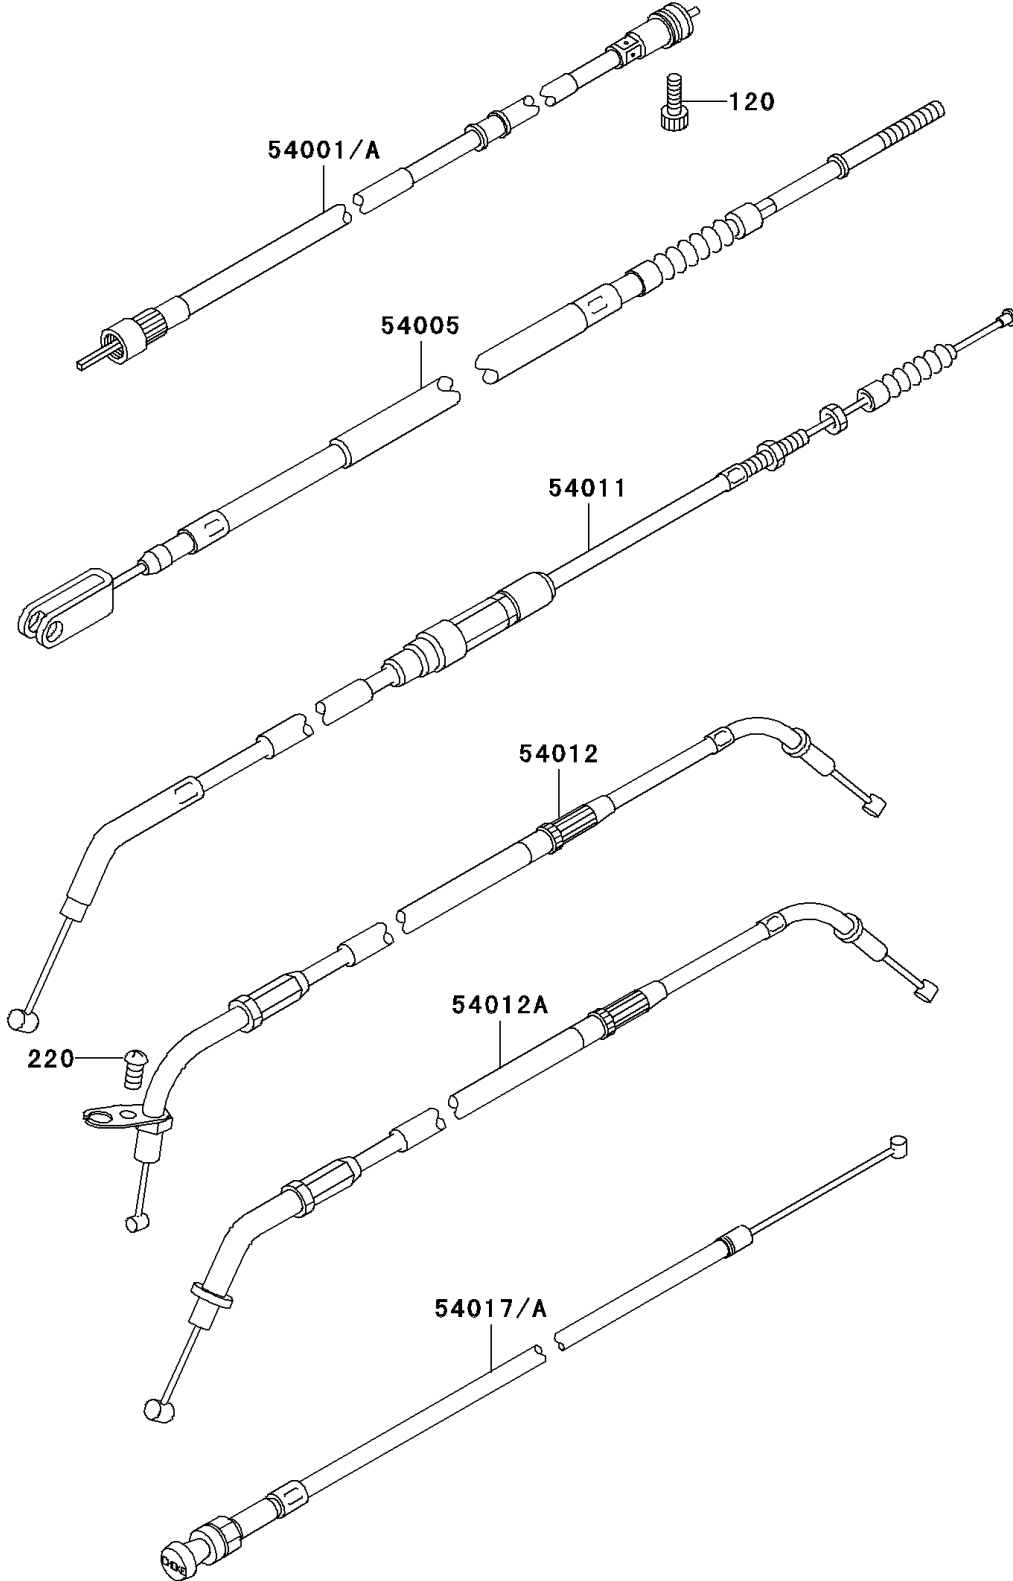

1996 Vulcan 800 Classic PARTS DIAGRAM

Cables

F2540

1996 Vulcan 800 Classic PARTS LIST

Cables

ITEM NAME	PART NUMBER	QUANTITY
BOLT-SOCKET (Ref # 120)	120P0520	1
SCREW-PAN-CROS (Ref # 220)	220C0514	1
CABLE-SPEEDMETER (Ref # 54001)	54001-1206	1
CABLE-BRAKE (Ref # 54005)	54005-1182	1
CABLE-CLUTCH (Ref # 54011)	54011-1356	1
CABLE-THROTTLE,OPENING (Ref # 54012)	54012-1525	1
CABLE-THROTTLE,CLOSING (Ref # 54012A)	54012-1526	1
CABLE-STARTER (Ref # 54017)	54017-1174	1