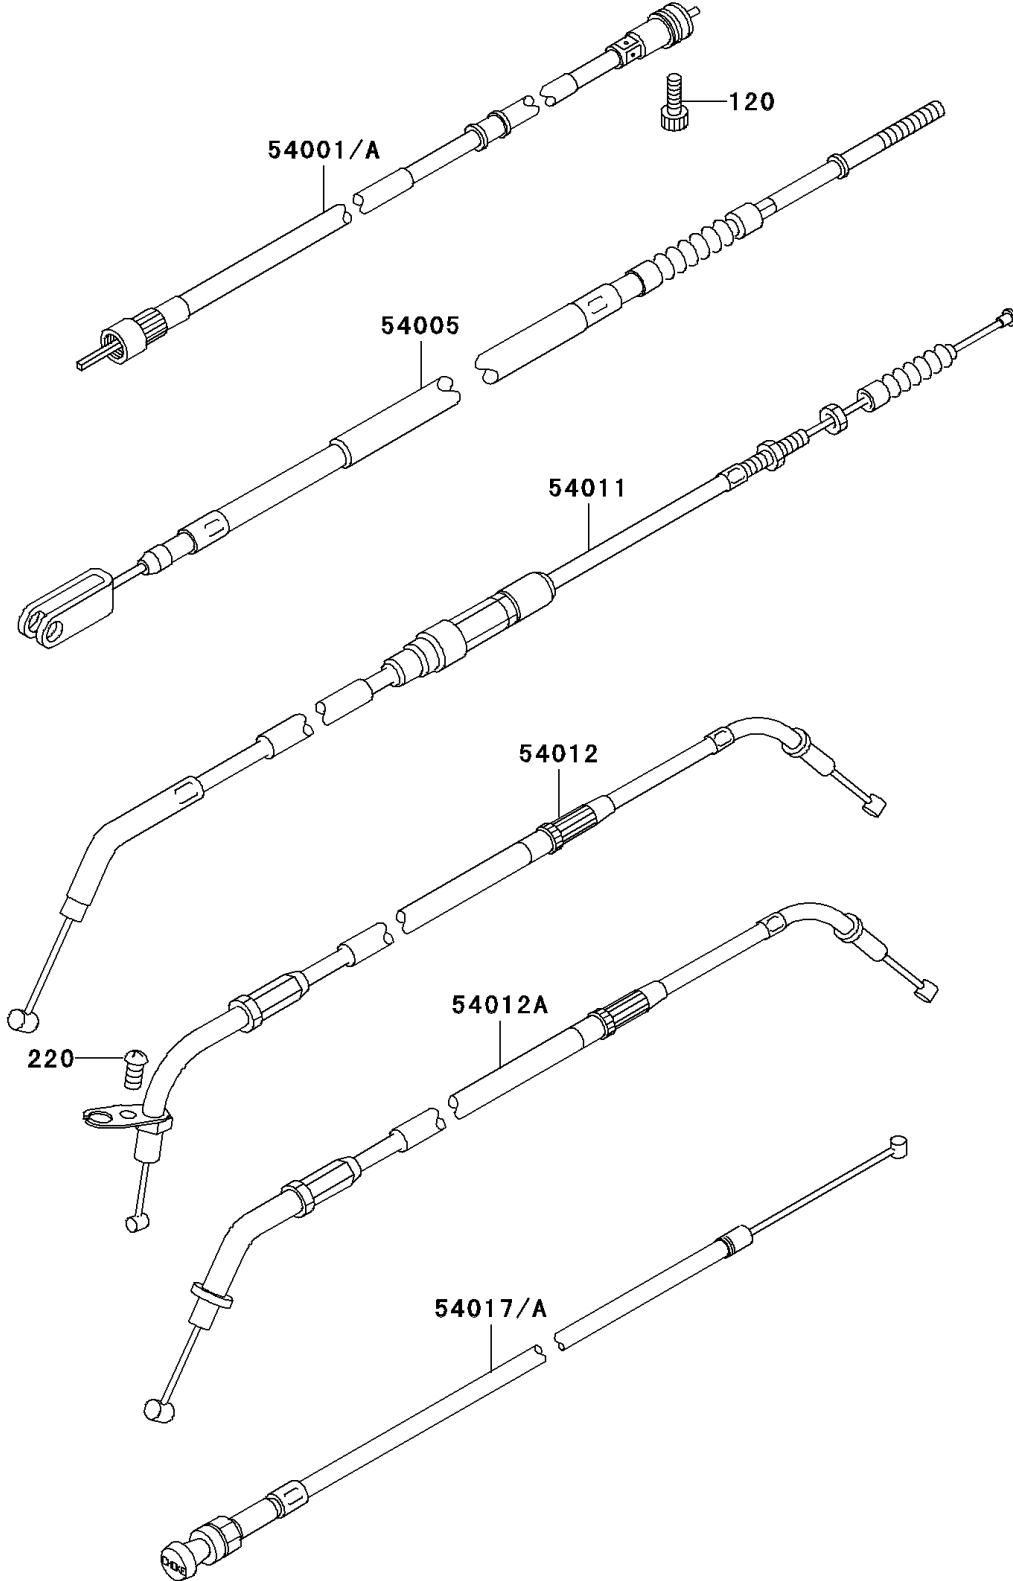

1998 Vulcan 800 Classic PARTS DIAGRAM

Cables

F2540

1998 Vulcan 800 Classic PARTS LIST

Cables

| ITEM NAME | PART NUMBER | QUANTITY |
|---------------------------------------|-------------|----------|
| BOLT-SOCKET (Ref # 120) | 120P0520 | 1 |
| SCREW-PAN-CROS (Ref # 220) | 220C0514 | 1 |
| CABLE-SPEEDMETER (Ref # 54001A) | 54001-1219 | 1 |
| CABLE-BRAKE (Ref # 54005) | 54005-1182 | 1 |
| CABLE-CLUTCH (Ref # 54011) | 54011-1356 | 1 |
| CABLE-THROTTLE,OPENING (Ref # 54012) | 54012-1525 | 1 |
| CABLE-THROTTLE,CLOSING (Ref # 54012A) | 54012-1526 | 1 |
| CABLE-STARTER (Ref # 54017) | 54017-1174 | 1 |