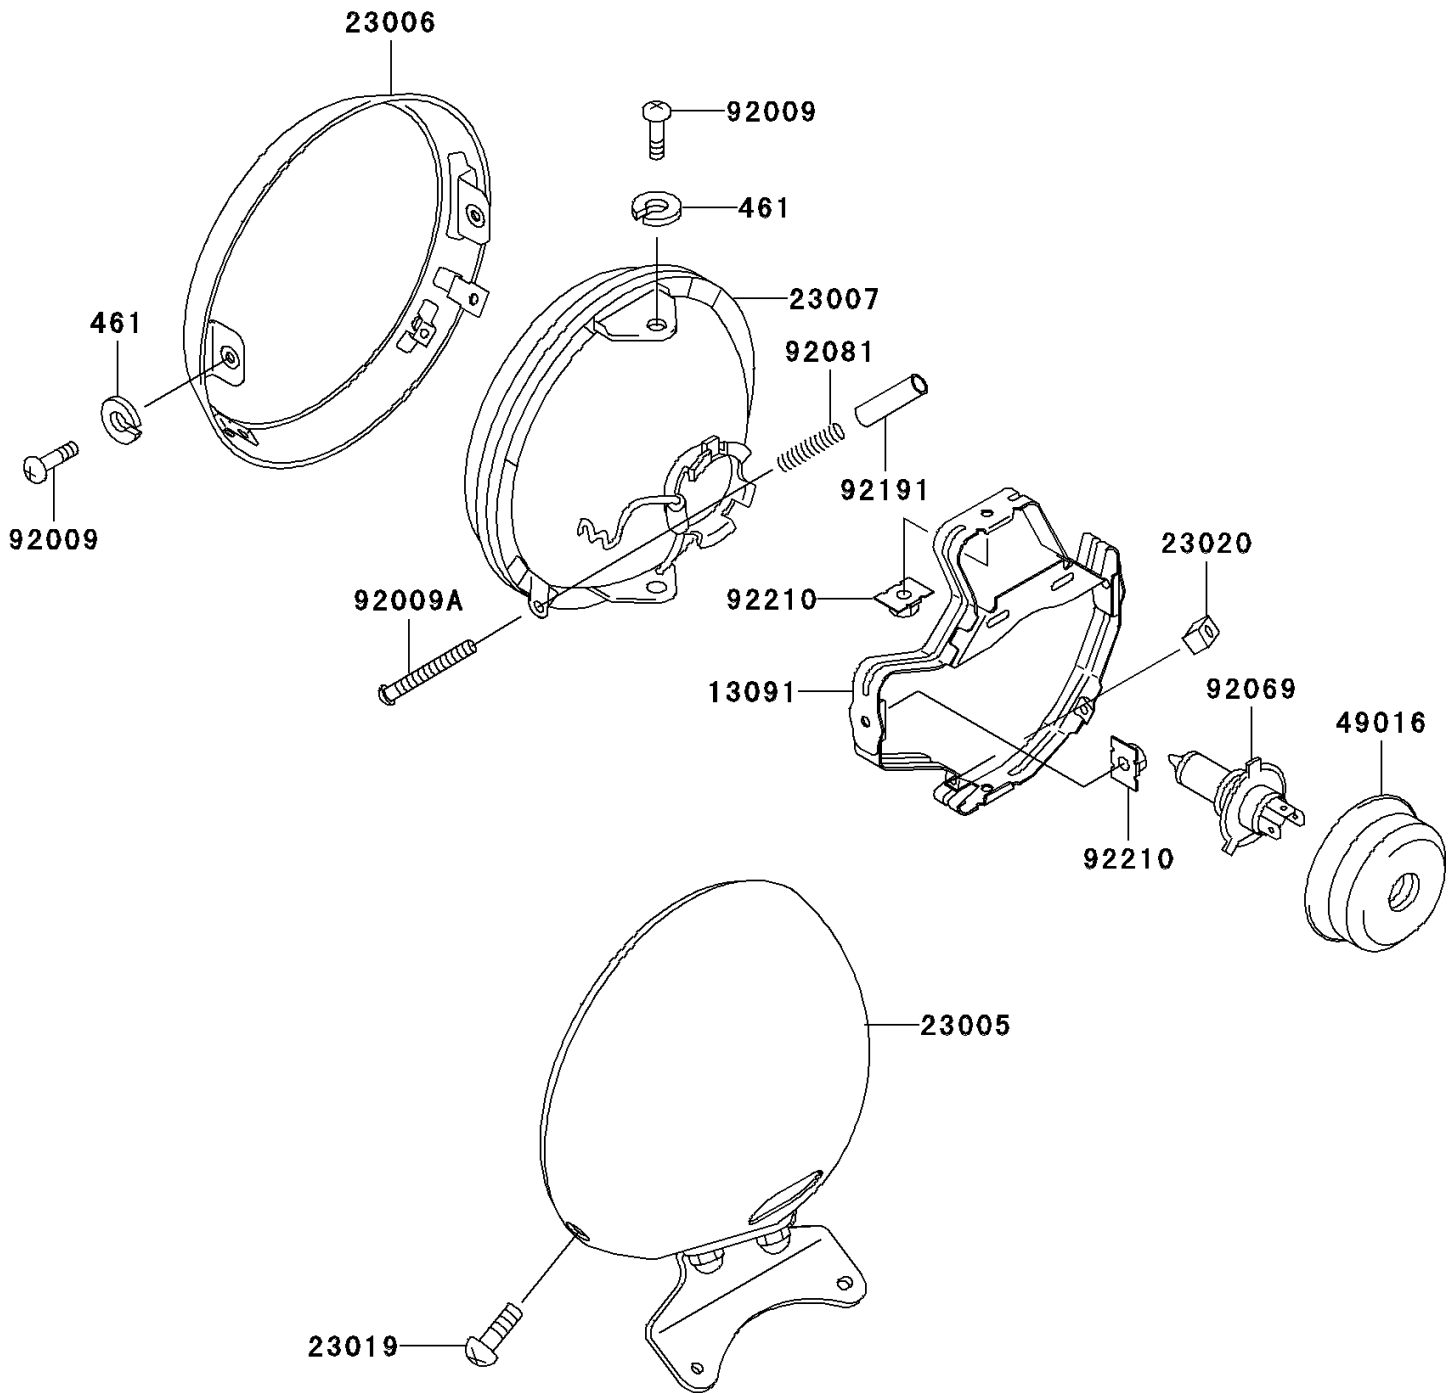

1996 Vulcan 800 Classic PARTS DIAGRAM

Headlight(s)

F2710

1996 Vulcan 800 Classic PARTS LIST

Headlight(s)

ITEM NAME	PART NUMBER	QUANTITY
WASHER-SPRING,5MM (Ref # 461)	461F0500	4
HOLDER,HEAD LAMP (Ref # 13091)	13091-1948	1
BODY-COMP-HEAD LAMP (Ref # 23005)	23005-1152	1
RIM-LAMP (Ref # 23006)	23006-1071	1
LENS-COMP,HEAD LAMP (Ref # 23007)	23007-1338	1
SCREW,SPECIAL,5X14 (Ref # 23019)	23019-024	2
NUT,4MM,FOCUS ADJUST (Ref # 23020)	23020-018	2
COVER-SEAL,HEAD LAMP (Ref # 49016)	49016-1046	1
SCREW,5X12 (Ref # 92009)	92009-1296	4
SCREW,FOCUS ADJUST,4X60 (Ref # 92009A)	92009-1816	2
BULB,12V 60/55W,H4 (Ref # 92069)	92069-1002	1
SPRING,HEAD LAMP LENS (Ref # 92081)	92081-1103	2
TUBE,3.5X4.5X19 (Ref # 92191)	92191-1217	2
NUT,SPECIAL,5MM (Ref # 92210)	92210-1060	4