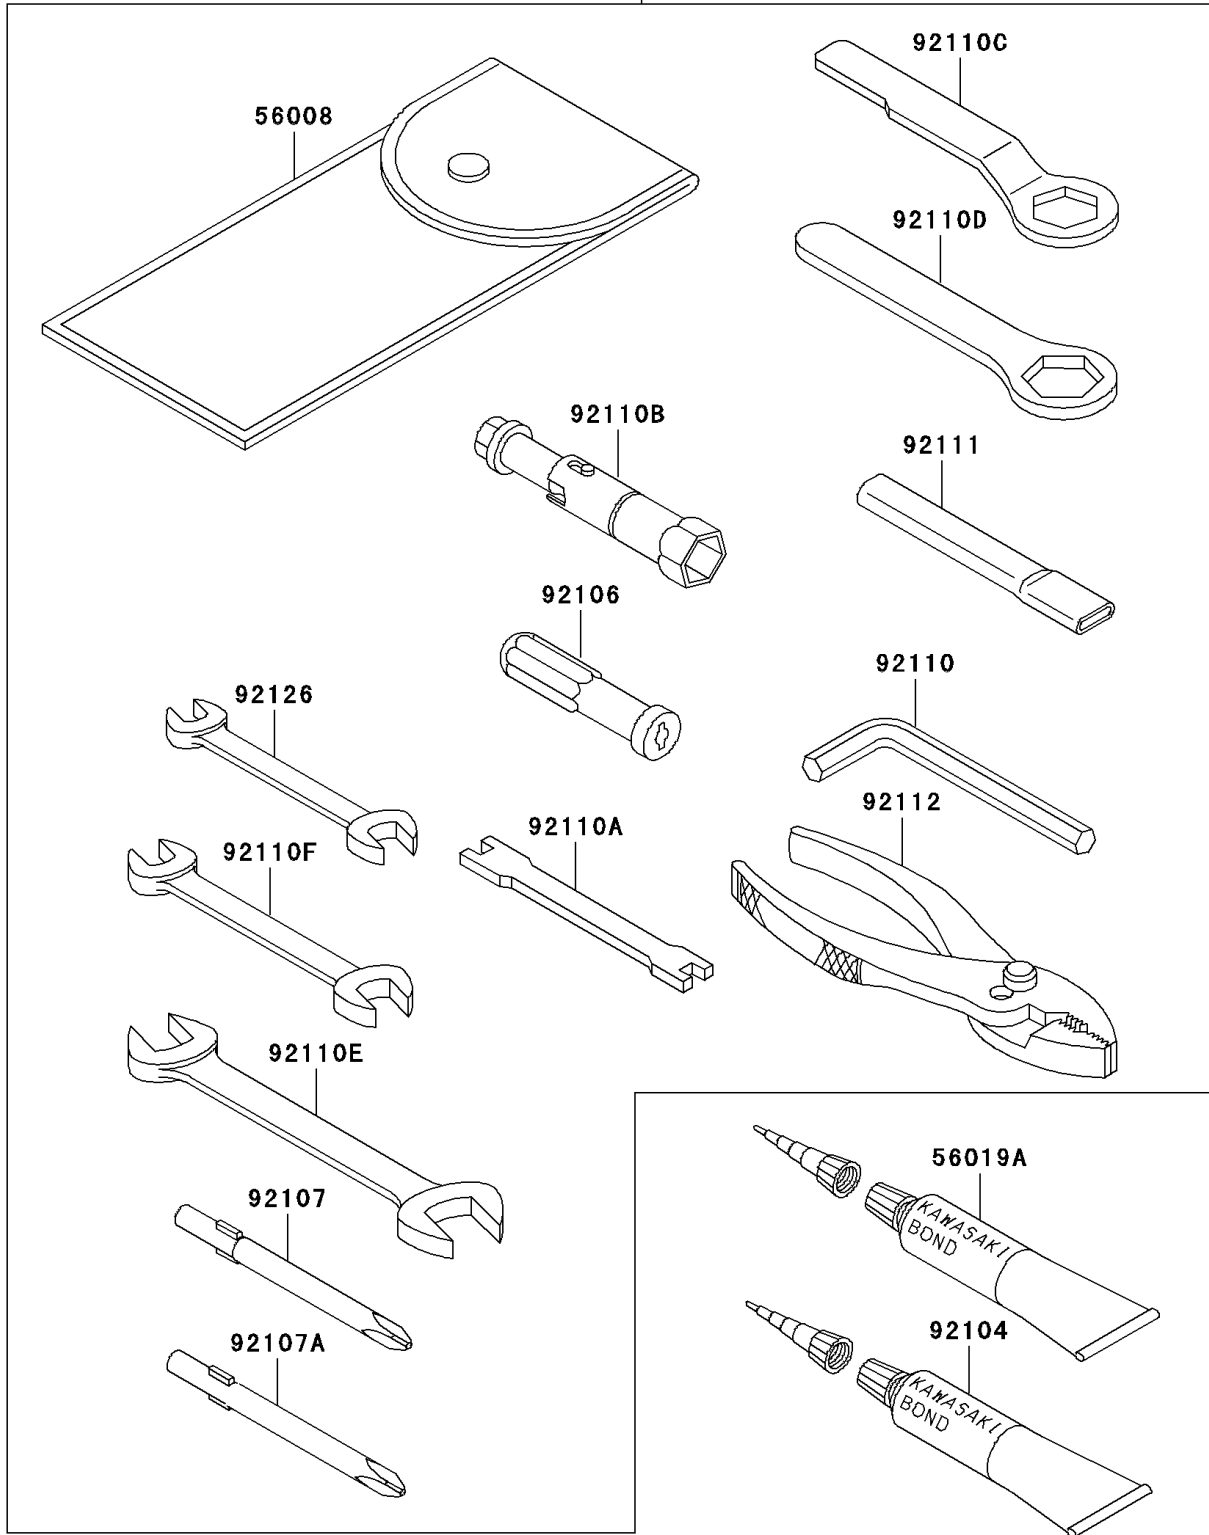

# 1996 Vulcan 800 Classic PARTS DIAGRAM

Owner's Tools

56007

F2810

# 1996 Vulcan 800 Classic PARTS LIST

## Owner's Tools

ITEM NAME	PART NUMBER	QUANTITY
TOOL-KIT (Ref # 56007)	56007-1404	1
BAG,TOOL (Ref # 56008)	56008-1075	1
THREE BOND TB1211,HT/RS,WHITE (Ref # 56019A)	56019-120	1
GASKET-LIQUID,TUBE,100G,BLACK (Ref # 92104)	92104-1003	1
GRIP-SCREW DRIVER (Ref # 92106)	92106-1001	1
TOOL-DRIVER,#3PHILLIPS (Ref # 92107)	92107-005	1
TOOL-DRIVER,#2PHILLIPS (Ref # 92107A)	92107-1053	1
TOOL-WRENCH,ALLEN,5MM (Ref # 92110)	92110-1015	1
TOOL-WRENCH,SPOKE (Ref # 92110A)	92110-1016	1
TOOL-WRENCH,BOX,16MM (Ref # 92110B)	92110-1132	1
TOOL-WRENCH,BOX END,22MM (Ref # 92110C)	92110-1148	1
TOOL-WRENCH,BOX END,19MM (Ref # 92110D)	92110-1151	1
TOOL-WRENCH,OPEN END,10X12 (Ref # 92110E)	92110-1152	1
TOOL-WRENCH,OPEN END,14X17 (Ref # 92110F)	92110-1153	1
TOOL-BAR,BOX END WRENCH (Ref # 92111)	92111-1051	1
TOOL-PLIERS (Ref # 92112)	92112-1001	1
TOOL-WRENCH,OPEN END,8X10 (Ref # 92126)	92126-004	1