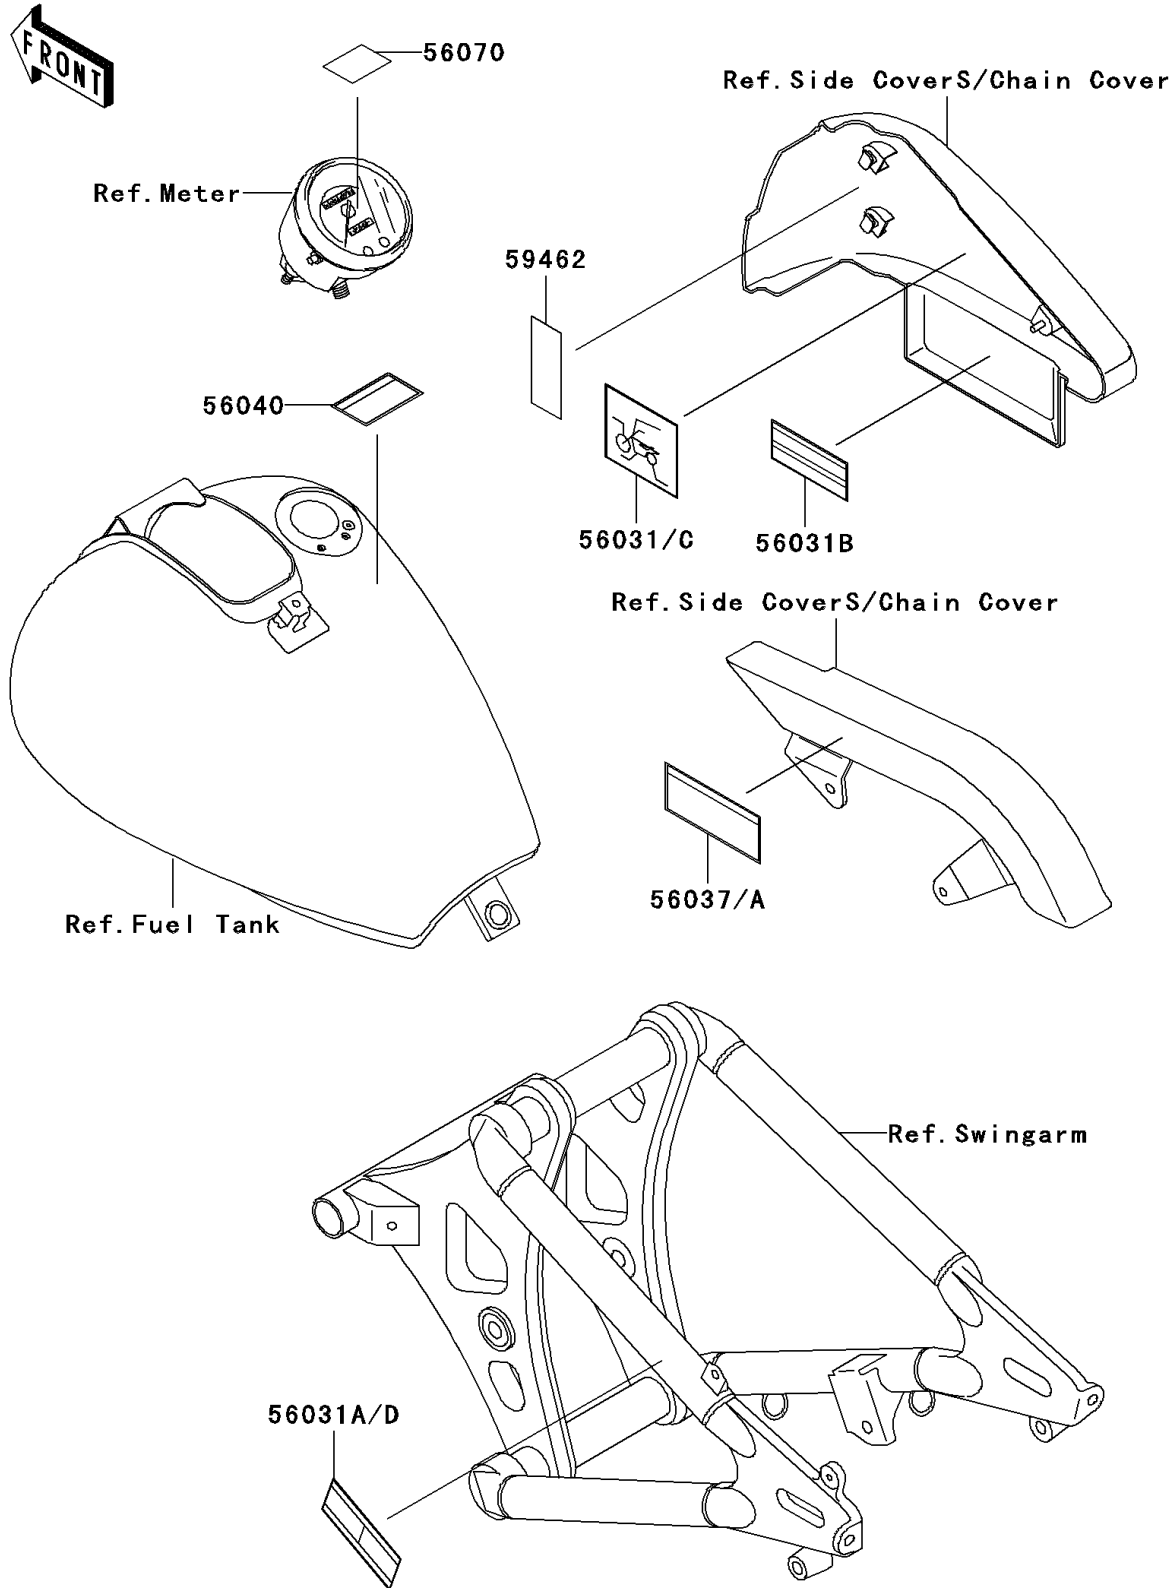

1996 Vulcan 800 Classic PARTS DIAGRAM

Labels

F2860

1996 Vulcan 800 Classic PARTS LIST

Labels

ITEM NAME	PART NUMBER	QUANTITY
LABEL-MANUAL,DAILY SAFETY (Ref # 56031)	56031-1936	1
LABEL-MANUAL,OIL&OIL FILTER (Ref # 56031B)	56031-1938	1
LABEL-MANUAL,CHAIN (Ref # 56031A)	56031-1937	1
LABEL-MANUAL,DAILY SAFETY (Ref # 56031C)	56031-1940	1
LABEL-MANUAL,CHAIN (Ref # 56031D)	56031-1941	1
LABEL-SPECIFICATION,TIRE&LOAD (Ref # 56037)	56037-1727	1
LABEL-SPECIFICATION,TIRE&LOAD (Ref # 56037A)	56037-1728	1
LABEL-WARNING,EVAPO (Ref # 56040)	56040-1121	1
LABEL-WARNING,BREAK IN CAUTION (Ref # 56070)	56070-1095	1
LABEL-CERTIFICATION,EVAPO ROUT (Ref # 59462)	59462-1755	1