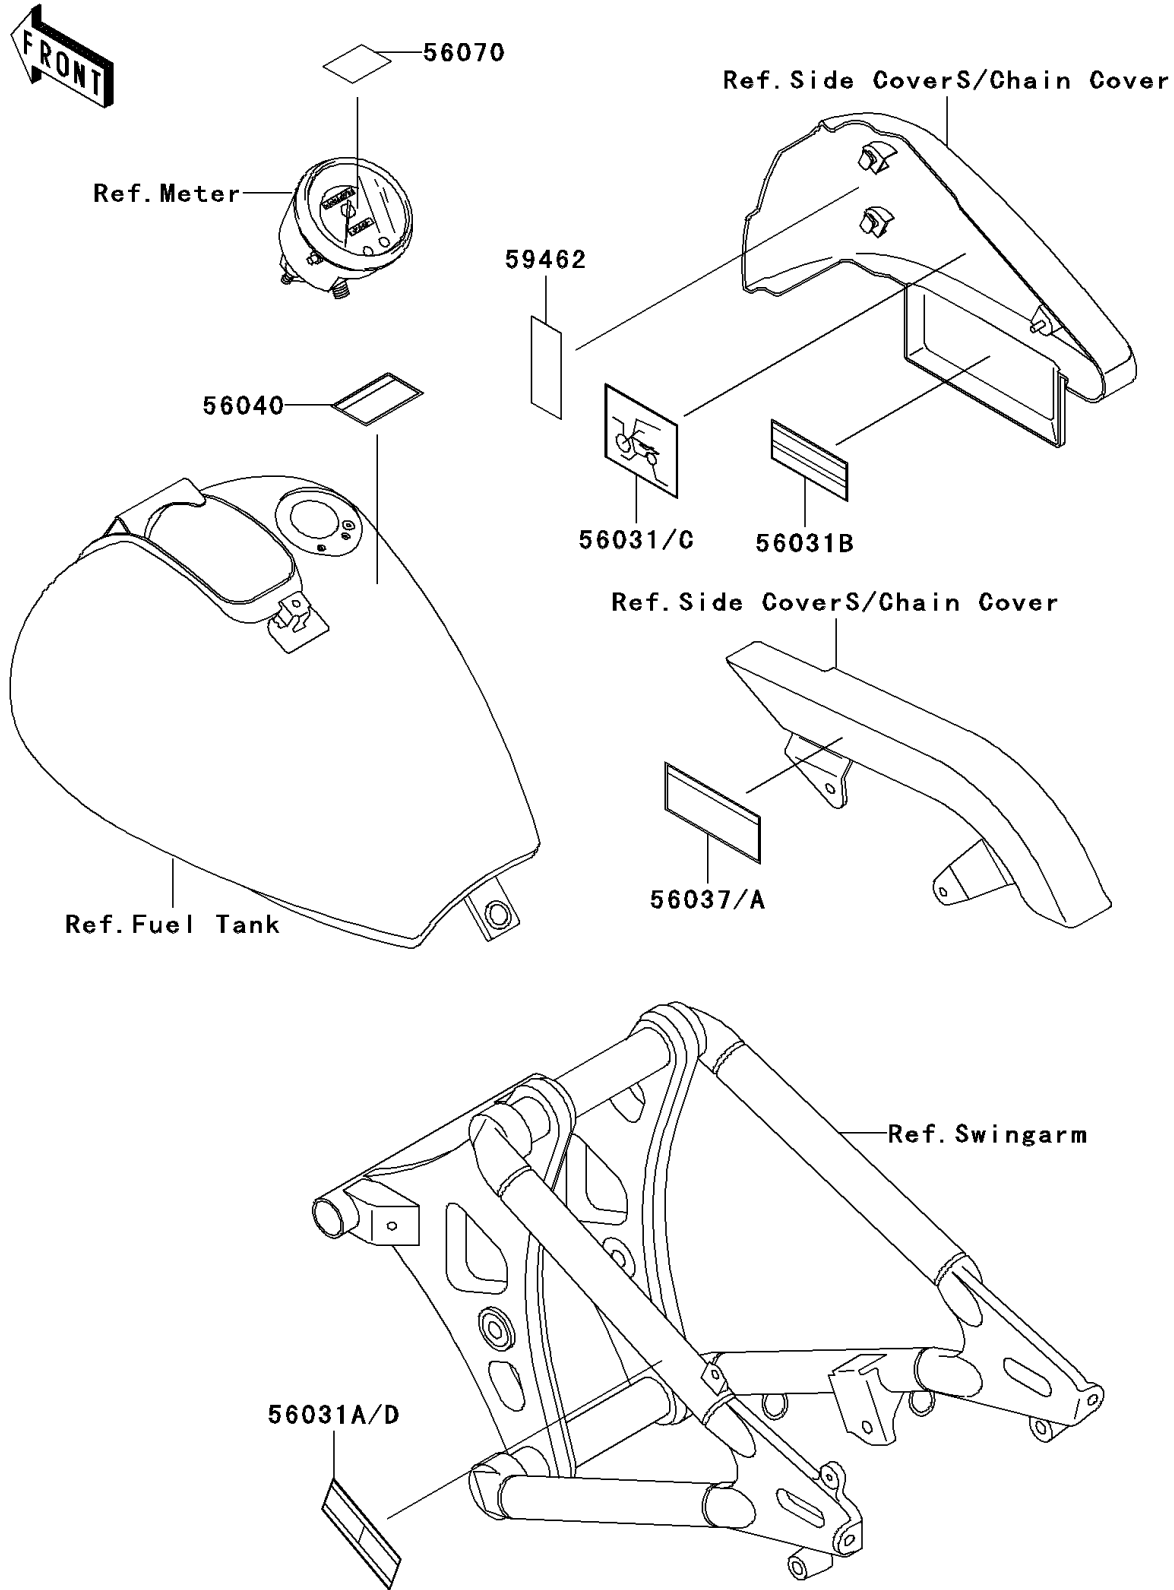

# 1996 Vulcan 800 Classic PARTS DIAGRAM

Labels

F2860

# 1996 Vulcan 800 Classic PARTS LIST

## Labels

ITEM NAME	PART NUMBER	QUANTITY
LABEL-MANUAL,DAILY SAFETY (Ref # 56031)	56031-1936	1
LABEL-MANUAL,OIL&OIL FILTER (Ref # 56031B)	56031-1938	1
LABEL-MANUAL,CHAIN (Ref # 56031A)	56031-1937	1
LABEL-MANUAL,DAILY SAFETY (Ref # 56031C)	56031-1940	1
LABEL-MANUAL,CHAIN (Ref # 56031D)	56031-1941	1
LABEL-SPECIFICATION,TIRE&LOAD (Ref # 56037)	56037-1727	1
LABEL-SPECIFICATION,TIRE&LOAD (Ref # 56037A)	56037-1728	1
LABEL-WARNING,EVAPO (Ref # 56040)	56040-1121	1
LABEL-WARNING,BREAK IN CAUTION (Ref # 56070)	56070-1095	1
LABEL-CERTIFICATION,EVAPO ROUT (Ref # 59462)	59462-1755	1