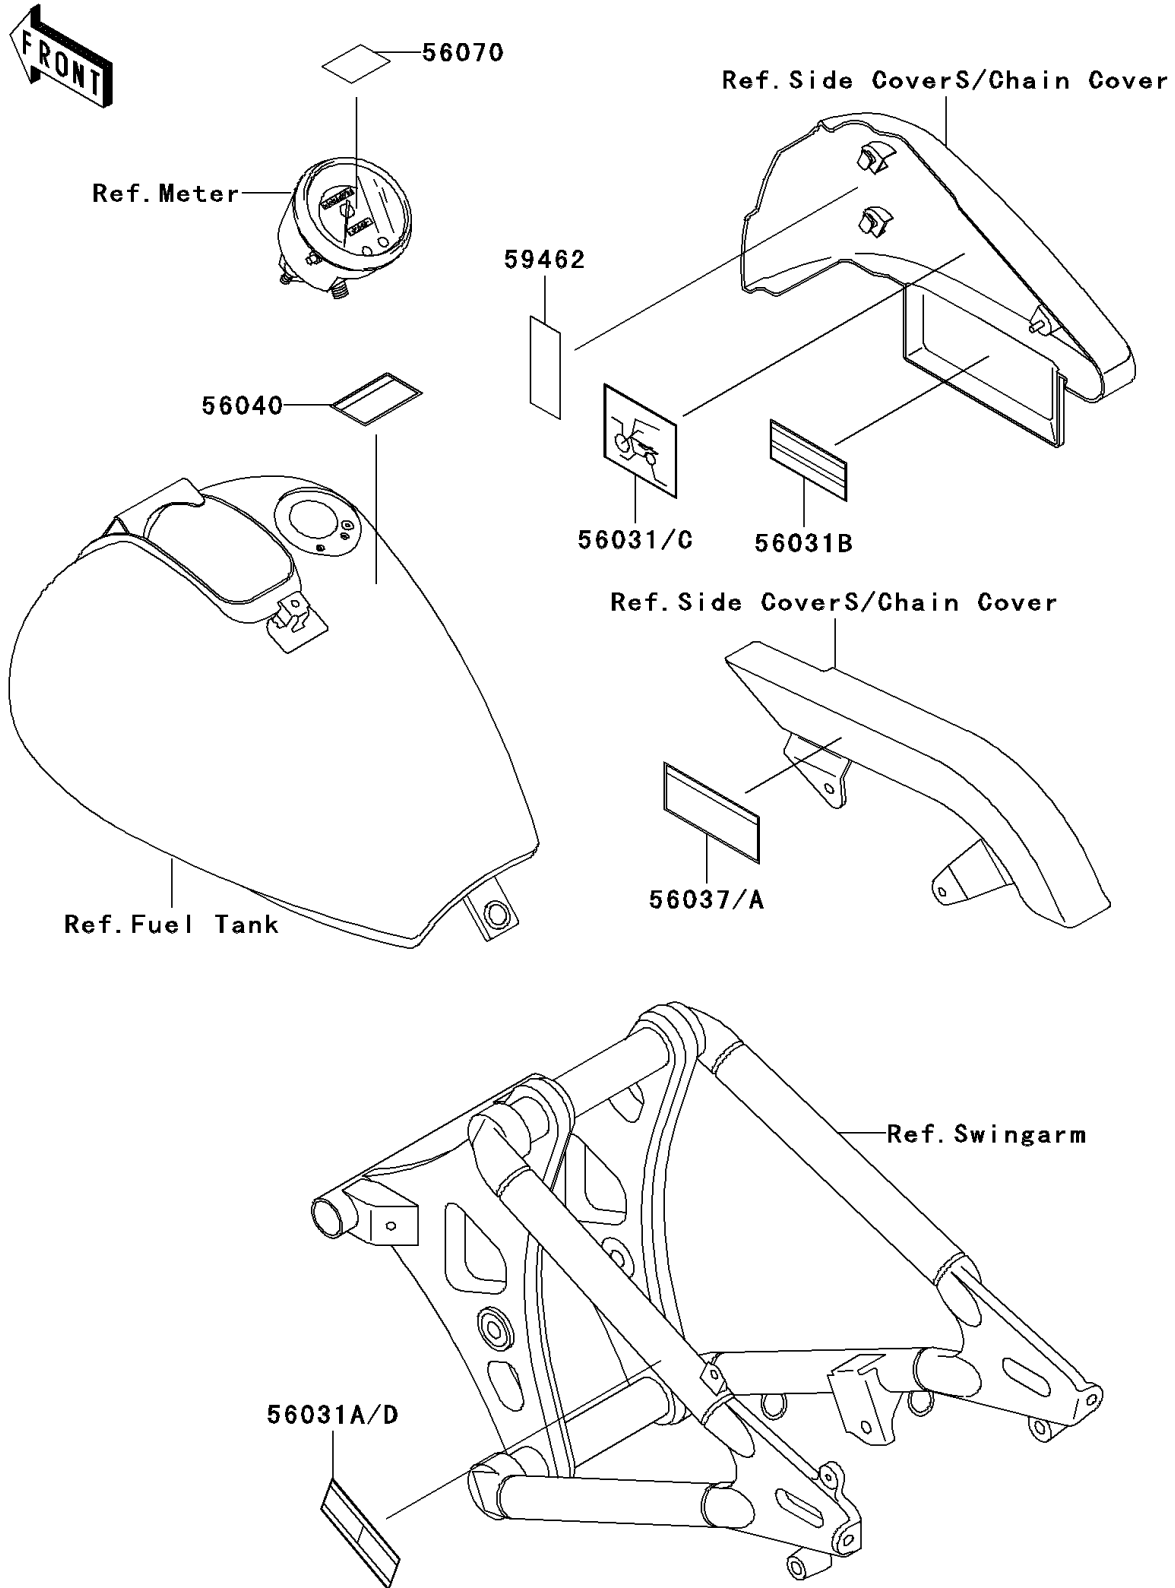

# 1998 Vulcan 800 Classic PARTS DIAGRAM

Labels

F2860

# 1998 Vulcan 800 Classic PARTS LIST

## Labels

ITEM NAME	PART NUMBER	QUANTITY
LABEL-MANUAL,DAILY SAFETY (Ref # 56031)	56031-1936	1
LABEL-MANUAL,OIL&OIL FILTER (Ref # 56031B)	56031-1938	1
LABEL-MANUAL,CHAIN (Ref # 56031A)	56031-1937	1
LABEL-MANUAL,DAILY SAFETY (Ref # 56031C)	56031-1940	1
LABEL-MANUAL,CHAIN (Ref # 56031D)	56031-1941	1
LABEL-SPECIFICATION,TIRE&LOAD (Ref # 56037)	56037-1727	1
LABEL-SPECIFICATION,TIRE&LOAD (Ref # 56037A)	56037-1728	1
LABEL-WARNING,EVAPO (Ref # 56040)	56040-1121	1
LABEL-WARNING,BREAK IN CAUTION (Ref # 56070)	56070-1095	1
LABEL-CERTIFICATION,EVAPO ROUT (Ref # 59462)	59462-1755	1