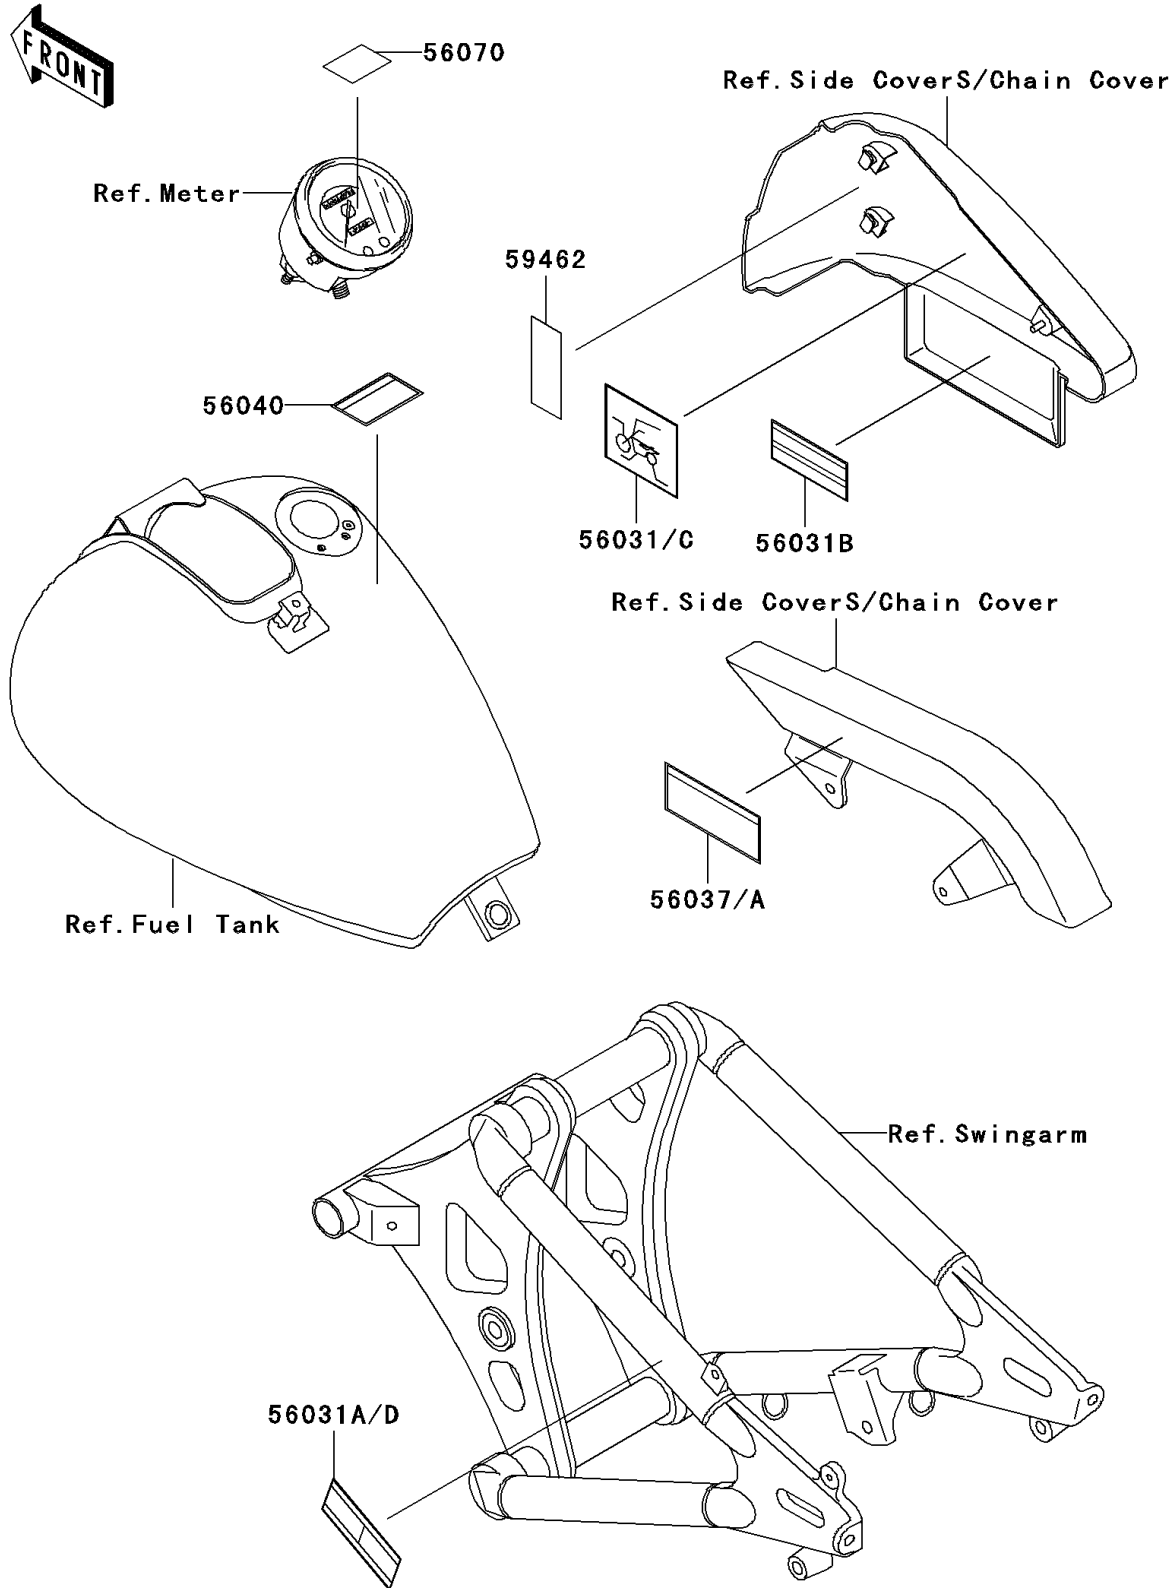

1999 Vulcan 800 Classic PARTS DIAGRAM

Labels

F2860

1999 Vulcan 800 Classic PARTS LIST

Labels

ITEM NAME	PART NUMBER	QUANTITY
LABEL-MANUAL,DAILY SAFETY (Ref # 56031)	56031-1936	1
LABEL-MANUAL,OIL&OIL FILTER (Ref # 56031B)	56031-1938	1
LABEL-MANUAL,CHAIN (Ref # 56031A)	56031-1937	1
LABEL-MANUAL,DAILY SAFETY (Ref # 56031C)	56031-1940	1
LABEL-MANUAL,CHAIN (Ref # 56031D)	56031-1941	1
LABEL-SPECIFICATION,TIRE&LOAD (Ref # 56037)	56037-1727	1
LABEL-SPECIFICATION,TIRE&LOAD (Ref # 56037A)	56037-1728	1
LABEL-WARNING,EVAPO (Ref # 56040)	56040-1121	1
LABEL-WARNING,BREAK IN CAUTION (Ref # 56070)	56070-1095	1
LABEL-CERTIFICATION,EVAPO ROUT (Ref # 59462)	59462-1755	1