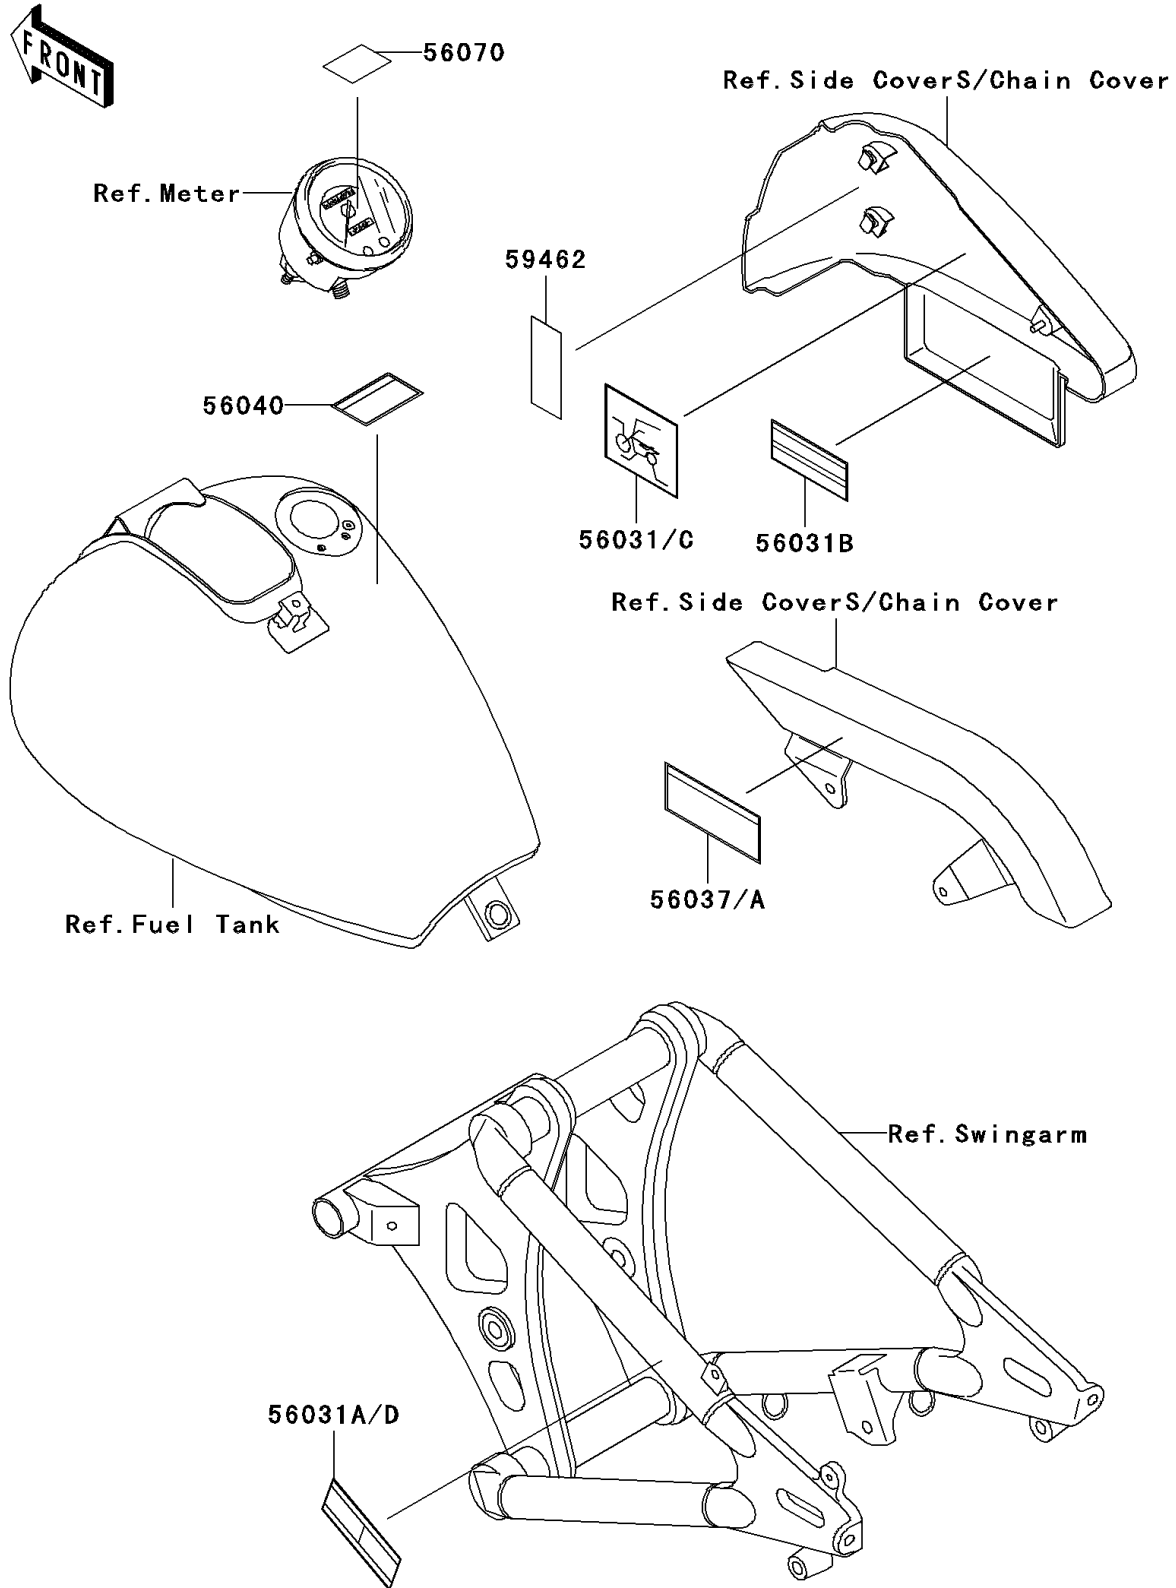

2000 Vulcan 800 Classic PARTS DIAGRAM

Labels

F2860

2000 Vulcan 800 Classic PARTS LIST

Labels

ITEM NAME	PART NUMBER	QUANTITY
LABEL-MANUAL,DAILY SAFETY (Ref # 56031)	56031-1936	1
LABEL-MANUAL,OIL&OIL FILTER (Ref # 56031B)	56031-1938	1
LABEL-MANUAL,CHAIN (Ref # 56031A)	56031-1937	1
LABEL-MANUAL,DAILY SAFETY (Ref # 56031C)	56031-1940	1
LABEL-MANUAL,CHAIN (Ref # 56031D)	56031-1941	1
LABEL-SPECIFICATION,TIRE&LOAD (Ref # 56037)	56037-1727	1
LABEL-SPECIFICATION,TIRE&LOAD (Ref # 56037A)	56037-1728	1
LABEL-WARNING,EVAPO (Ref # 56040)	56040-1121	1
LABEL-WARNING,BREAK IN CAUTION (Ref # 56070)	56070-1095	1
LABEL-CERTIFICATION,EVAPO ROUT (Ref # 59462)	59462-1755	1