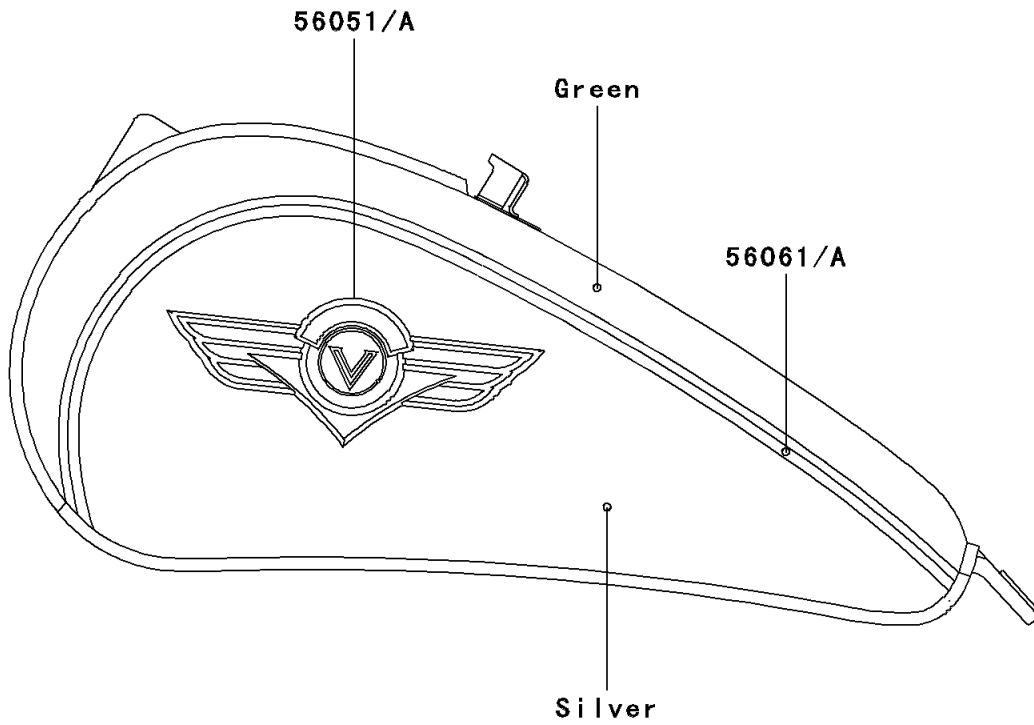

# 1996 Vulcan 800 Classic PARTS DIAGRAM

Decals(Green/Silver)(VN800-B1/B2)

F2861

# 1996 Vulcan 800 Classic PARTS LIST

Decals(Green/Silver)(VN800-B1/B2)

ITEM NAME	PART NUMBER	QUANTITY
MARK,FUEL TANK,LH (Ref # 56051)	56051-1429	1
MARK,FUEL TANK,RH (Ref # 56051A)	56051-1430	1
MARK,AIR CLEANER,800 (Ref # 56051B)	56051-1433	1
MARK,AIR CLEANER,KAWASAKI (Ref # 56051C)	56051-1434	1
PATTERN,FUEL TANK,LH (Ref # 56061)	56061-1575	1
PATTERN,FUEL TANK,RH (Ref # 56061A)	56061-1576	1