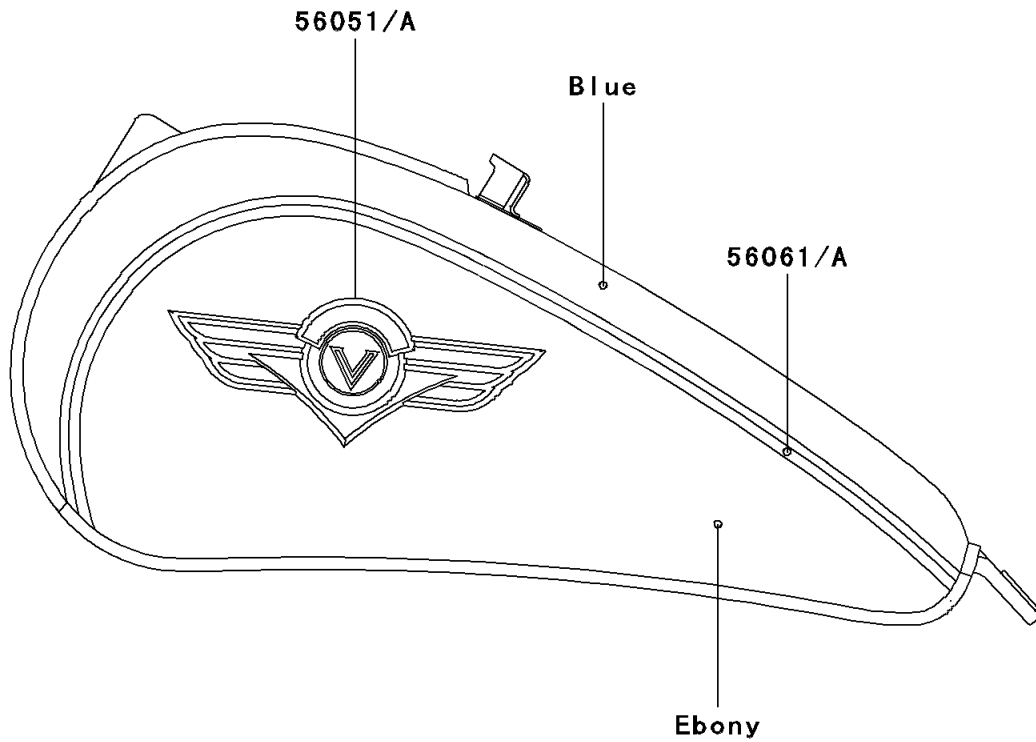

1996 Vulcan 800 Classic PARTS DIAGRAM

Decals(Ebony/Blue)(VN800-B1)

F2861A

1996 Vulcan 800 Classic PARTS LIST

Decals(Ebony/Blue)(VN800-B1)

ITEM NAME	PART NUMBER	QUANTITY
MARK,FUEL TANK,LH (Ref # 56051)	56051-1429	1
MARK,FUEL TANK,RH (Ref # 56051A)	56051-1430	1
MARK,AIR CLEANER,800 (Ref # 56051B)	56051-1433	1
MARK,AIR CLEANER,KAWASAKI (Ref # 56051C)	56051-1434	1
PATTERN,FUEL TANK,LH (Ref # 56061)	56061-1571	1
PATTERN,FUEL TANK,RH (Ref # 56061A)	56061-1572	1