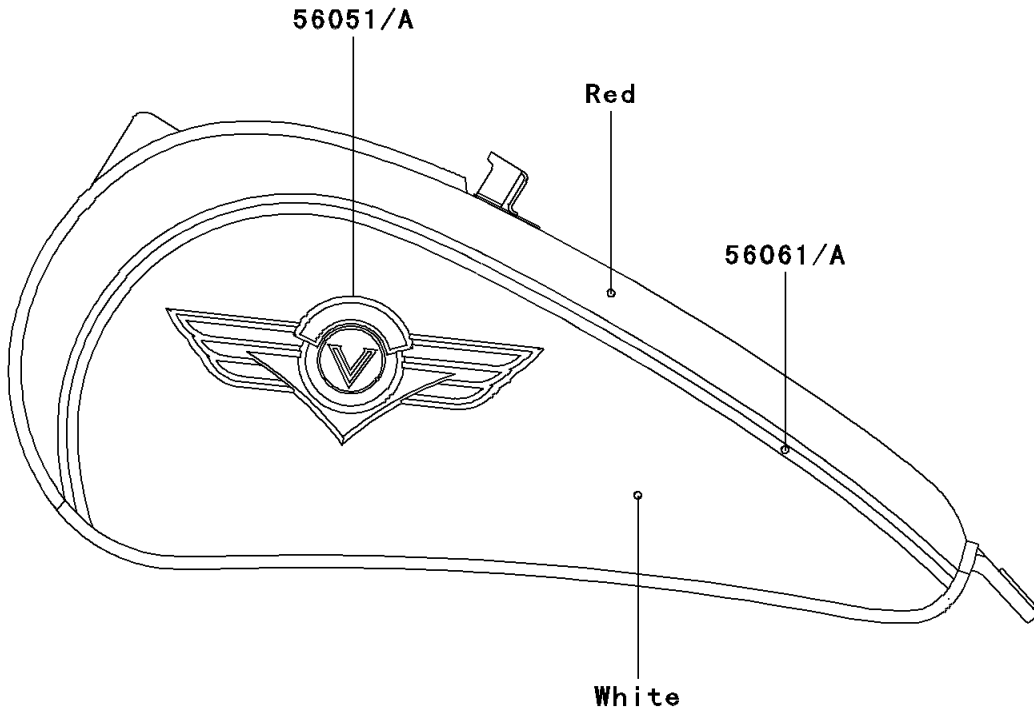

# 1996 Vulcan 800 Classic PARTS DIAGRAM

Decals(White/Red)(VN800-B1)

F2861B

# 1996 Vulcan 800 Classic PARTS LIST

Decals(White/Red)(VN800-B1)

ITEM NAME	PART NUMBER	QUANTITY
MARK,FUEL TANK,LH (Ref # 56051)	56051-1429	1
MARK,FUEL TANK,RH (Ref # 56051A)	56051-1430	1
MARK,AIR CLEANER,800 (Ref # 56051B)	56051-1433	1
MARK,AIR CLEANER,KAWASAKI (Ref # 56051C)	56051-1434	1
PATTERN,FUEL TANK,LH (Ref # 56061)	56061-1573	1
PATTERN,FUEL TANK,RH (Ref # 56061A)	56061-1574	1