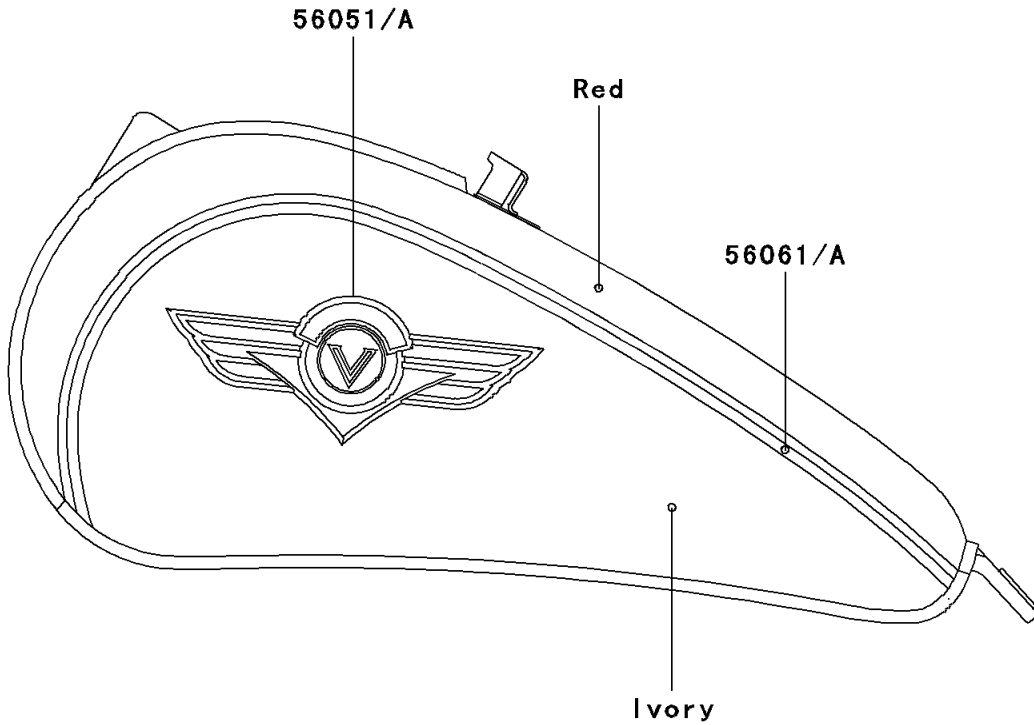

1997 Vulcan 800 Classic PARTS DIAGRAM

Decals(Red/Ivory)(VN800-B2)

F2861C

1997 Vulcan 800 Classic PARTS LIST

Decals(Red/Ivory)(VN800-B2)

ITEM NAME	PART NUMBER	QUANTITY
MARK,FUEL TANK,LH (Ref # 56051)	56051-1429	1
MARK,FUEL TANK,RH (Ref # 56051A)	56051-1430	1
MARK,AIR CLEANER,800 (Ref # 56051B)	56051-1433	1
MARK,AIR CLEANER,KAWASAKI (Ref # 56051C)	56051-1434	1
PATTERN,FUEL TANK,LH (Ref # 56061)	56061-1839	1
PATTERN,FUEL TANK,RH (Ref # 56061A)	56061-1840	1