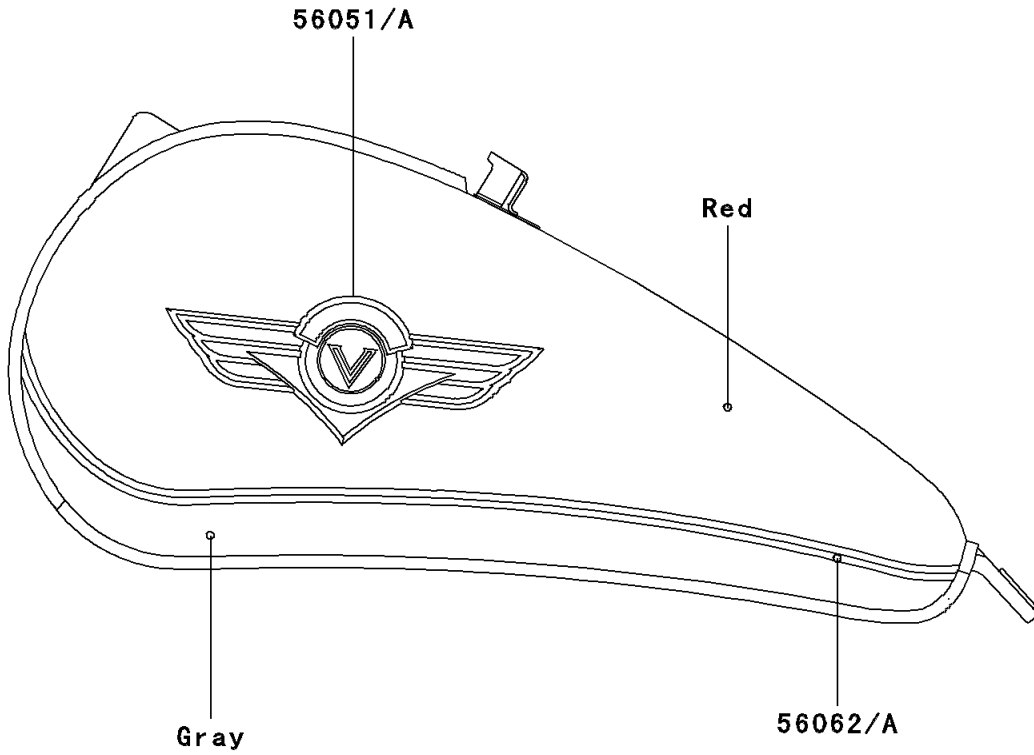

1998 Vulcan 800 Classic PARTS DIAGRAM

Decals(Gray/Red)(VN800-B3)

F2861E

1998 Vulcan 800 Classic PARTS LIST

Decals(Gray/Red)(VN800-B3)

| ITEM NAME | PART NUMBER | QUANTITY |
|--|-------------|----------|
| MARK,FUEL TANK,LH (Ref # 56051) | 56051-1429 | 1 |
| MARK,FUEL TANK,RH (Ref # 56051A) | 56051-1430 | 1 |
| MARK,AIR CLEANER,800 (Ref # 56051B) | 56051-1433 | 1 |
| MARK,AIR CLEANER,KAWASAKI (Ref # 56051C) | 56051-1434 | 1 |
| PATTERN,FUEL TANK,LH (Ref # 56062) | 56062-1143 | 1 |
| PATTERN,FUEL TANK,RH (Ref # 56062A) | 56062-1144 | 1 |