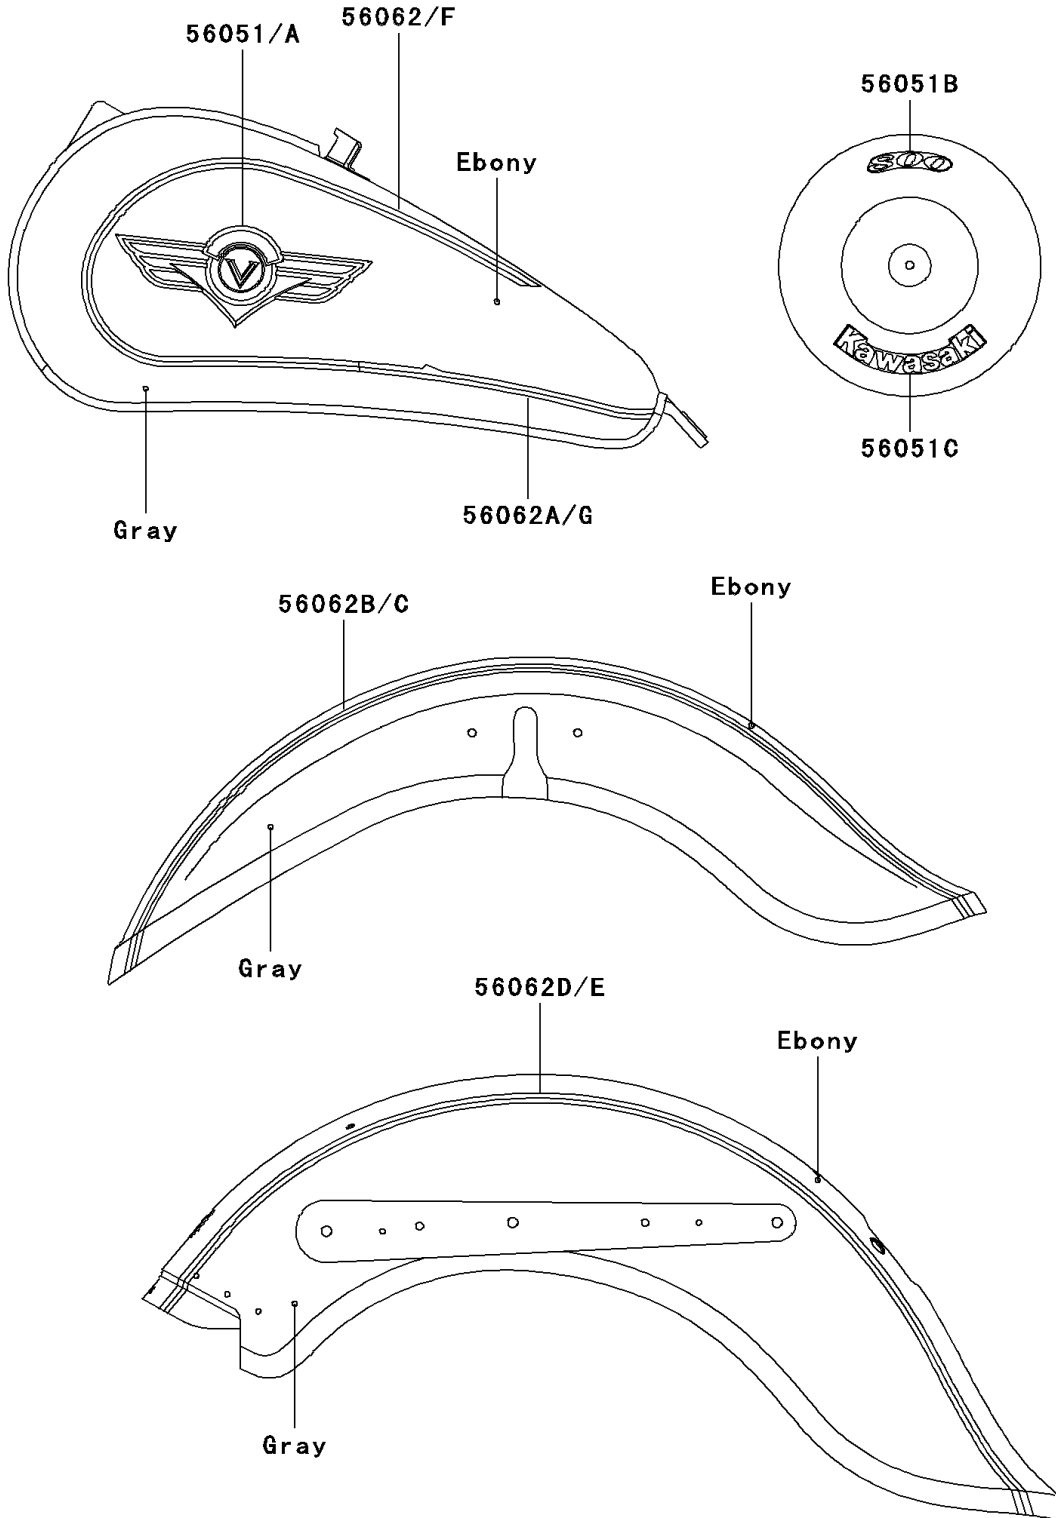

# 1999 Vulcan 800 Classic PARTS DIAGRAM

Decals(Ebony/Gray)(VN800-B4)

F2861G

# 1999 Vulcan 800 Classic PARTS LIST

Decals(Ebony/Gray)(VN800-B4)

ITEM NAME	PART NUMBER	QUANTITY
MARK,FUEL TANK,LH (Ref # 56051)	56051-1429	1
MARK,FUEL TANK,RH (Ref # 56051A)	56051-1430	1
MARK,AIR CLEANER,800 (Ref # 56051B)	56051-1433	1
MARK,AIR CLEANER,KAWASAKI (Ref # 56051C)	56051-1434	1
PATTERN,FUEL TANK,FR,LH (Ref # 56062)	56062-1585	1
PATTERN,FUEL TANK,RR,LH (Ref # 56062A)	56062-1586	1
PATTERN,FR FENDER,LH (Ref # 56062B)	56062-1587	1
PATTERN,FR FENDER,RH (Ref # 56062C)	56062-1588	1
PATTERN,RR FENDER,LH (Ref # 56062D)	56062-1589	1
PATTERN,RR FENDER,RH (Ref # 56062E)	56062-1590	1
PATTERN,FUEL TANK,FR,RH (Ref # 56062F)	56062-1609	1
PATTERN,FUEL TANK,RR,RH (Ref # 56062G)	56062-1610	1