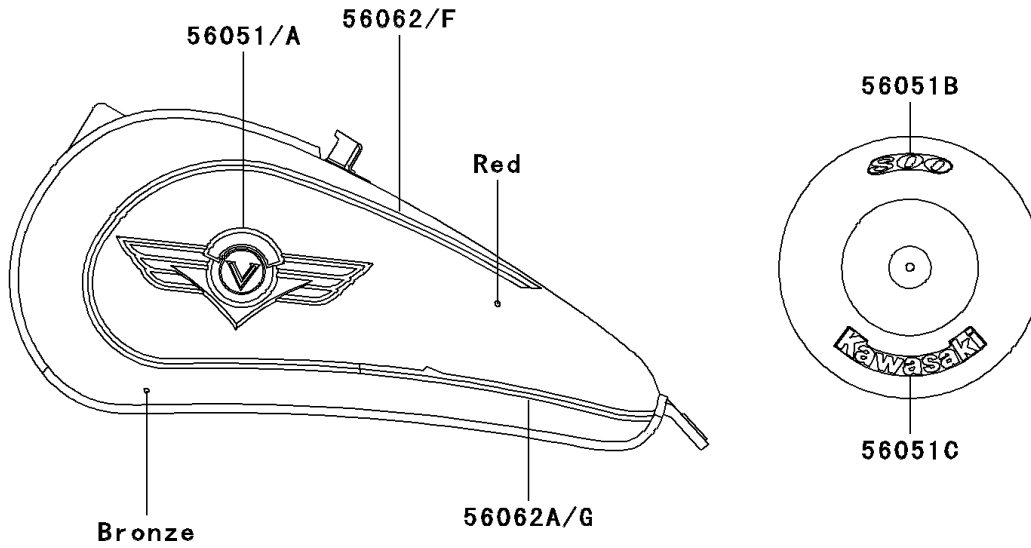

1999 Vulcan 800 Classic PARTS DIAGRAM

Decals(Bronze/Red)(VN800-B4)

F28611

1999 Vulcan 800 Classic PARTS LIST

Decals(Bronze/Red)(VN800-B4)

ITEM NAME	PART NUMBER	QUANTITY
MARK,FUEL TANK,LH (Ref # 56051)	56051-1429	1
MARK,FUEL TANK,RH (Ref # 56051A)	56051-1430	1
MARK,AIR CLEANER,800 (Ref # 56051B)	56051-1433	1
MARK,AIR CLEANER,KAWASAKI (Ref # 56051C)	56051-1434	1
PATTERN,FUEL TANK,FR,LH (Ref # 56062)	56062-1591	1
PATTERN,FUEL TANK,RR,LH (Ref # 56062A)	56062-1592	1
PATTERN,FR FENDER,LH (Ref # 56062B)	56062-1593	1
PATTERN,FR FENDER,RH (Ref # 56062C)	56062-1594	1
PATTERN,RR FENDER,LH (Ref # 56062D)	56062-1595	1
PATTERN,RR FENDER,RH (Ref # 56062E)	56062-1596	1
PATTERN,FUEL TANK,FR,RH (Ref # 56062F)	56062-1611	1
PATTERN,FUEL TANK,RR,RH (Ref # 56062G)	56062-1612	1