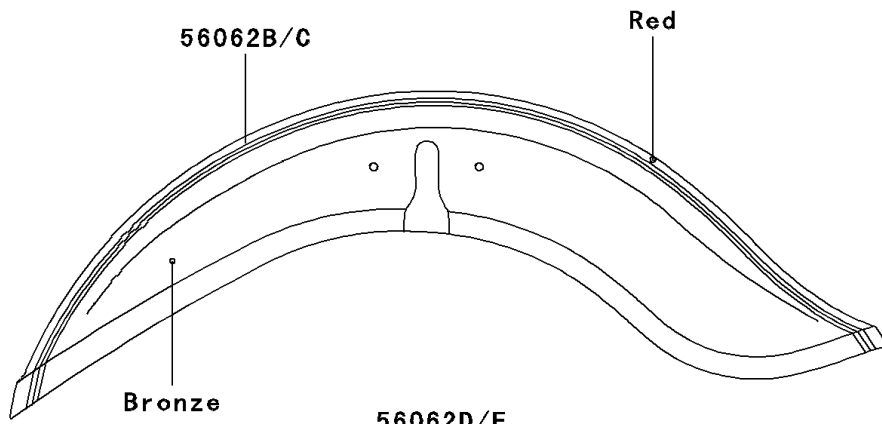

1999 Vulcan 800 Classic PARTS DIAGRAM

Decals(Bronze/Red)(VN800-B4)

F28611

1999 Vulcan 800 Classic PARTS LIST

Decals(Bronze/Red)(VN800-B4)

ITEM NAME	PART NUMBER	QUANTITY
MARK,FUEL TANK,LH (Ref # 56051)	56051-1429	1
MARK,FUEL TANK,RH (Ref # 56051A)	56051-1430	1
MARK,AIR CLEANER,800 (Ref # 56051B)	56051-1433	1
MARK,AIR CLEANER,KAWASAKI (Ref # 56051C)	56051-1434	1
PATTERN,FUEL TANK,FR,LH (Ref # 56062)	56062-1591	1
PATTERN,FUEL TANK,RR,LH (Ref # 56062A)	56062-1592	1
PATTERN,FR FENDER,LH (Ref # 56062B)	56062-1593	1
PATTERN,FR FENDER,RH (Ref # 56062C)	56062-1594	1
PATTERN,RR FENDER,LH (Ref # 56062D)	56062-1595	1
PATTERN,RR FENDER,RH (Ref # 56062E)	56062-1596	1
PATTERN,FUEL TANK,FR,RH (Ref # 56062F)	56062-1611	1
PATTERN,FUEL TANK,RR,RH (Ref # 56062G)	56062-1612	1