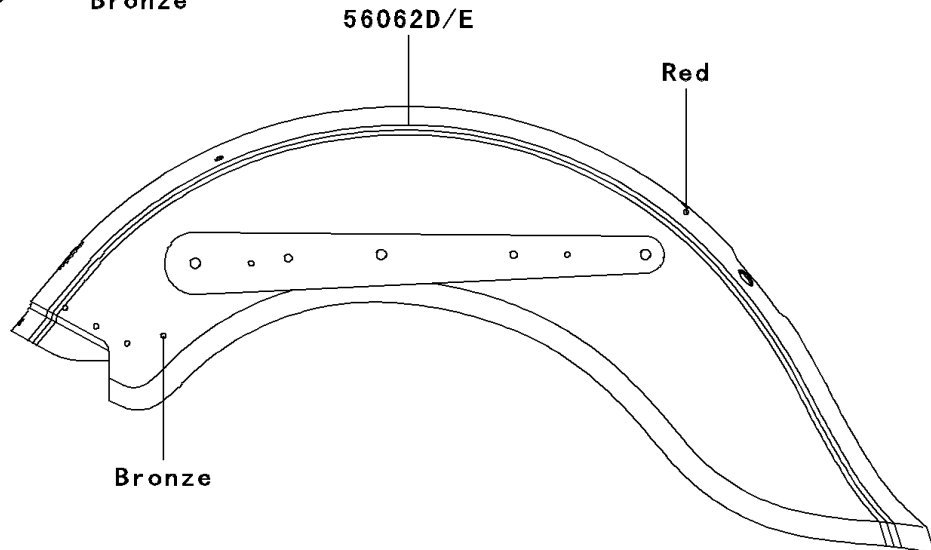

1999 Vulcan 800 Classic PARTS DIAGRAM

Decals(Bronze/Red)(VN800-B4)

F28611

1999 Vulcan 800 Classic PARTS LIST

Decals(Bronze/Red)(VN800-B4)

ITEM NAME	PART NUMBER	QUANTITY
MARK,FUEL TANK,LH (Ref # 56051)	56051-1429	1
MARK,FUEL TANK,RH (Ref # 56051A)	56051-1430	1
MARK,AIR CLEANER,800 (Ref # 56051B)	56051-1433	1
MARK,AIR CLEANER,KAWASAKI (Ref # 56051C)	56051-1434	1
PATTERN,FUEL TANK,FR,LH (Ref # 56062)	56062-1591	1
PATTERN,FUEL TANK,RR,LH (Ref # 56062A)	56062-1592	1
PATTERN,FR FENDER,LH (Ref # 56062B)	56062-1593	1
PATTERN,FR FENDER,RH (Ref # 56062C)	56062-1594	1
PATTERN,RR FENDER,LH (Ref # 56062D)	56062-1595	1
PATTERN,RR FENDER,RH (Ref # 56062E)	56062-1596	1
PATTERN,FUEL TANK,FR,RH (Ref # 56062F)	56062-1611	1
PATTERN,FUEL TANK,RR,RH (Ref # 56062G)	56062-1612	1