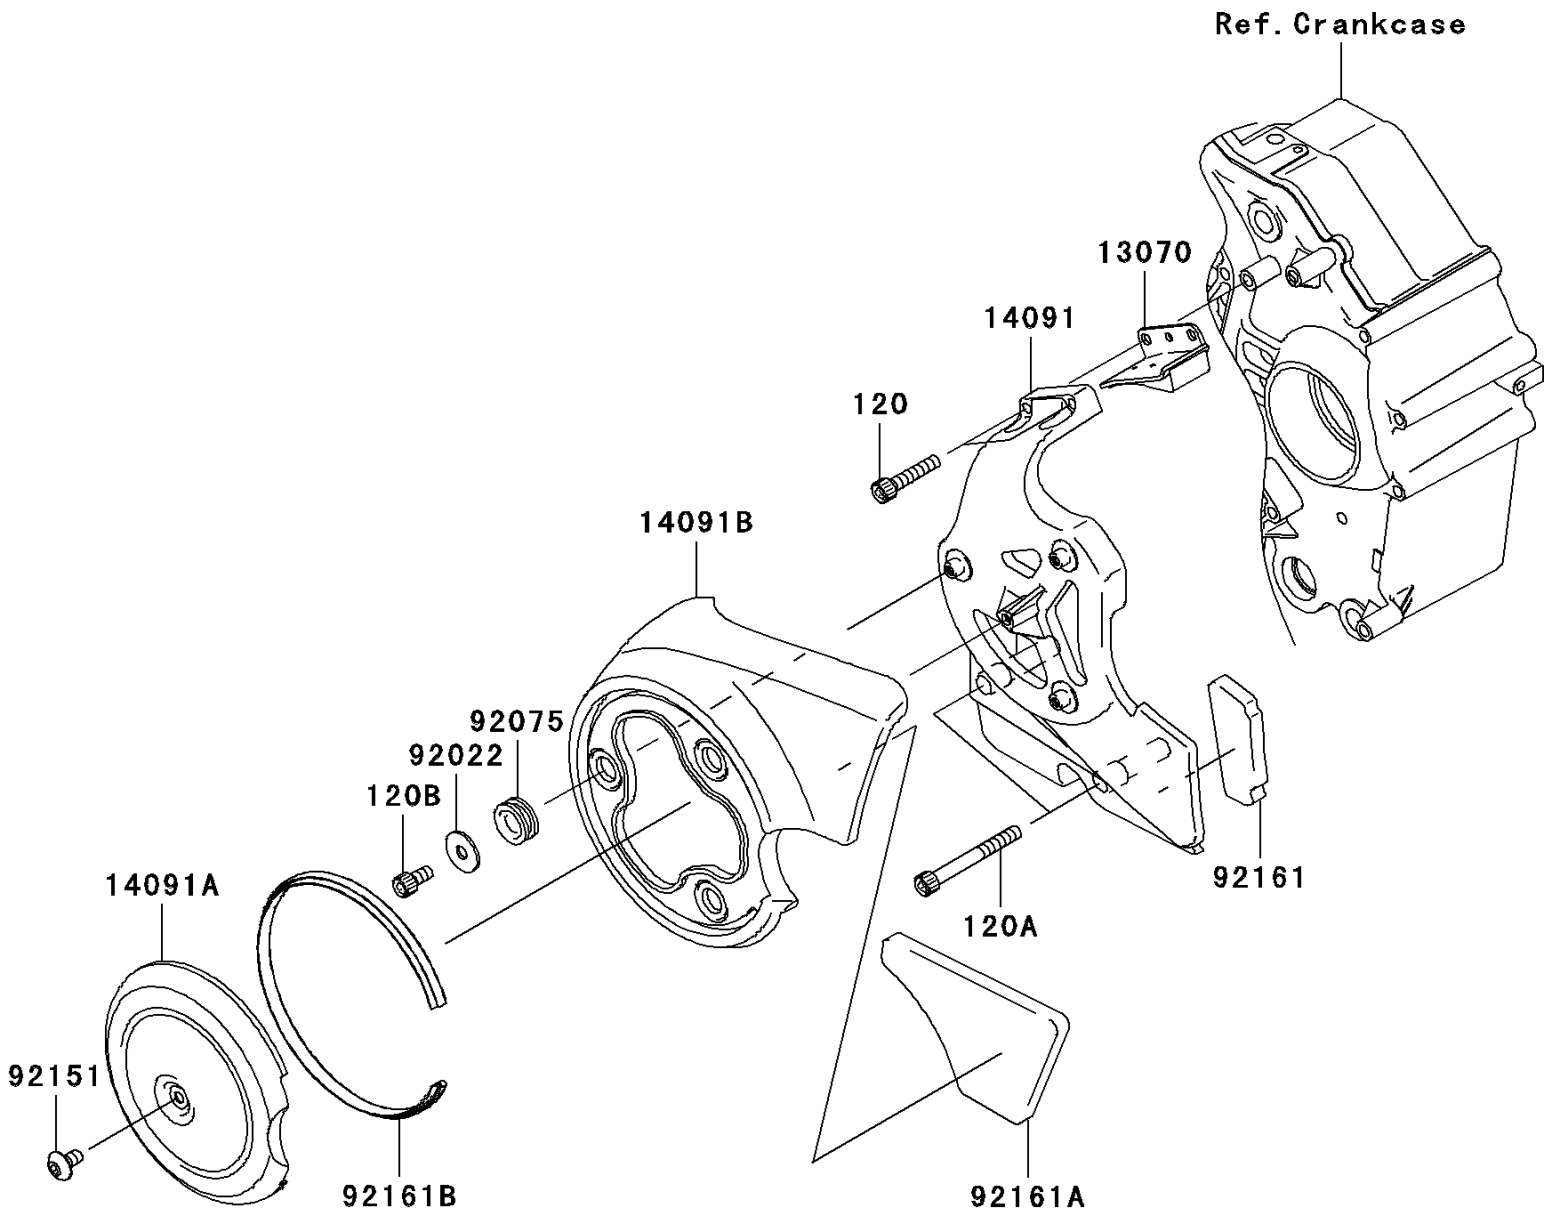

2010 Vulcan® 2000 Classic LT PARTS DIAGRAM

Chain Cover

E1433

2010 Vulcan® 2000 Classic LT PARTS LIST

Chain Cover

ITEM NAME	PART NUMBER	QUANTITY
BOLT-SOCKET,6X30 (Ref # 120)	120CB0630	2
BOLT-SOCKET,6X55 (Ref # 120A)	120CB0655	2
BOLT-SOCKET,6X12 (Ref # 120B)	120R0612	3
GUIDE,BELT (Ref # 13070)	13070-0039	1
COVER,PULLEY,INSIDE (Ref # 14091)	14091-0040	1
COVER,PULLEY,OUTSIDE (Ref # 14091A)	14091-0042	1
COVER,PULLEY MIDDLE (Ref # 14091B)	14091-0247	1
WASHER,6.5X20X1.5 (Ref # 92022)	92022-3710	3
DAMPER (Ref # 92075)	92075-1634	3
BOLT,SOCKET,6X12 (Ref # 92151)	92151-1940	1
DAMPER (Ref # 92161)	92161-0098	1
DAMPER (Ref # 92161A)	92161-0099	1
DAMPER (Ref # 92161B)	92161-0136	1