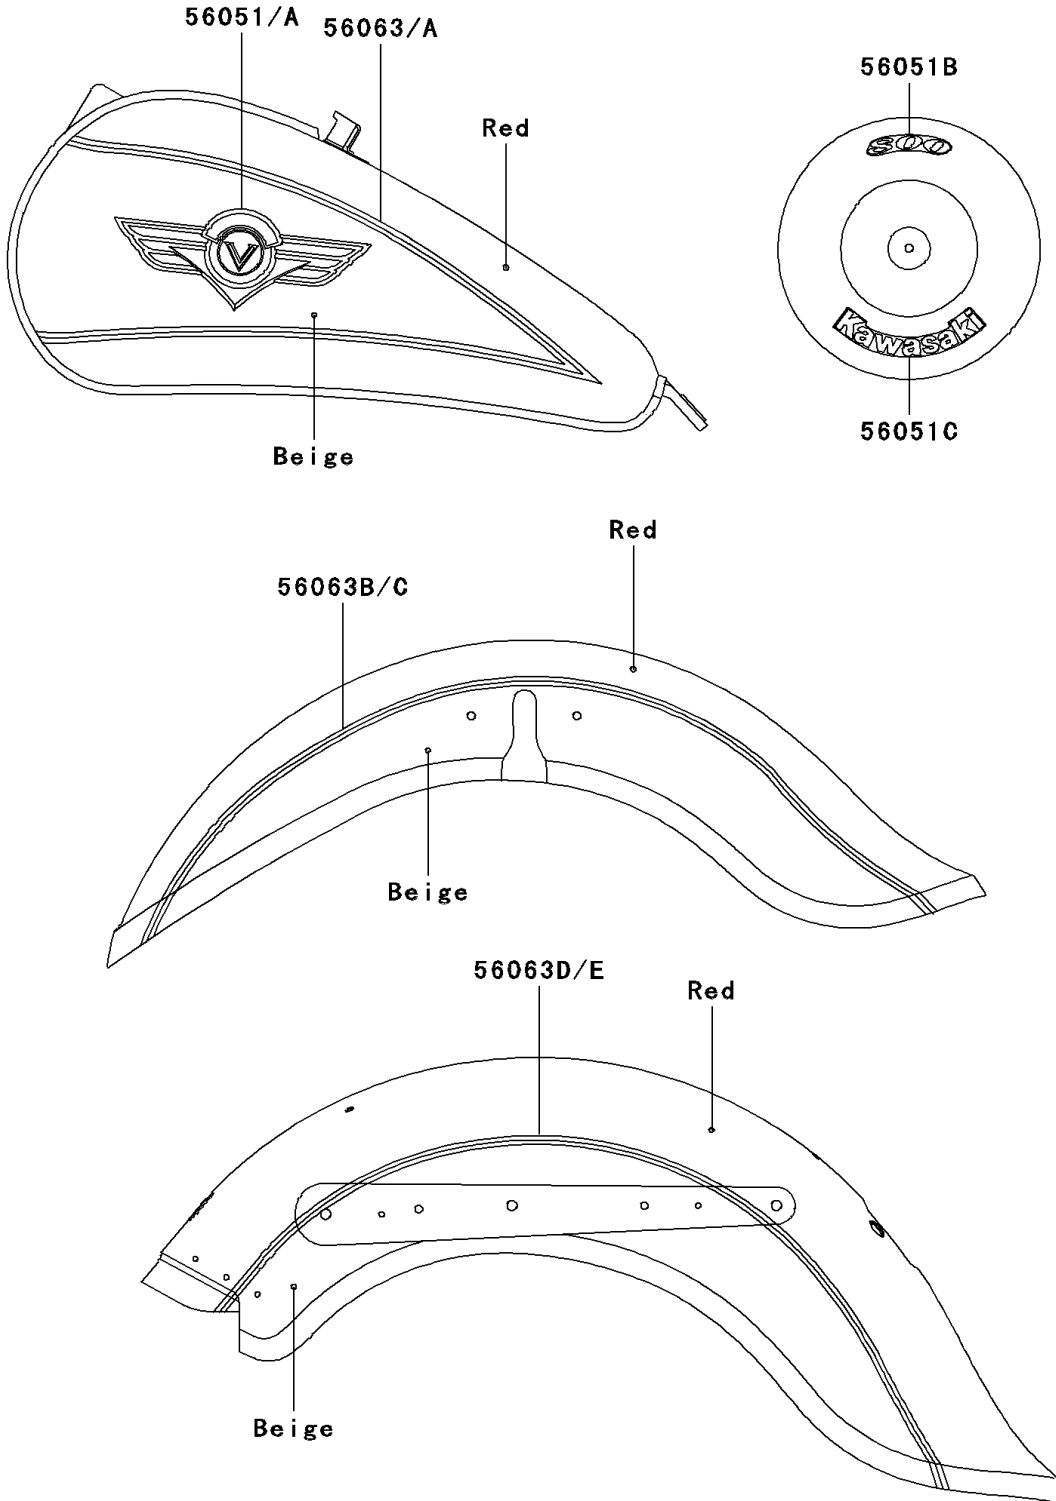

# 2000 Vulcan 800 Classic PARTS DIAGRAM

Decals(Red/Beige)(VN800-B5)

F2861K

## 2000 Vulcan 800 Classic PARTS LIST

Decals(Red/Beige)(VN800-B5)

ITEM NAME	PART NUMBER	QUANTITY
MARK,FUEL TANK,LH (Ref # 56051)	56051-1429	1
MARK,FUEL TANK,RH (Ref # 56051A)	56051-1430	1
MARK,AIR CLEANER,800 (Ref # 56051B)	56051-1433	1
MARK,AIR CLEANER,KAWASAKI (Ref # 56051C)	56051-1434	1
PATTERN,FUEL TANK,FR,LH (Ref # 56063)	56063-1474	1
PATTERN,FUEL TANK,FR,RH (Ref # 56063A)	56063-1475	1
PATTERN,FR FENDER,LH (Ref # 56063B)	56063-1476	1
PATTERN,FR FENDER,RH (Ref # 56063C)	56063-1477	1
PATTERN,RR FENDER,LH (Ref # 56063D)	56063-1478	1
PATTERN,RR FENDER,RH (Ref # 56063E)	56063-1479	1