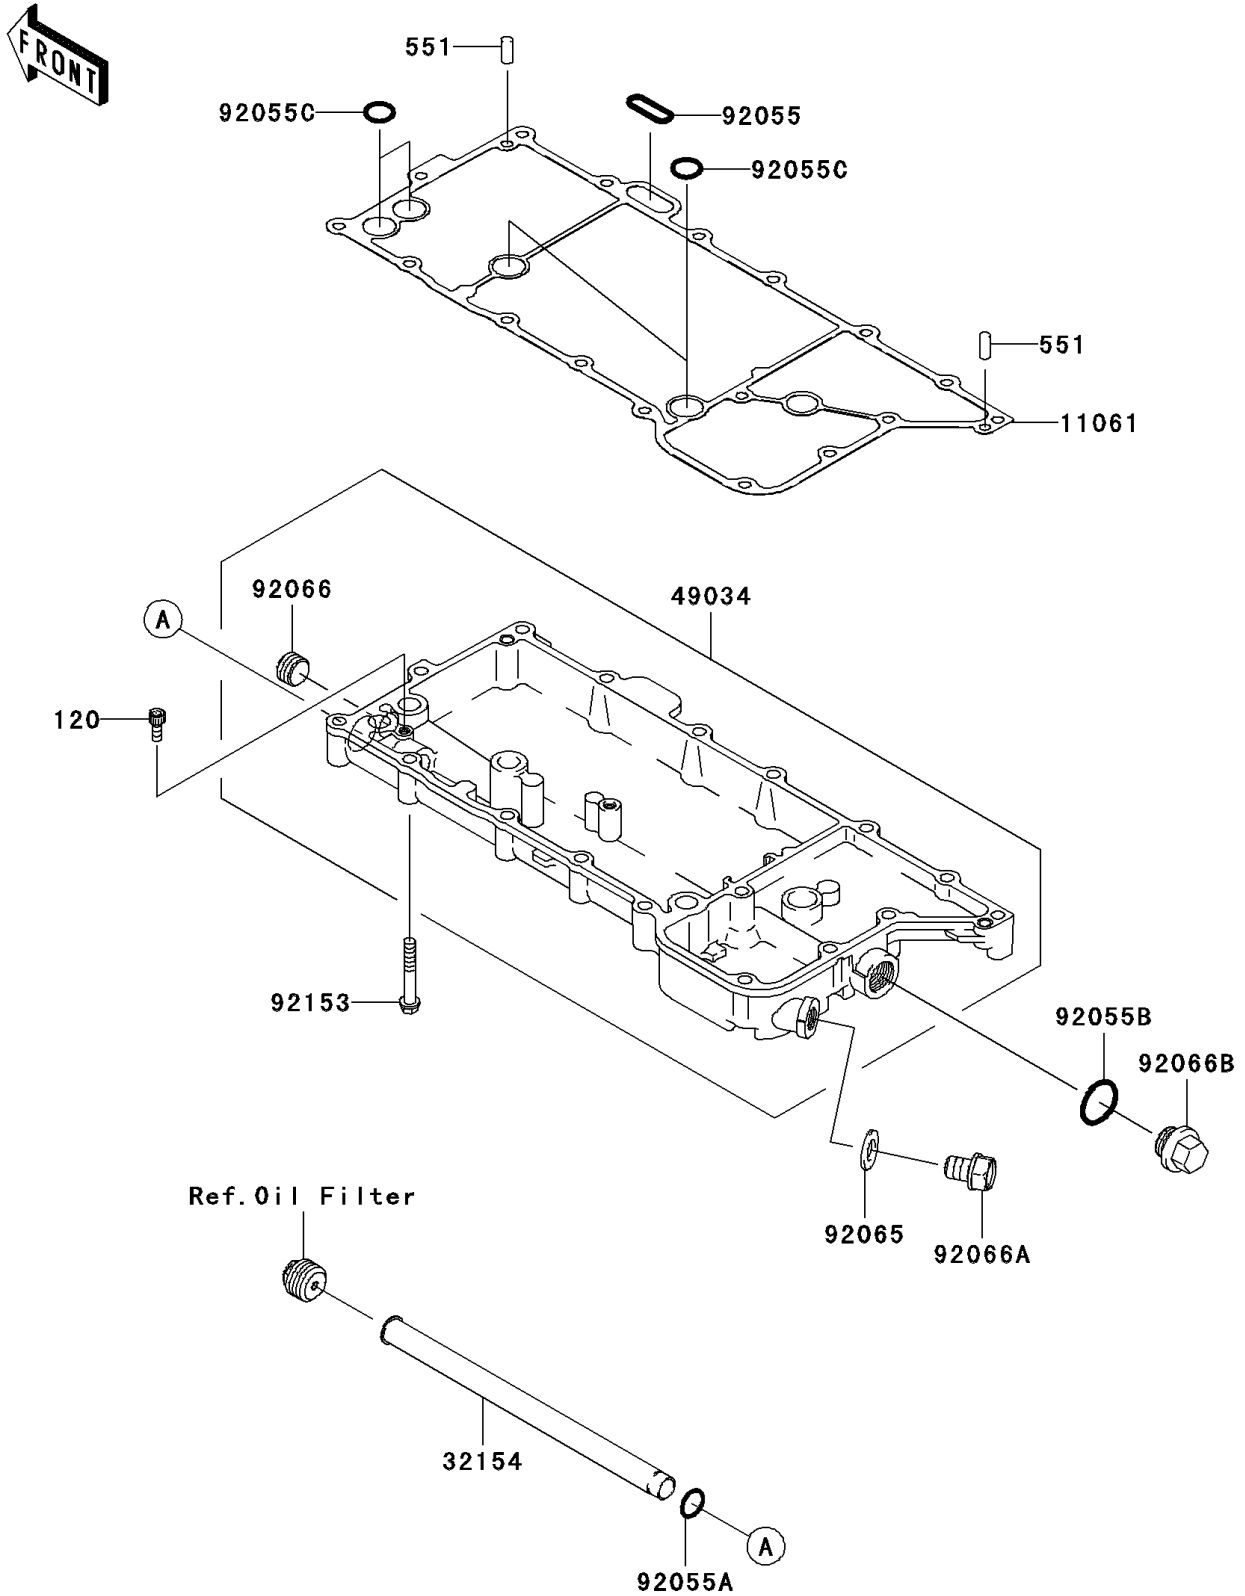

2009 Vulcan® 2000 Classic LT PARTS DIAGRAM

Oil Pan

E1434

2009 Vulcan® 2000 Classic LT PARTS LIST

Oil Pan

ITEM NAME	PART NUMBER	QUANTITY
-----------	-------------	----------