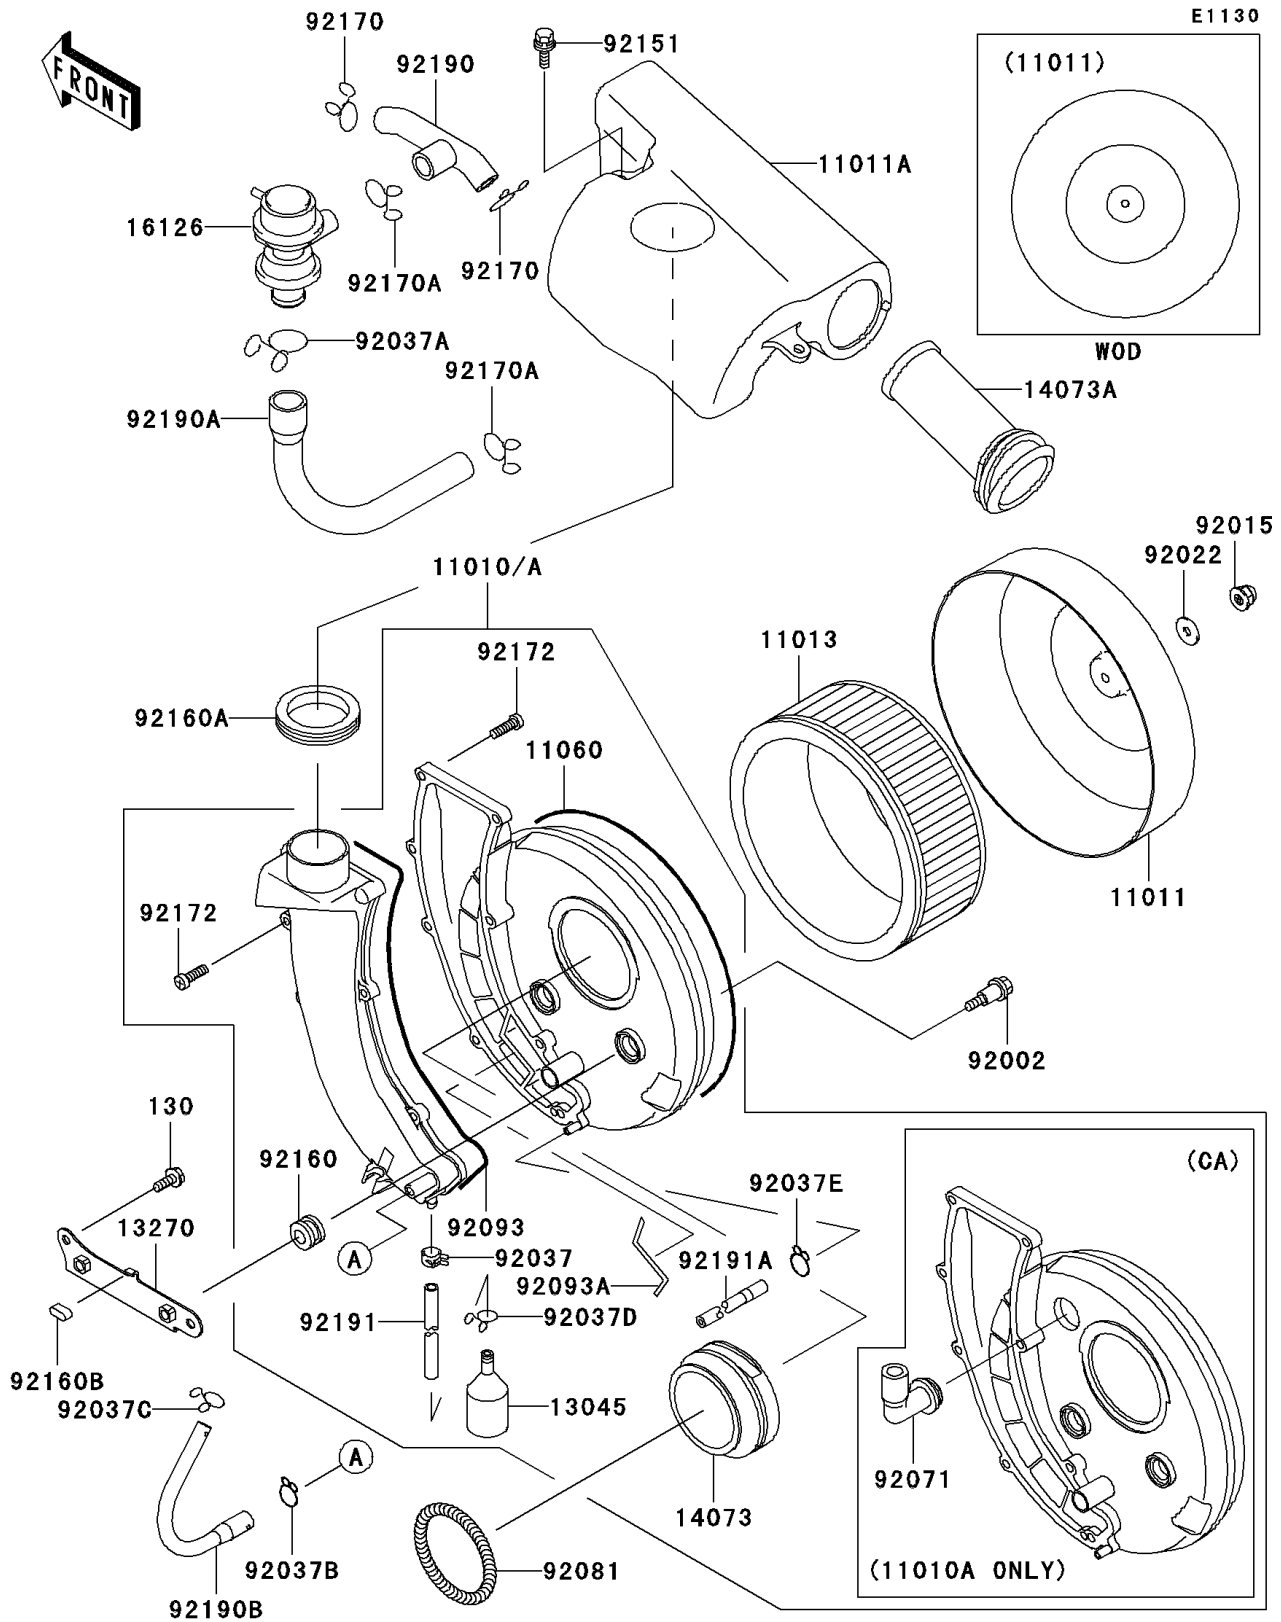

# 2005 Vulcan 800 Classic PARTS DIAGRAM

Air Cleaner

### Air Cleaner

ITEM NAME	PART NUMBER	QUANTITY
BOLT-FLANGED,6X16,BLACK (Ref # 130)	130J0616	2
CASE-AIR FILTER,COVER (Ref # 11011)	11011-1453	1
CASE-AIR FILTER,CHAMBER (Ref # 11011A)	11011-1454	1
ELEMENT-AIR FILTER (Ref # 11013)	11013-1243	1
GASKET,AIR FILTER (Ref # 11060)	11060-1721	1
RECEIVER-OIL (Ref # 13045)	13045-1057	1
PLATE,AIR FILTER CASE (Ref # 13270)	13270-1388	1
DUCT,AIR FILTER (Ref # 14073)	14073-1622	1
DUCT,AIR FILTER CHAMBER (Ref # 14073A)	14073-1623	1
VALVE,AIR SWITCH (Ref # 16126)	16126-1289	1
BOLT (Ref # 92002)	92002-1595	2
NUT,CAP,6MM (Ref # 92015)	92015-1385	1
WASHER,6.5X20X1.6,WHITE (Ref # 92022)	92022-193	1
CLAMP,TUBE (Ref # 92037)	92037-010	1
CLAMP,TUBE (Ref # 92037A)	92037-1076	1
CLAMP,FUEL TUBE (Ref # 92037B)	92037-1271	1
CLAMP,TUBE (Ref # 92037C)	92037-147	1
CLAMP (Ref # 92037D)	92037-1712	1
CLAMP,TUBE (Ref # 92037E)	92037-3025	1
SPRING,DUCT (Ref # 92081)	92081-1638	1
SEAL,AIR FILTER (Ref # 92093)	92093-1501	1
SEAL,AIR FILTER (Ref # 92093A)	92093-1502	1
BOLT (Ref # 92151)	92151-1579	2
DAMPER (Ref # 92160)	92160-1594	2
DAMPER (Ref # 92160A)	92160-1600	1
DAMPER,PLATE (Ref # 92160B)	92160-1605	1
CLAMP (Ref # 92170)	92170-1017	2
CLAMP,TUBE (Ref # 92170A)	92170-1445	2
SCREW,TAPPING,5X20 (Ref # 92172)	92172-0009	8

## 2005 Vulcan 800 Classic PARTS LIST

### Air Cleaner

ITEM NAME	PART NUMBER	QUANTITY
TUBE,AIR SWITCH-HEAD (Ref # 92190)	92190-1600	1
TUBE,AIR SWITCH-FILTER CASE (Ref # 92190A)	92190-1601	1
TUBE,BREATHER (Ref # 92190B)	92190-1602	1
TUBE,6X9X345 (Ref # 92191)	92191-1111	1
TUBE (Ref # 92191A)	92191-1112	1
FILTER-ASSY-AIR (Ref # 11010)	11010-0031	1
FILTER-ASSY-AIR (Ref # 11010A)	11010-1671	1
GROMMET,AIR FILTER (Ref # 92071)	92071-1114	1