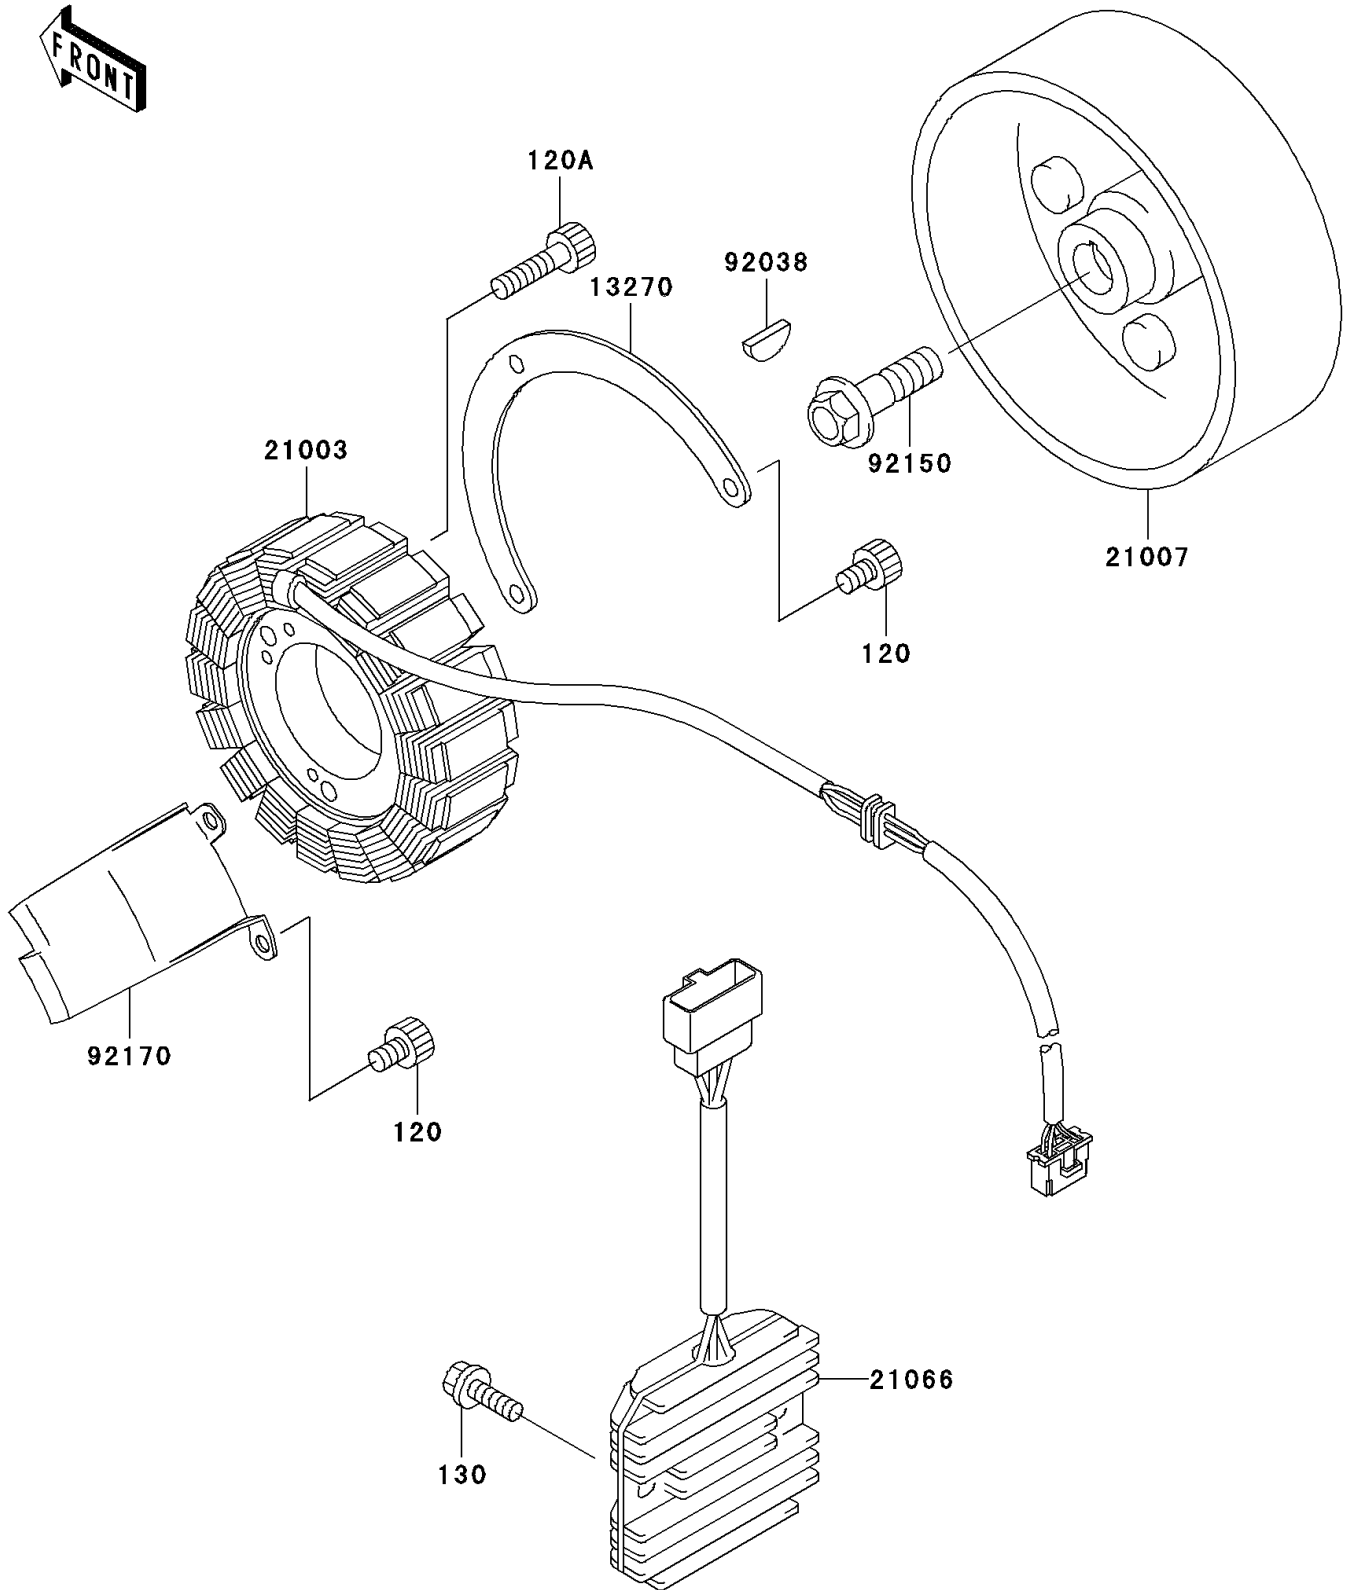

2005 Vulcan 800 Classic PARTS DIAGRAM

Generator

E1810

2005 Vulcan 800 Classic PARTS LIST

Generator

ITEM NAME	PART NUMBER	QUANTITY
BOLT-SOCKET (Ref # 120)	120P0510	5
BOLT-SOCKET,6X35 (Ref # 120A)	120P0635	3
BOLT-FLANGED (Ref # 130)	130J0620	2
PLATE (Ref # 13270)	13270-1398	1
STATOR (Ref # 21003)	21003-1383	1
ROTOR,GENERATOR (Ref # 21007)	21007-1279	1
REGULATOR-VOLTAGE (Ref # 21066)	21066-1099	1
KEY,WOODRUFF (Ref # 92038)	92038-001	1
BOLT,12X40 (Ref # 92150)	92150-1717	1
CLAMP (Ref # 92170)	92170-1559	1