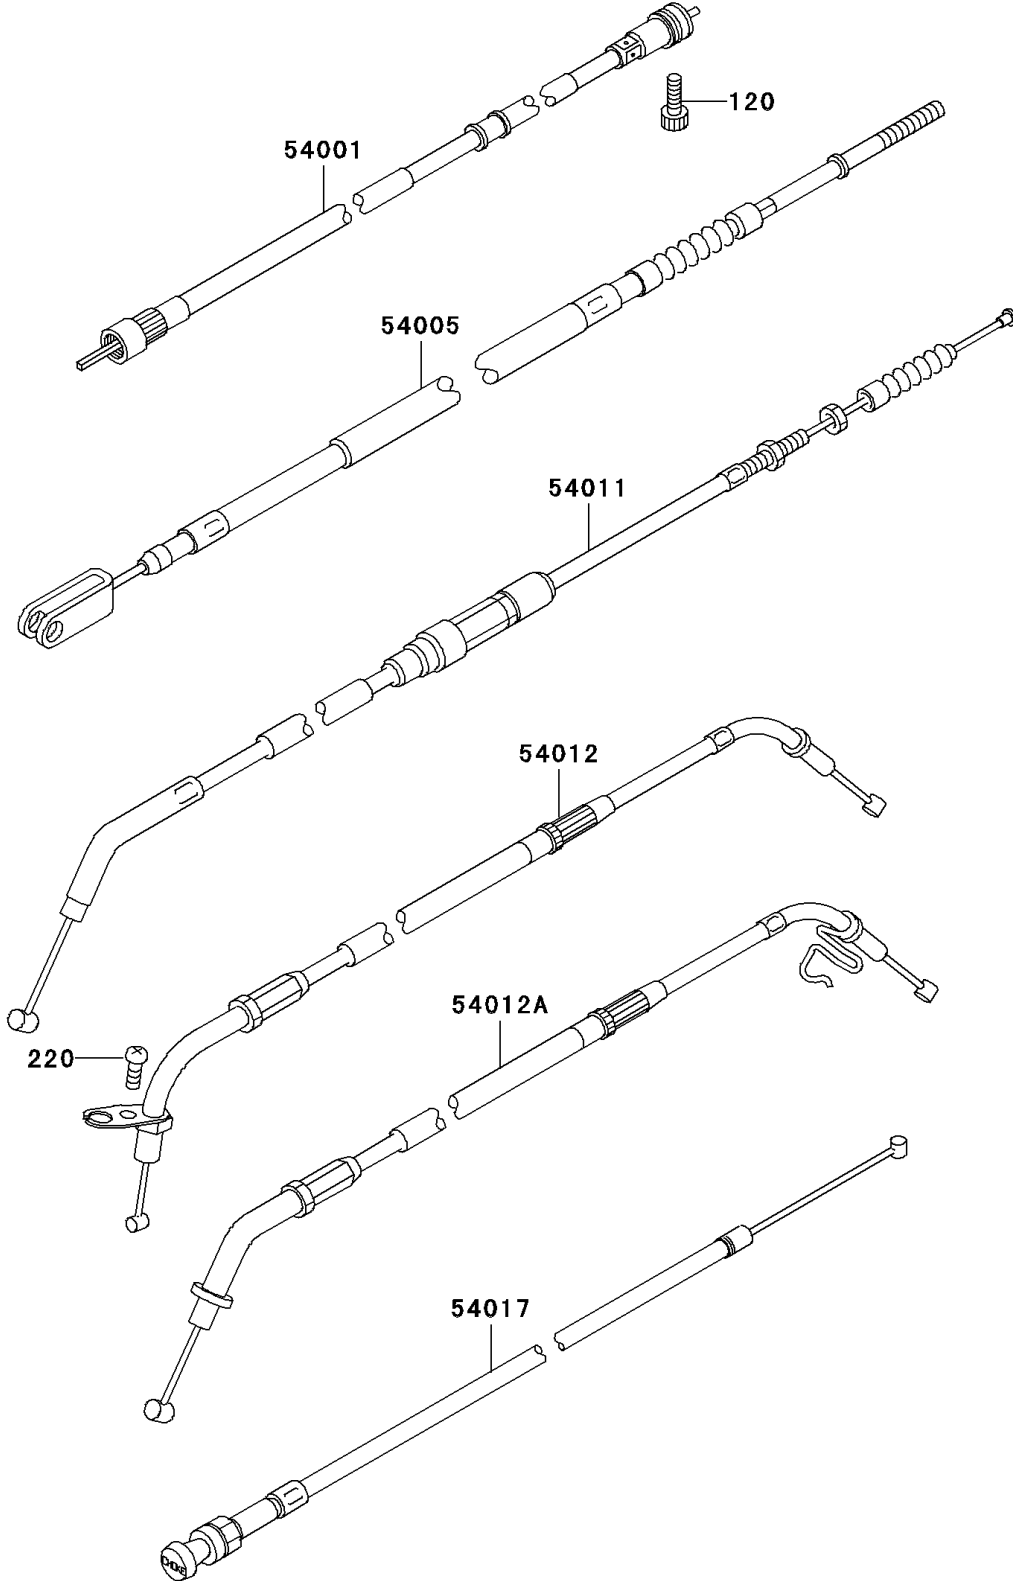

# 2005 Vulcan 800 Classic PARTS DIAGRAM

Cables

F2540

## 2005 Vulcan 800 Classic PARTS LIST

### Cables

ITEM NAME	PART NUMBER	QUANTITY
BOLT-SOCKET (Ref # 120)	120P0520	1
SCREW-PAN-CROSS (Ref # 220)	220F0514	1
CABLE-SPEEDMETER (Ref # 54001)	54001-1219	1
CABLE-BRAKE (Ref # 54005)	54005-1182	1
CABLE-CLUTCH (Ref # 54011)	54011-1356	1
CABLE-THROTTLE,OPENING (Ref # 54012)	54012-0056	1
CABLE-THROTTLE,CLOSING (Ref # 54012A)	54012-0057	1
CABLE-STARTER (Ref # 54017)	54017-1201	1