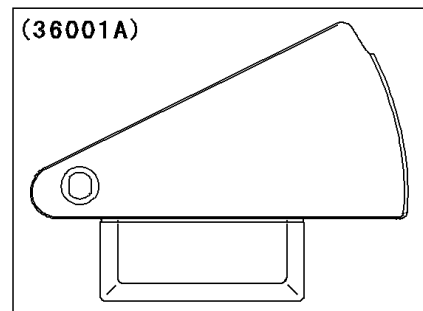

2005 Vulcan 800 Classic PARTS DIAGRAM

Side Covers/Chain Cover

F2610

WOD

WOD

2005 Vulcan 800 Classic PARTS LIST

Side Covers/Chain Cover

ITEM NAME	PART NUMBER	QUANTITY
COVER-SIDE,LH,EBONY (Ref # 36001)	36001-1550-H8	1
COVER-SIDE,RH,EBONY (Ref # 36001A)	36001-1551-H8	1
CASE-CHAIN (Ref # 36014)	36014-1198	1
SCREW,6X18 (Ref # 92009)	92009-1663	1
WASHER,6.5X16X1 (Ref # 92022)	92022-1143	1
DAMPER (Ref # 92075)	92075-1629	1
DAMPER (Ref # 92075A)	92075-1967	4
SEAL,SIDE COVER,LH (Ref # 92093)	92093-1405	1
SEAL,SIDE COVER,RH (Ref # 92093A)	92093-1406	1
BOLT,6X14 (Ref # 92150)	92150-1340	2