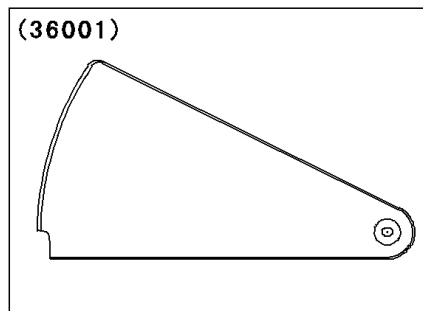

2005 Vulcan 800 Classic PARTS DIAGRAM

Side Covers/Chain Cover

F2610

WOD

WOD

2005 Vulcan 800 Classic PARTS LIST

Side Covers/Chain Cover

ITEM NAME	PART NUMBER	QUANTITY
COVER-SIDE,LH,EBONY (Ref # 36001)	36001-1550-H8	1
COVER-SIDE,RH,EBONY (Ref # 36001A)	36001-1551-H8	1
CASE-CHAIN (Ref # 36014)	36014-1198	1
SCREW,6X18 (Ref # 92009)	92009-1663	1
WASHER,6.5X16X1 (Ref # 92022)	92022-1143	1
DAMPER (Ref # 92075)	92075-1629	1
DAMPER (Ref # 92075A)	92075-1967	4
SEAL,SIDE COVER,LH (Ref # 92093)	92093-1405	1
SEAL,SIDE COVER,RH (Ref # 92093A)	92093-1406	1
BOLT,6X14 (Ref # 92150)	92150-1340	2