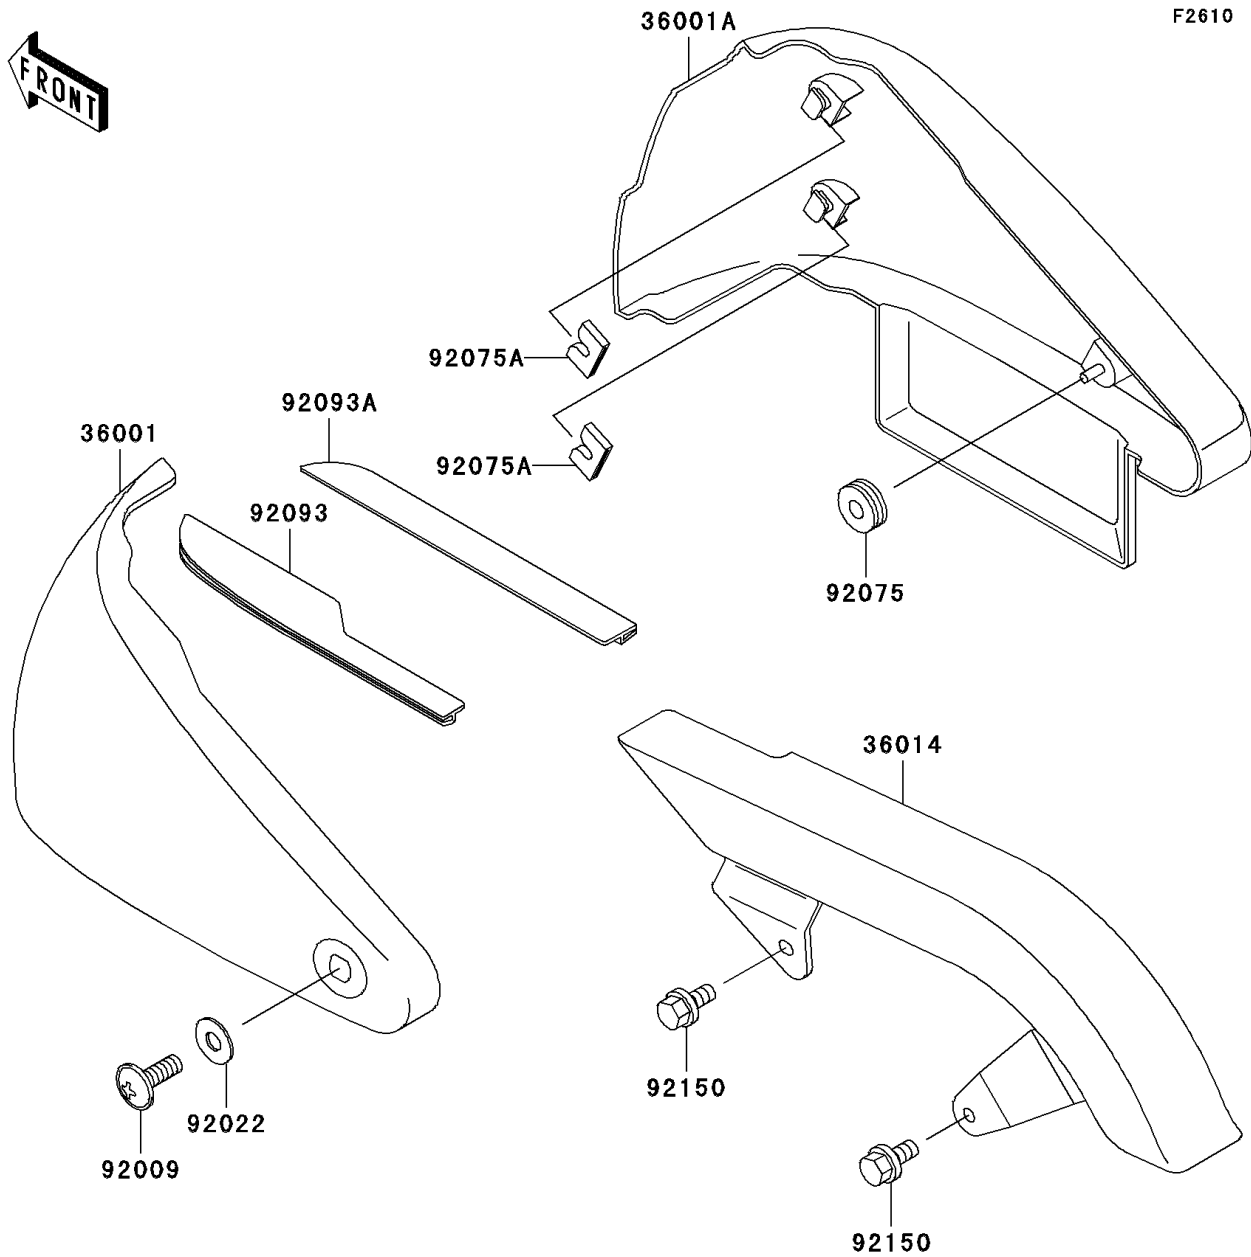

2005 Vulcan 800 Classic PARTS DIAGRAM

Side Covers/Chain Cover

F2610

WOD

WOD

2005 Vulcan 800 Classic PARTS LIST

Side Covers/Chain Cover

ITEM NAME	PART NUMBER	QUANTITY
COVER-SIDE,LH,EBONY (Ref # 36001)	36001-1550-H8	1
COVER-SIDE,RH,EBONY (Ref # 36001A)	36001-1551-H8	1
CASE-CHAIN (Ref # 36014)	36014-1198	1
SCREW,6X18 (Ref # 92009)	92009-1663	1
WASHER,6.5X16X1 (Ref # 92022)	92022-1143	1
DAMPER (Ref # 92075)	92075-1629	1
DAMPER (Ref # 92075A)	92075-1967	4
SEAL,SIDE COVER,LH (Ref # 92093)	92093-1405	1
SEAL,SIDE COVER,RH (Ref # 92093A)	92093-1406	1
BOLT,6X14 (Ref # 92150)	92150-1340	2