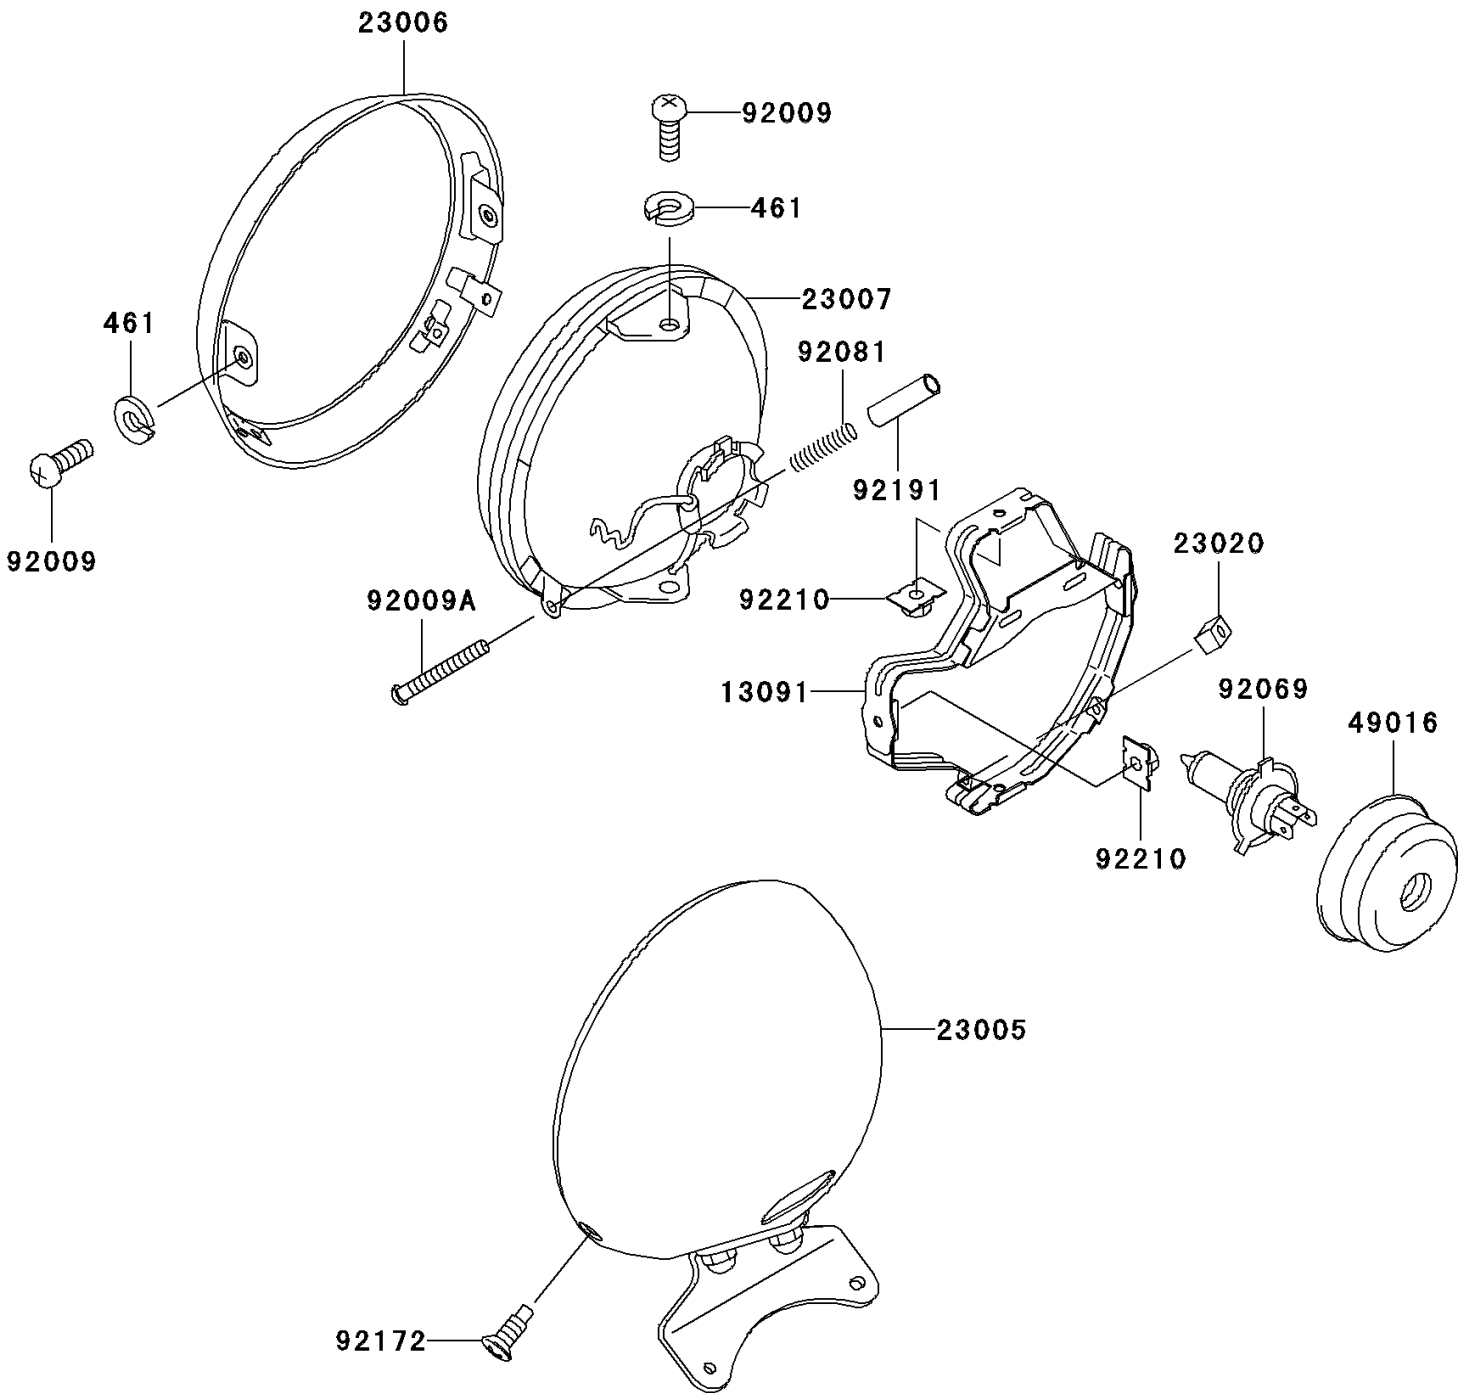

2005 Vulcan 800 Classic PARTS DIAGRAM

Headlight(s)

F2710

2005 Vulcan 800 Classic PARTS LIST

Headlight(s)

ITEM NAME	PART NUMBER	QUANTITY
WASHER-SPRING,5MM (Ref # 461)	461F0500	4
HOLDER,HEAD LAMP (Ref # 13091)	13091-1948	1
BODY-COMP-HEAD LAMP (Ref # 23005)	23005-1152	1
RIM-LAMP (Ref # 23006)	23006-1071	1
LENS-COMP,HEAD LAMP (Ref # 23007)	23007-1338	1
NUT,4MM,FOCUS ADJUST (Ref # 23020)	23020-018	2
COVER-SEAL,HEAD LAMP (Ref # 49016)	49016-1046	1
SCREW,5X12 (Ref # 92009)	92009-1296	4
SCREW,FOCUS ADJUST,4X60 (Ref # 92009A)	92009-1816	2
BULB,12V 60/55W,H4 (Ref # 92069)	92069-1002	1
SPRING,HEAD LAMP LENS (Ref # 92081)	92081-1103	2
SCREW,5X14 (Ref # 92172)	92172-0145	2
TUBE,3.5X5.5X19 (Ref # 92191)	92191-1217	2
NUT,SPECIAL,5MM (Ref # 92210)	92210-1060	4