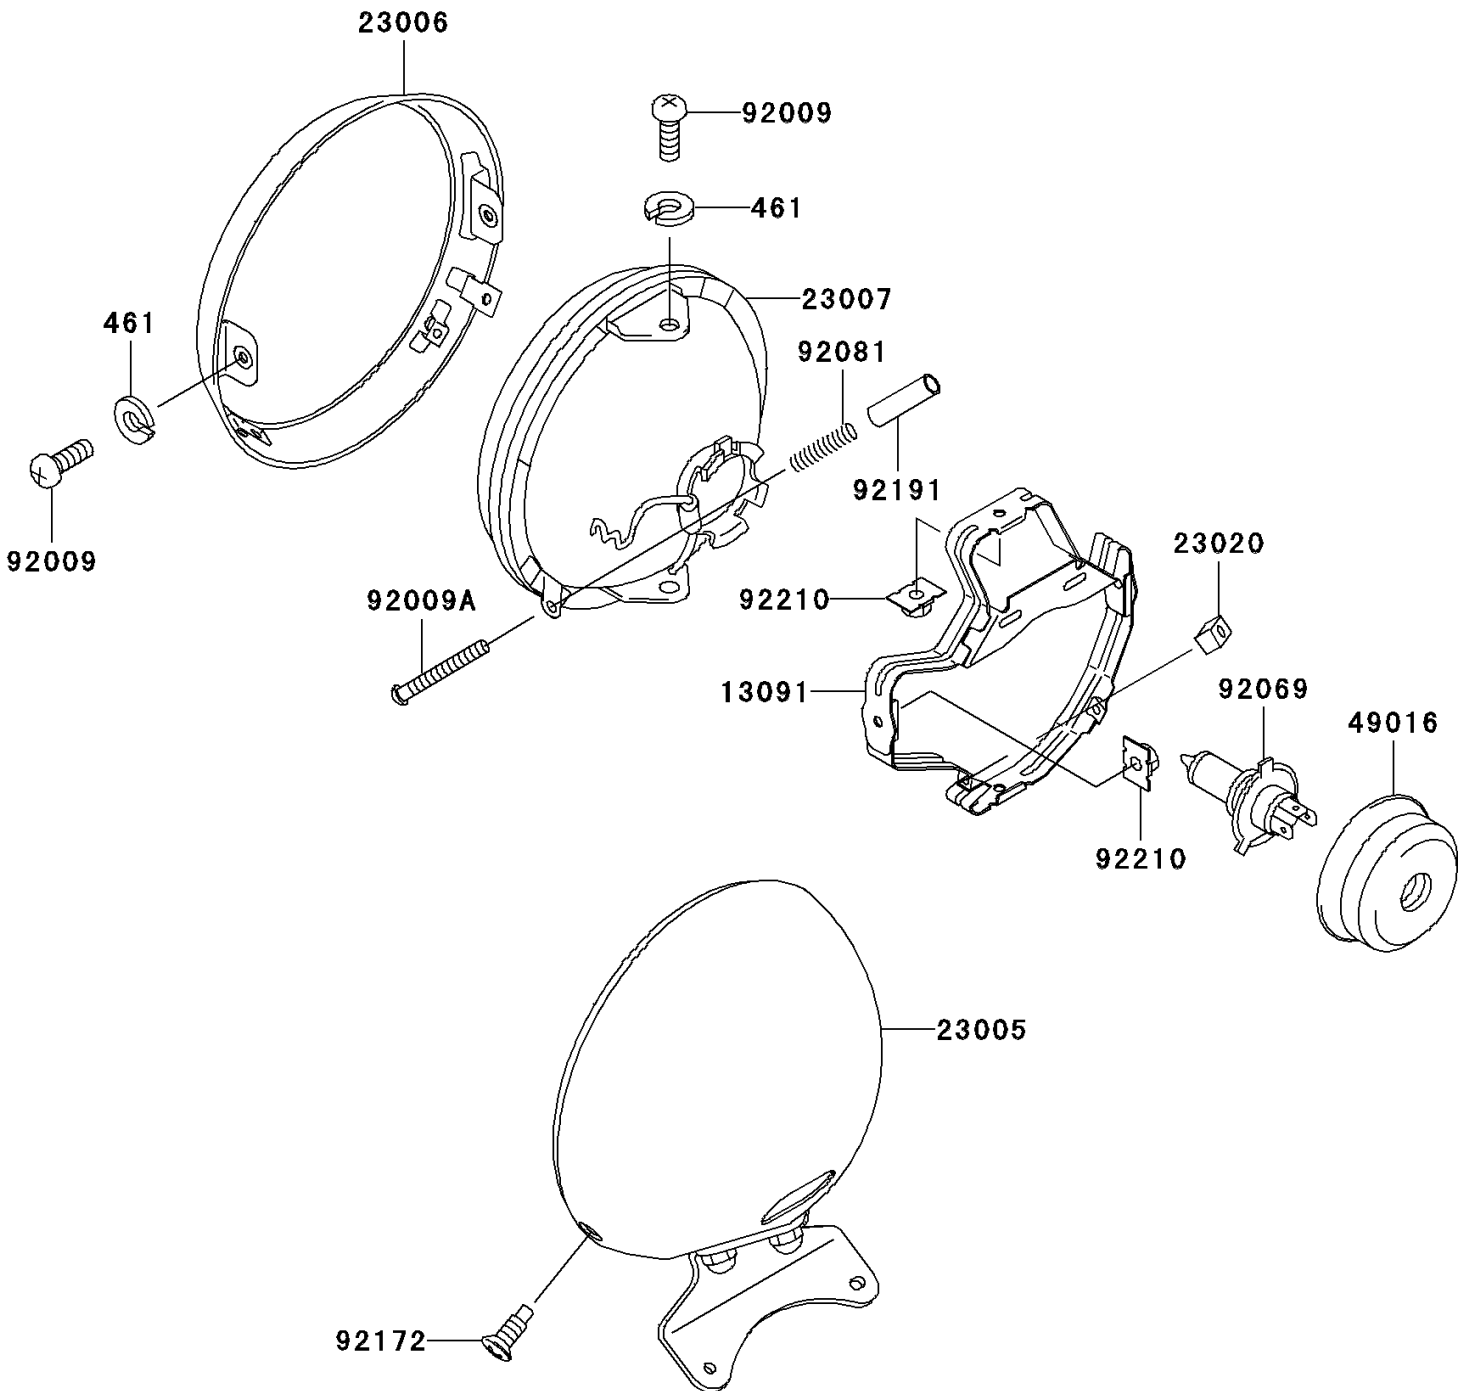

# 2005 Vulcan 800 Classic PARTS DIAGRAM

Headlight(s)

F2710

## 2005 Vulcan 800 Classic PARTS LIST

### Headlight(s)

ITEM NAME	PART NUMBER	QUANTITY
WASHER-SPRING,5MM (Ref # 461)	461F0500	4
HOLDER,HEAD LAMP (Ref # 13091)	13091-1948	1
BODY-COMP-HEAD LAMP (Ref # 23005)	23005-1152	1
RIM-LAMP (Ref # 23006)	23006-1071	1
LENS-COMP,HEAD LAMP (Ref # 23007)	23007-1338	1
NUT,4MM,FOCUS ADJUST (Ref # 23020)	23020-018	2
COVER-SEAL,HEAD LAMP (Ref # 49016)	49016-1046	1
SCREW,5X12 (Ref # 92009)	92009-1296	4
SCREW,FOCUS ADJUST,4X60 (Ref # 92009A)	92009-1816	2
BULB,12V 60/55W,H4 (Ref # 92069)	92069-1002	1
SPRING,HEAD LAMP LENS (Ref # 92081)	92081-1103	2
SCREW,5X14 (Ref # 92172)	92172-0145	2
TUBE,3.5X5.5X19 (Ref # 92191)	92191-1217	2
NUT,SPECIAL,5MM (Ref # 92210)	92210-1060	4