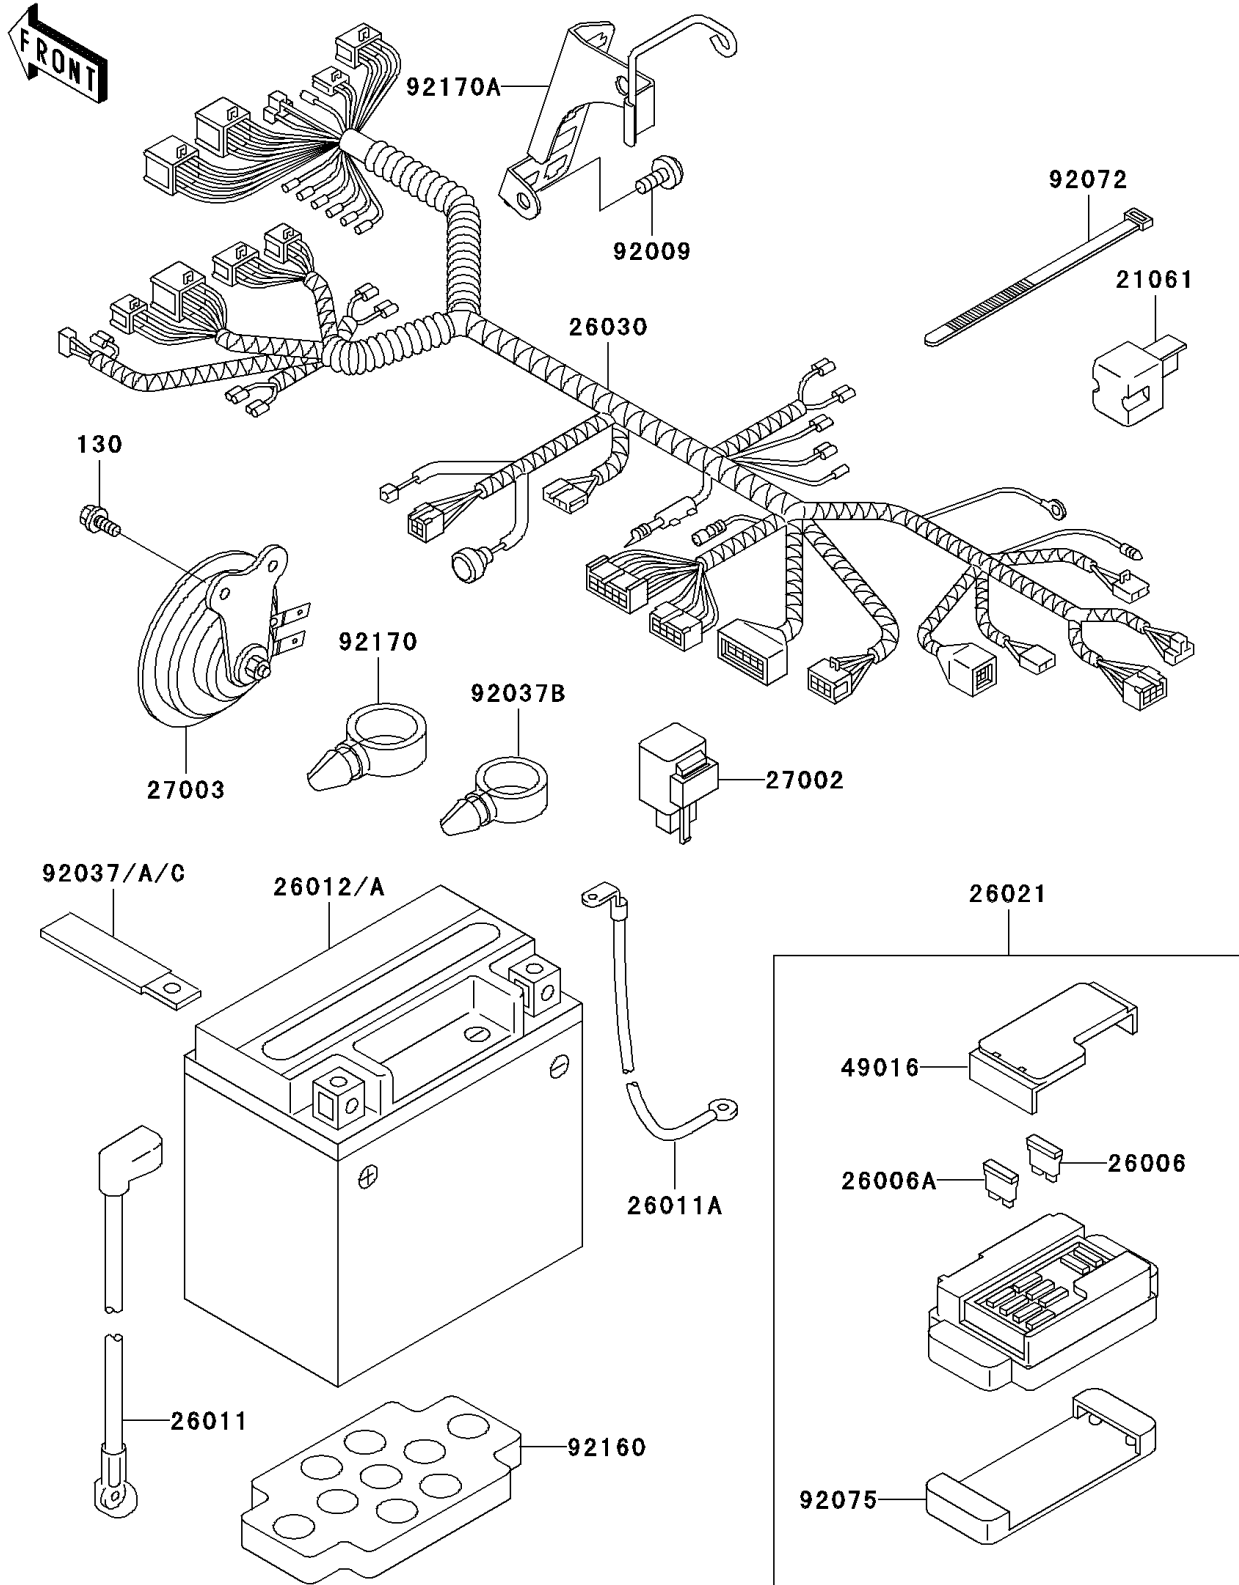

2005 Vulcan 800 Classic PARTS DIAGRAM

Chassis Electrical Equipment

F2760

2005 Vulcan 800 Classic PARTS LIST

Chassis Electrical Equipment

ITEM NAME

PART NUMBER

QUANTITY
