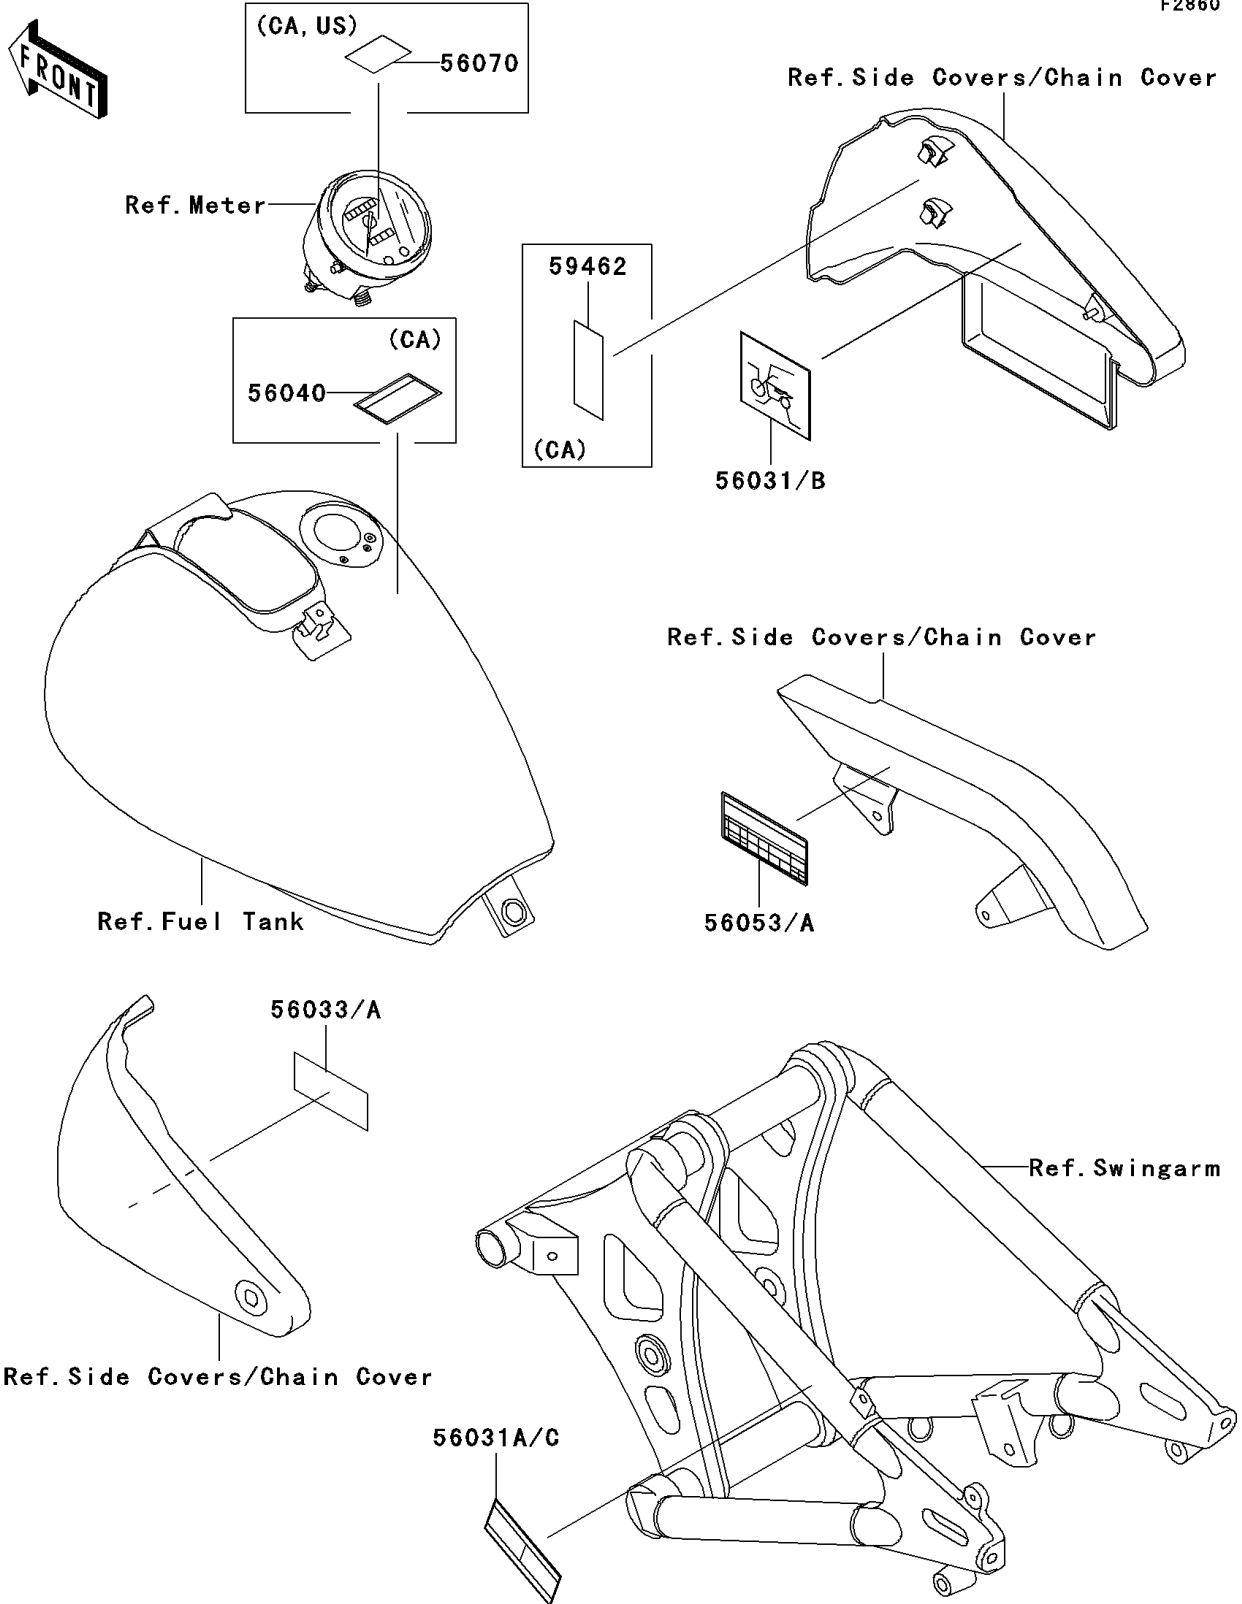

2005 Vulcan 800 Classic PARTS DIAGRAM

Labels

F2860

2005 Vulcan 800 Classic PARTS LIST

Labels

ITEM NAME	PART NUMBER	QUANTITY
LABEL-MANUAL,DAILY SAFETY (Ref # 56031)	56031-1936	1
LABEL-MANUAL,CHAIN (Ref # 56031A)	56031-1937	1
LABEL-MANUAL,DAILY SAFETY (Ref # 56031B)	56031-1940	1
LABEL-MANUAL,CHAIN (Ref # 56031C)	56031-1941	1
LABEL-MANUAL,OIL&OIL FILTER (Ref # 56033)	56033-1273	1
LABEL-MANUAL,OIL&OIL FILTER (Ref # 56033A)	56033-1317	1
LABEL-WARNING,EVAPO (Ref # 56040)	56040-1121	1
LABEL-SPECIFICATION,TIRE&LOAD (Ref # 56053)	56053-1058	1
LABEL-SPECIFICATION,TIRE&LOAD (Ref # 56053A)	56053-1082	1
LABEL-WARNING,BREAK IN CAUTION (Ref # 56070)	56070-1095	1
LABEL-CERTIFICATION,EVAPO ROUT (Ref # 59462)	59462-1755	1