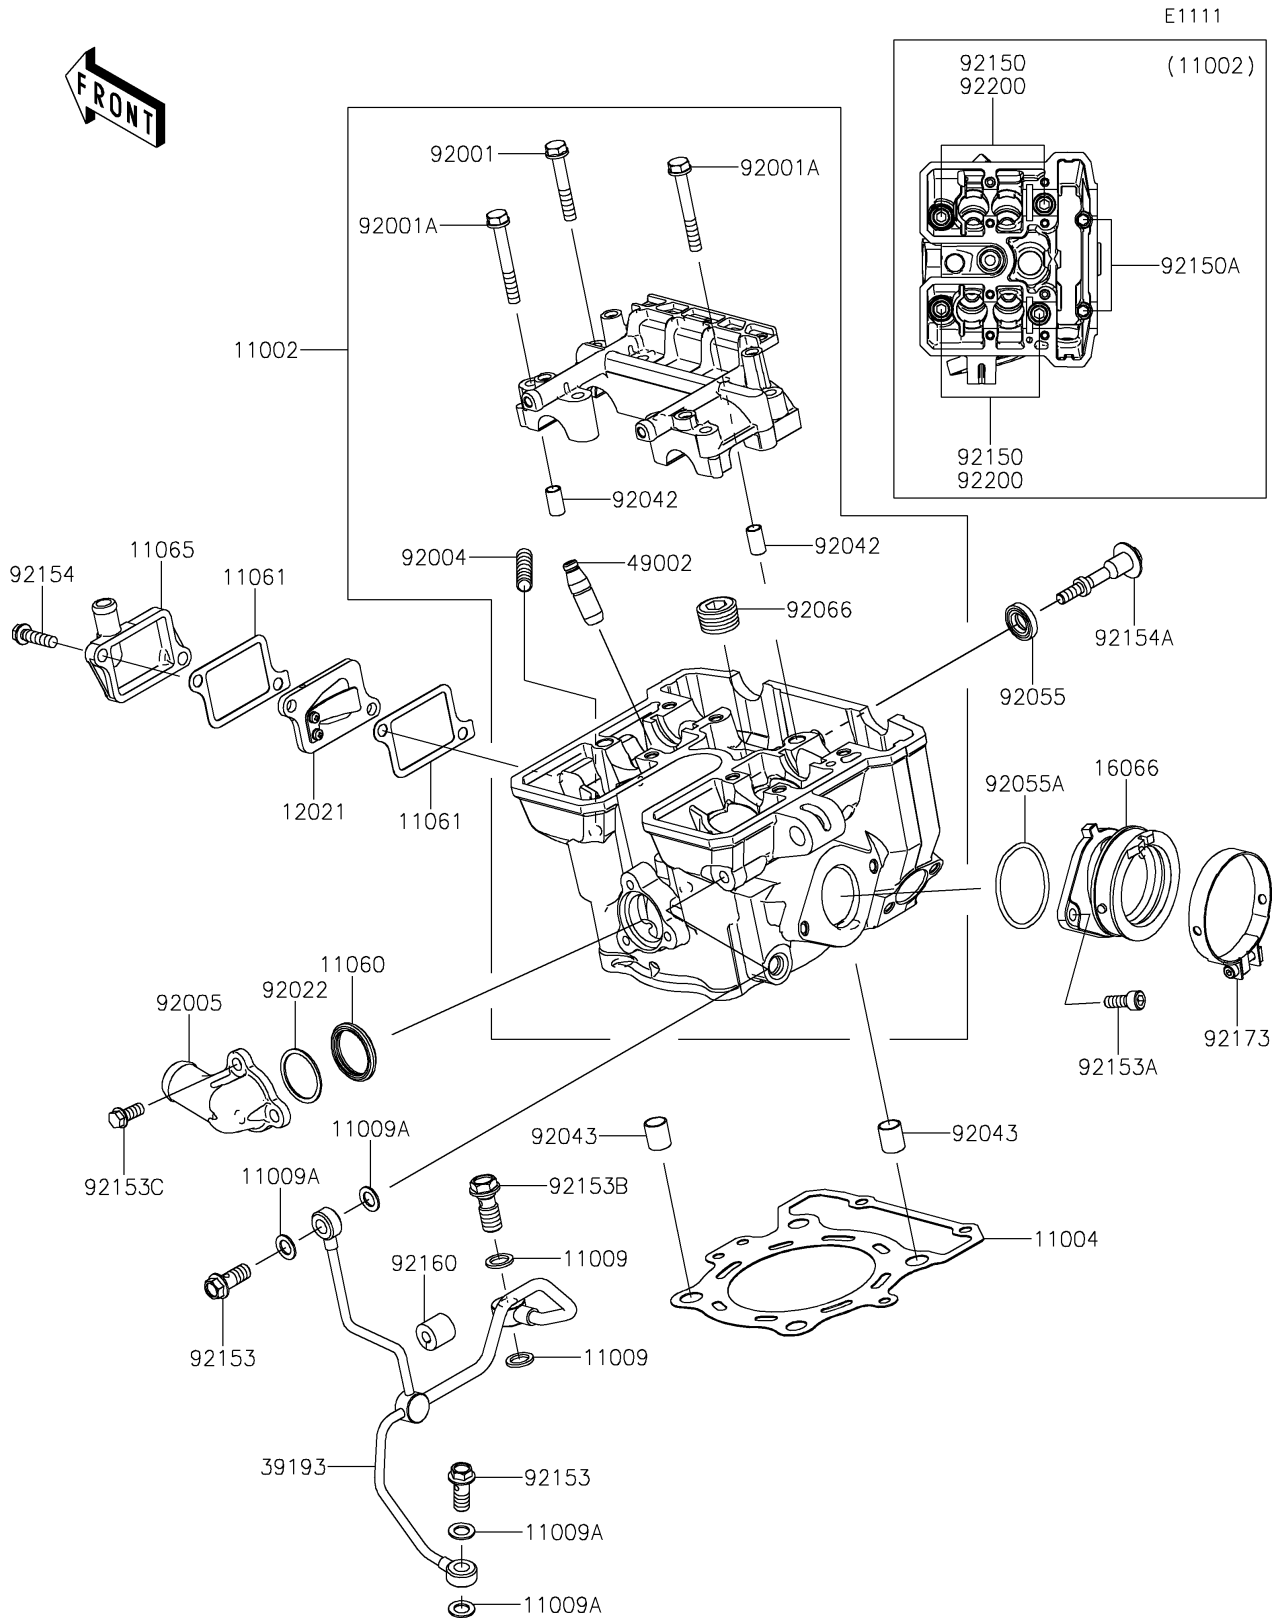

2021 KLX® 300R PARTS DIAGRAM

Cylinder Head

2021 KLX®300R PARTS LIST

Cylinder Head

ITEM NAME	PART NUMBER	QUANTITY
HEAD-ASSY-CYLINDER (Ref # 11002)	11002-0177	1
GASKET-HEAD (Ref # 11004)	11004-0091	1
GASKET,10X14.5X1.5 (Ref # 11009)	11009-1105	2
GASKET,8.2X14X1.0 (Ref # 11009A)	11009-1344	4
GASKET,THERMOSTAT (Ref # 11060)	11060-1300	1
GASKET,REED VALVE (Ref # 11061)	11061-0890	2
CAP (Ref # 11065)	11065-1308	1
VALVE-ASSY-REED (Ref # 12021)	12021-0049	1
HOLDER-THROTTLE BODY (Ref # 16066)	16066-0017	1
PIPE-OIL (Ref # 39193)	39193-0045	1
GUIDE-VALVE (Ref # 49002)	49002-1126	4
BOLT,FLANGED,6X38 (Ref # 92001)	92001-1105	6
BOLT,6X46 (Ref # 92001A)	92001-1872	2
STUD,8X25 (Ref # 92004)	92004-0731	2
FITTING (Ref # 92005)	92005-0937	1
WASHER,25.3X30X1 (Ref # 92022)	92022-161	1
PIN,DOWEL,6.3X8X14 (Ref # 92042)	92042-007	2
PIN,10.1X12X14 (Ref # 92043)	92043-4009	2
RING-O,HEAD COVER BOLT (Ref # 92055)	92055-0195	1
RING-O (Ref # 92055A)	92055-1255	1
PLUG,PT1/2X12.5 (Ref # 92066)	92066-0002	1
BOLT,10X165 (Ref # 92150)	92150-1368	4
BOLT,6X135 (Ref # 92150A)	92150-1552	2
BOLT,BANJO,8X20 (Ref # 92153)	92153-0651	2
BOLT,SOCKET,6X16 (Ref # 92153A)	92153-1344	2
BOLT,BANJO,10X23 (Ref # 92153B)	92153-1345	1
BOLT (Ref # 92153C)	92153-1805	3
BOLT,FLANGED,6X22 (Ref # 92154)	92154-0504	2
BOLT (Ref # 92154A)	92154-1230	1

2021 KLX®300R PARTS LIST

Cylinder Head

ITEM NAME	PART NUMBER	QUANTITY
DAMPER,6.3X15X14 (Ref # 92160)	92160-1523	1
CLAMP,58MM (Ref # 92173)	92173-0927	1
WASHER,10.5X19X2.3 (Ref # 92200)	92200-1042	4