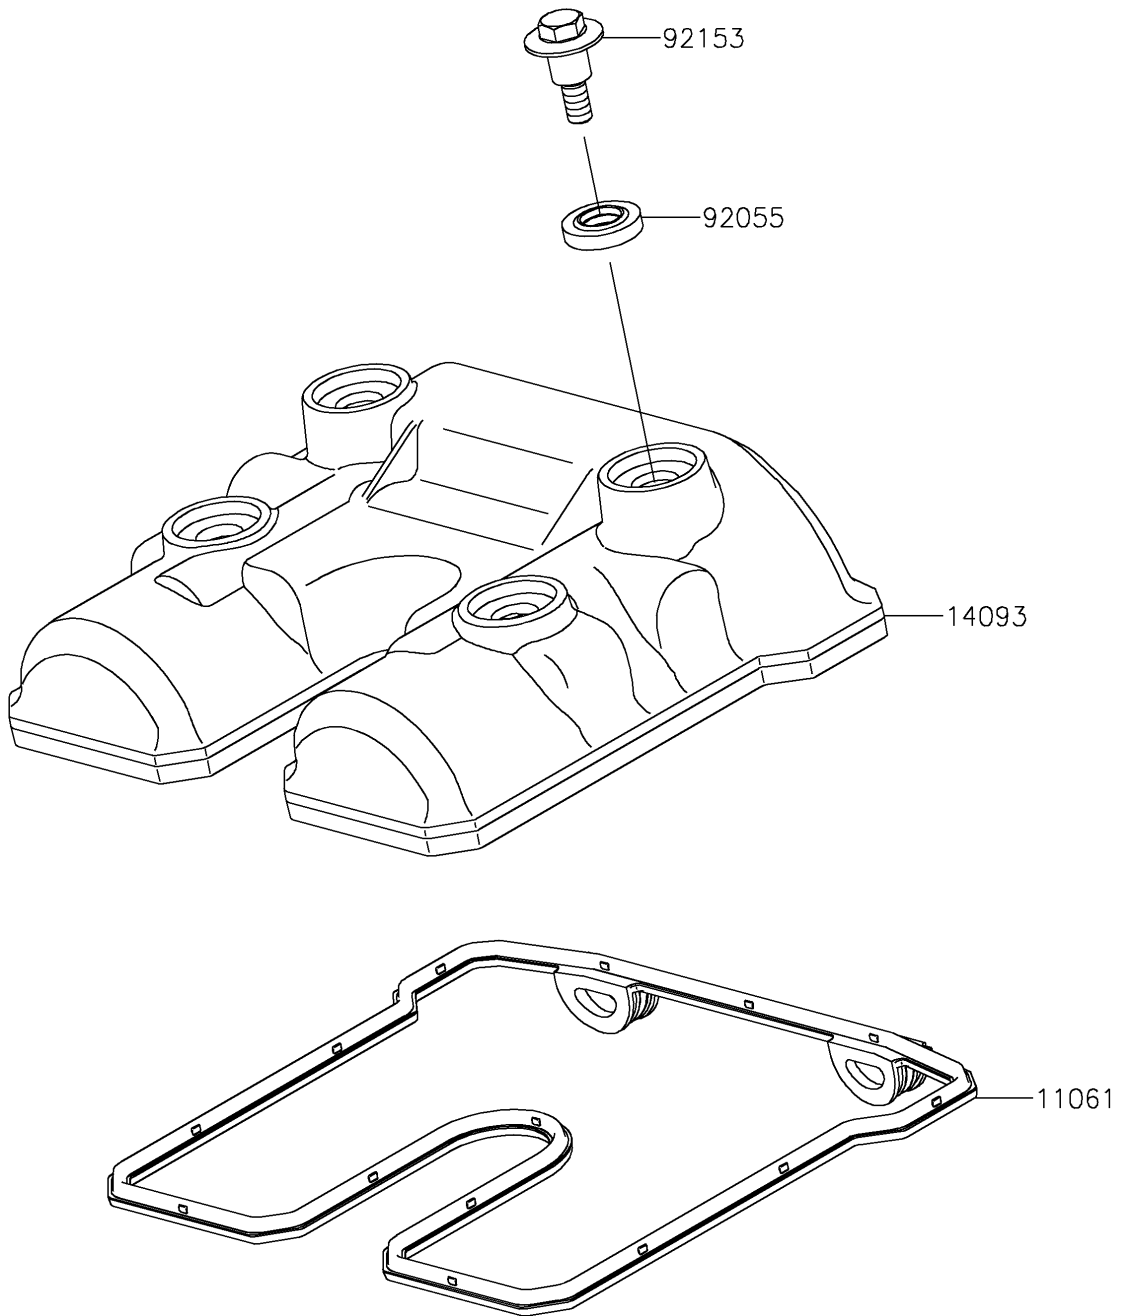

2021 KLX® 300R PARTS DIAGRAM

Cylinder Head Cover

E1112

2021 KLX®300R PARTS LIST

Cylinder Head Cover

ITEM NAME	PART NUMBER	QUANTITY
GASKET,HEAD COVER (Ref # 11061)	11061-0888	1
COVER,HEAD (Ref # 14093)	14093-0862	1
RING-O,HEAD COVER BOLT (Ref # 92055)	92055-0195	4
BOLT,FLANGED,6X22.5 (Ref # 92153)	92153-1343	4