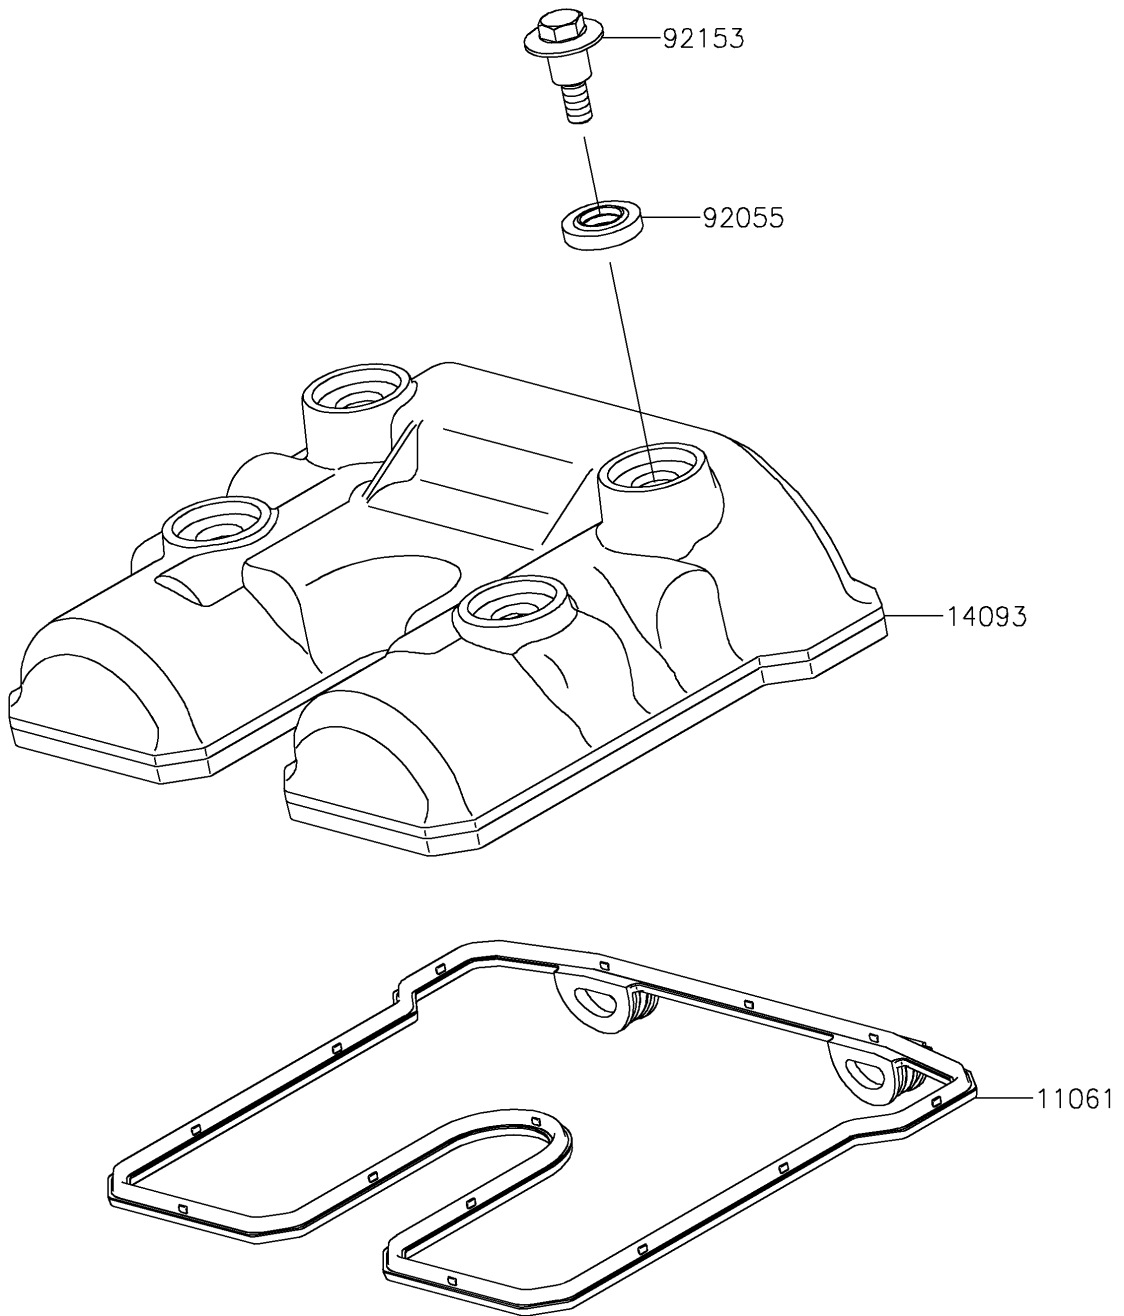

2021 KLX[®]300R PARTS DIAGRAM

Cylinder Head Cover

E1112

2021 KLX®300R PARTS LIST

Cylinder Head Cover

ITEM NAME	PART NUMBER	QUANTITY
GASKET,HEAD COVER (Ref # 11061)	11061-0888	1
COVER,HEAD (Ref # 14093)	14093-0862	1
RING-O,HEAD COVER BOLT (Ref # 92055)	92055-0195	4
BOLT,FLANGED,6X22.5 (Ref # 92153)	92153-1343	4