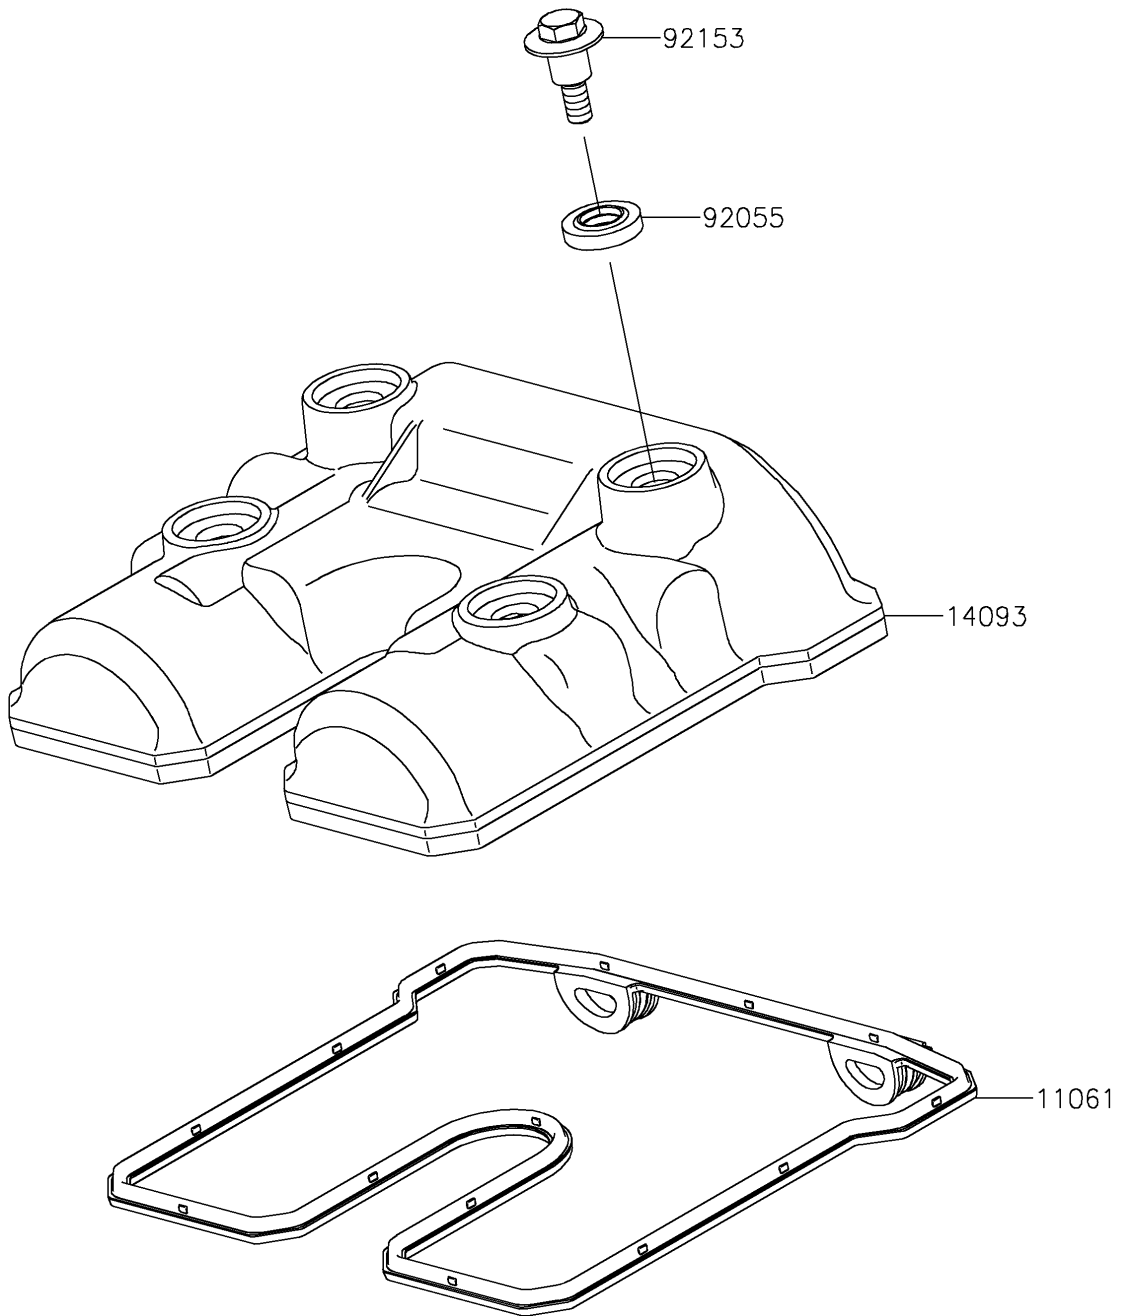

2022 KLX300R PARTS DIAGRAM

Cylinder Head Cover

E1112

2022 KLX300R PARTS LIST

Cylinder Head Cover

ITEM NAME	PART NUMBER	QUANTITY
GASKET,HEAD COVER (Ref # 11061)	11061-0888	1
COVER,HEAD (Ref # 14093)	14093-0862	1
RING-O,HEAD COVER BOLT (Ref # 92055)	92055-0195	4
BOLT,FLANGED,6X22.5 (Ref # 92153)	92153-1343	4