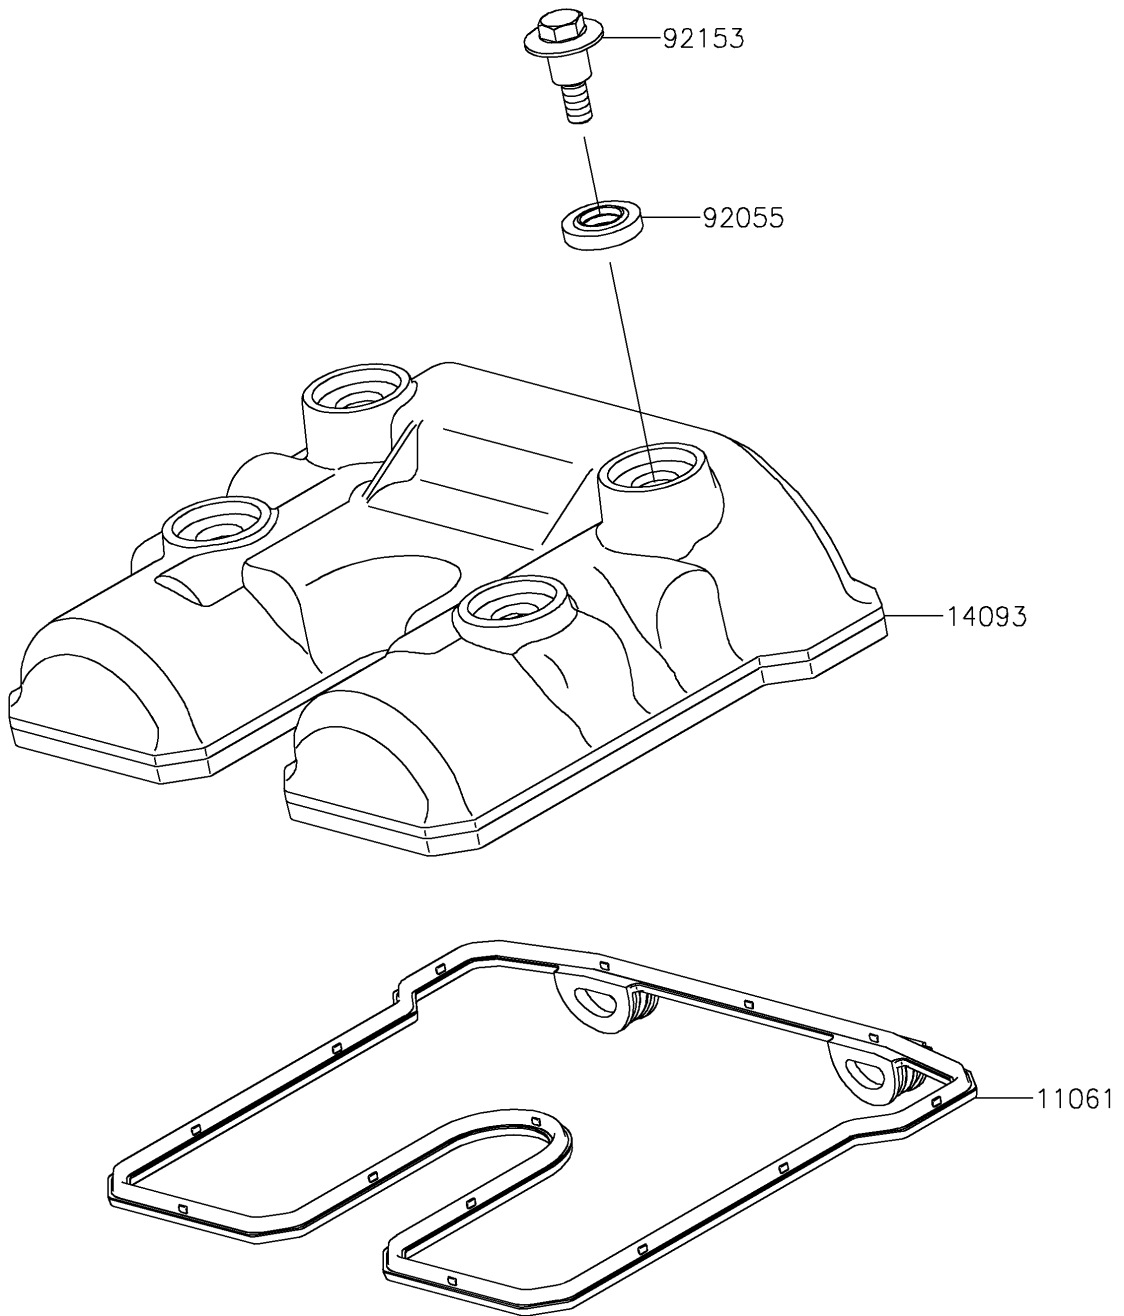

2022 KLX®300R PARTS DIAGRAM

Cylinder Head Cover

E1112

2022 KLX®300R PARTS LIST

Cylinder Head Cover

ITEM NAME	PART NUMBER	QUANTITY
GASKET,HEAD COVER (Ref # 11061)	11061-0888	1
COVER,HEAD (Ref # 14093)	14093-0862	1
RING-O,HEAD COVER BOLT (Ref # 92055)	92055-0195	4
BOLT,FLANGED,6X22.5 (Ref # 92153)	92153-1343	4