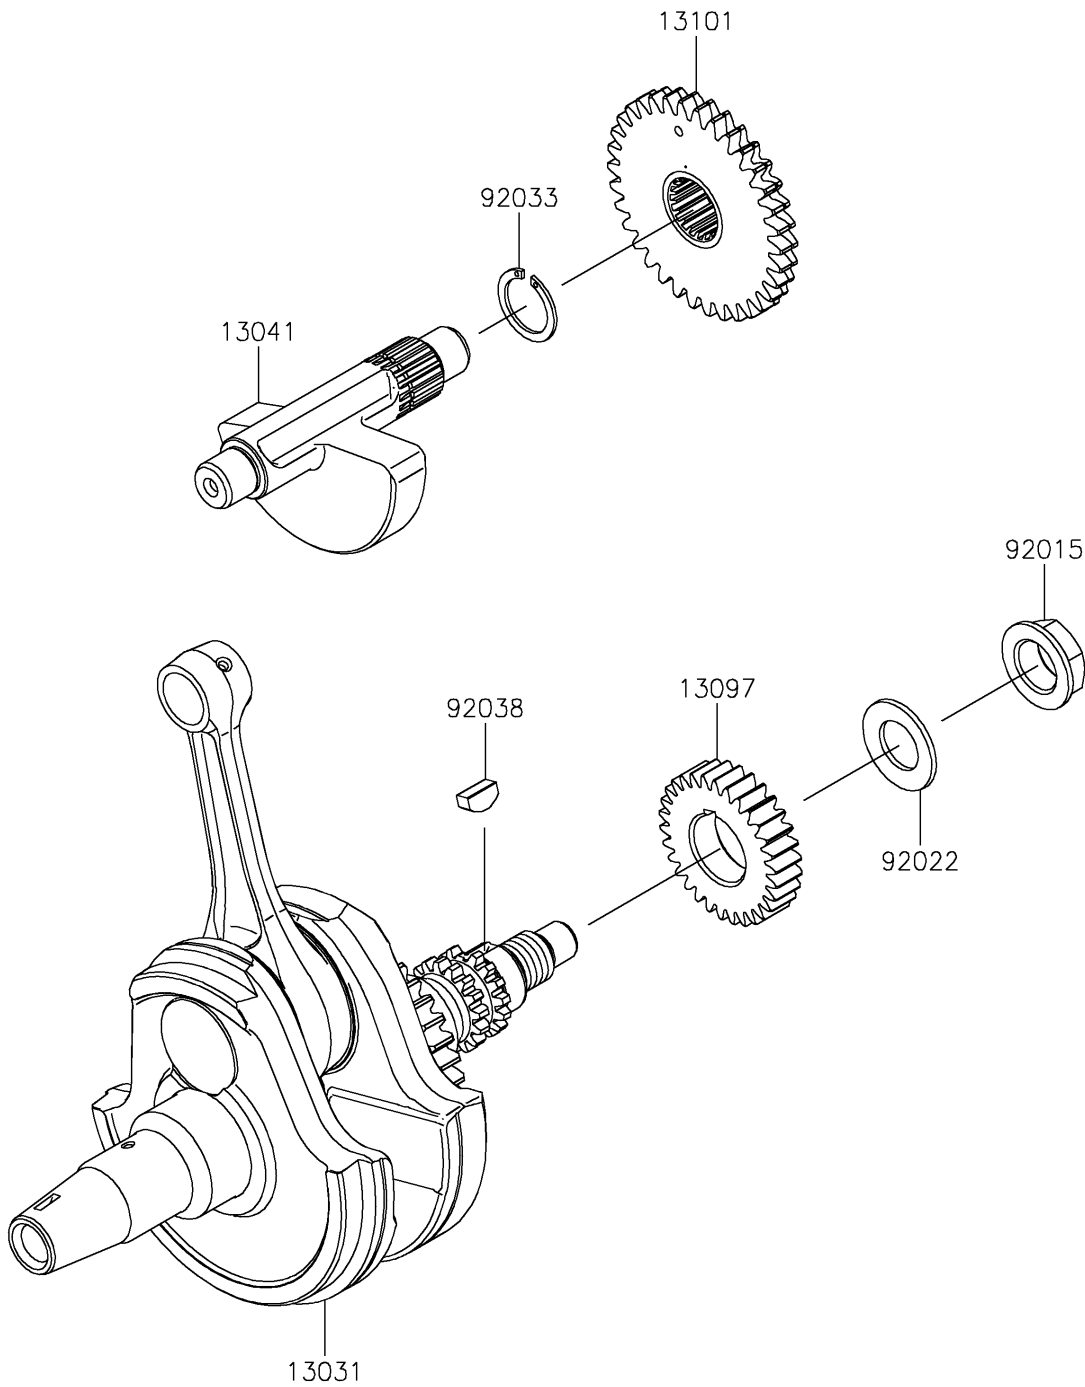

2021 KLX® 300R PARTS DIAGRAM

Crankshaft

E1321

2021 KLX®300R PARTS LIST

Crankshaft

ITEM NAME	PART NUMBER	QUANTITY
CRANKSHAFT-COMP (Ref # 13031)	13031-0999	1
BALANCER (Ref # 13041)	13041-0001	1
GEAR-PRIMARY SPUR,30T (Ref # 13097)	13097-0087	1
GEAR-ASSY,BALANCER (Ref # 13101)	13101-0629	1
NUT,16MM (Ref # 92015)	92015-1581	1
WASHER,16.3X29X1.75 (Ref # 92022)	92022-1356	1
RING-SNAP,18MM (Ref # 92033)	92033-029	1
KEY (Ref # 92038)	92038-1057	1