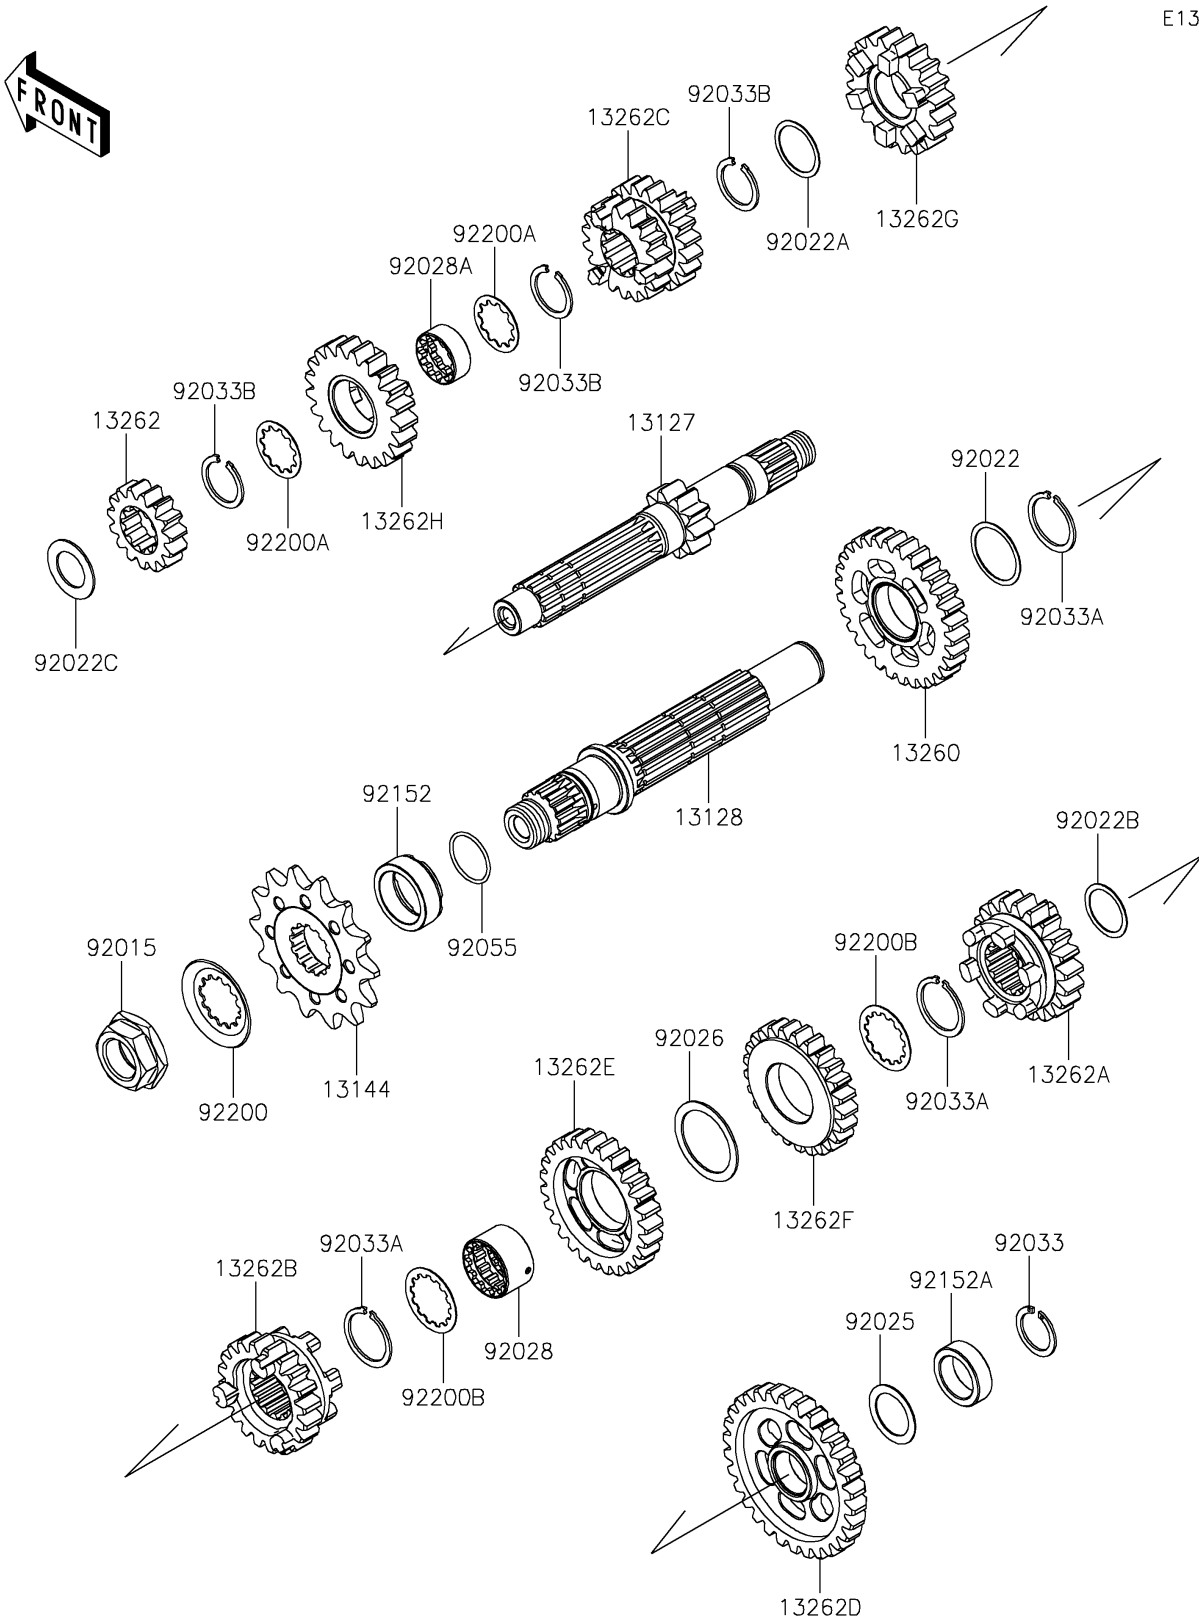

2021 KLX®300R PARTS DIAGRAM

Transmission

E1361

2021 KLX®300R PARTS LIST

Transmission

ITEM NAME	PART NUMBER	QUANTITY
SHAFT-TRANSMISSION INPUT,10T (Ref # 13127)	13127-0670	1
SHAFT-TRANSMISSION OUTPUT (Ref # 13128)	13128-0695	1
SPROCKET-OUTPUT,14T (Ref # 13144)	13144-0055	1
GEAR,OUTPUT 2ND,30T (Ref # 13260)	13260-1386	1
GEAR,INPUT 2ND,15T (Ref # 13262)	13262-0480	1
GEAR,OUTPUT 5TH,21T (Ref # 13262A)	13262-0483	1
GEAR,OUTPUT TOP,20T (Ref # 13262B)	13262-0484	1
GEAR,INPUT 3RD&4TH,18T&20T (Ref # 13262C)	13262-0549	1
GEAR,OUTPUT LOW,30T (Ref # 13262D)	13262-0597	1
GEAR,OUTPUT 3RD,27T (Ref # 13262E)	13262-0598	1
GEAR,OUTPUT 4TH,25T (Ref # 13262F)	13262-0599	1
GEAR,INPUT 5TH,20T (Ref # 13262G)	13262-0600	1
GEAR,INPUT TOP,21T (Ref # 13262H)	13262-1380	1
NUT,20MM (Ref # 92015)	92015-1963	1
WASHER,25.3X30X0.5 (Ref # 92022)	92022-159	1
WASHER,22.3X27X0.5 (Ref # 92022A)	92022-198	1
WASHER,20.5X25.5X0.5 (Ref # 92022B)	92022-252	1
WASHER,17.3X28X1 (Ref # 92022C)	92022-255	1
SHIM,T=0.7 (Ref # 92025)	92025-1451	1
SPACER,30X38X1.0 (Ref # 92026)	92026-079	1
BUSHING,OUTPUT 3RD&4TH GEAR (Ref # 92028)	92028-1822	1
BUSHING,INPUT TOP GEAR (Ref # 92028A)	92028-1823	1
RING-SNAP,18MM (Ref # 92033)	92033-029	1
RING-SNAP,25MM (Ref # 92033A)	92033-1172	3
RING-SNAP (Ref # 92033B)	92033-1293	3
RING-O,21.5X1.5 (Ref # 92055)	92055-0196	1
COLLAR (Ref # 92152)	92152-1350	1
COLLAR,20X28X8.5 (Ref # 92152A)	92152-1357	1
WASHER (Ref # 92200)	92200-0851	1

2021 KLX®300R PARTS LIST

Transmission

ITEM NAME	PART NUMBER	QUANTITY
WASHER,INPUT (Ref # 92200A)	92200-1370	2
WASHER,OUTPUT (Ref # 92200B)	92200-1371	2