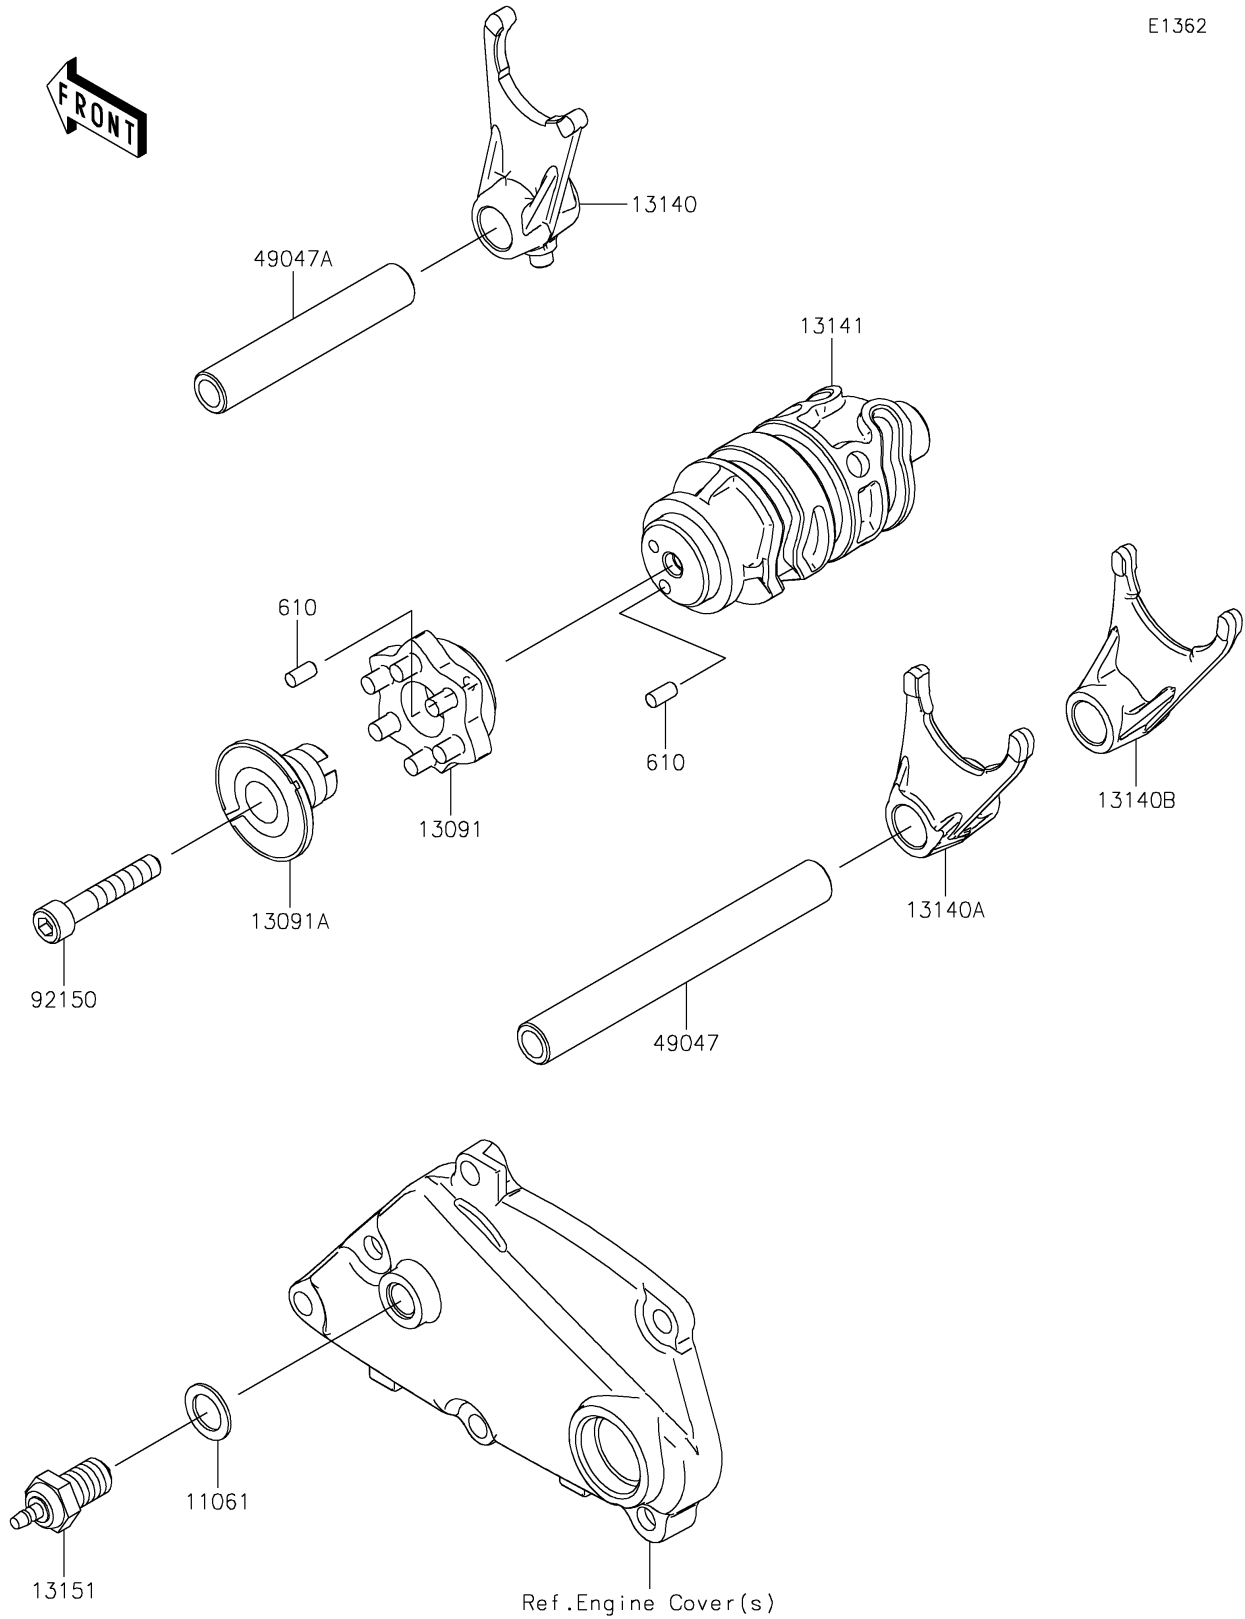

2021 KLX[®]300R PARTS DIAGRAM

Gear Change Drum/Shift Fork(s)

E1362

2021 KLX®300R PARTS LIST

Gear Change Drum/Shift Fork(s)

ITEM NAME	PART NUMBER	QUANTITY
GASKET,10.5X16X1 (Ref # 11061)	11061-0373	1
HOLDER,CHANGE DRUM (Ref # 13091)	13091-1856	1
HOLDER,CHANGE DRUM (Ref # 13091A)	13091-1862	1
FORK-SHIFT,5TH&TOP (Ref # 13140)	13140-1216	1
FORK-SHIFT,2ND&3RD (Ref # 13140A)	13140-1217	1
FORK-SHIFT,LOW&4TH (Ref # 13140B)	13140-1218	1
DRUM-CHANGE (Ref # 13141)	13141-0039	1
SWITCH-COMP,NEUTRAL (Ref # 13151)	13151-1102	1
ROD-SHIFT,L=106.7 (Ref # 49047)	49047-1056	1
ROD-SHIFT,L=71.7 (Ref # 49047A)	49047-1057	1
BOLT,SOCKET,6X35 (Ref # 92150)	92150-1484	1
ROLLER,4X8 (Ref # 610)	610A0408	2