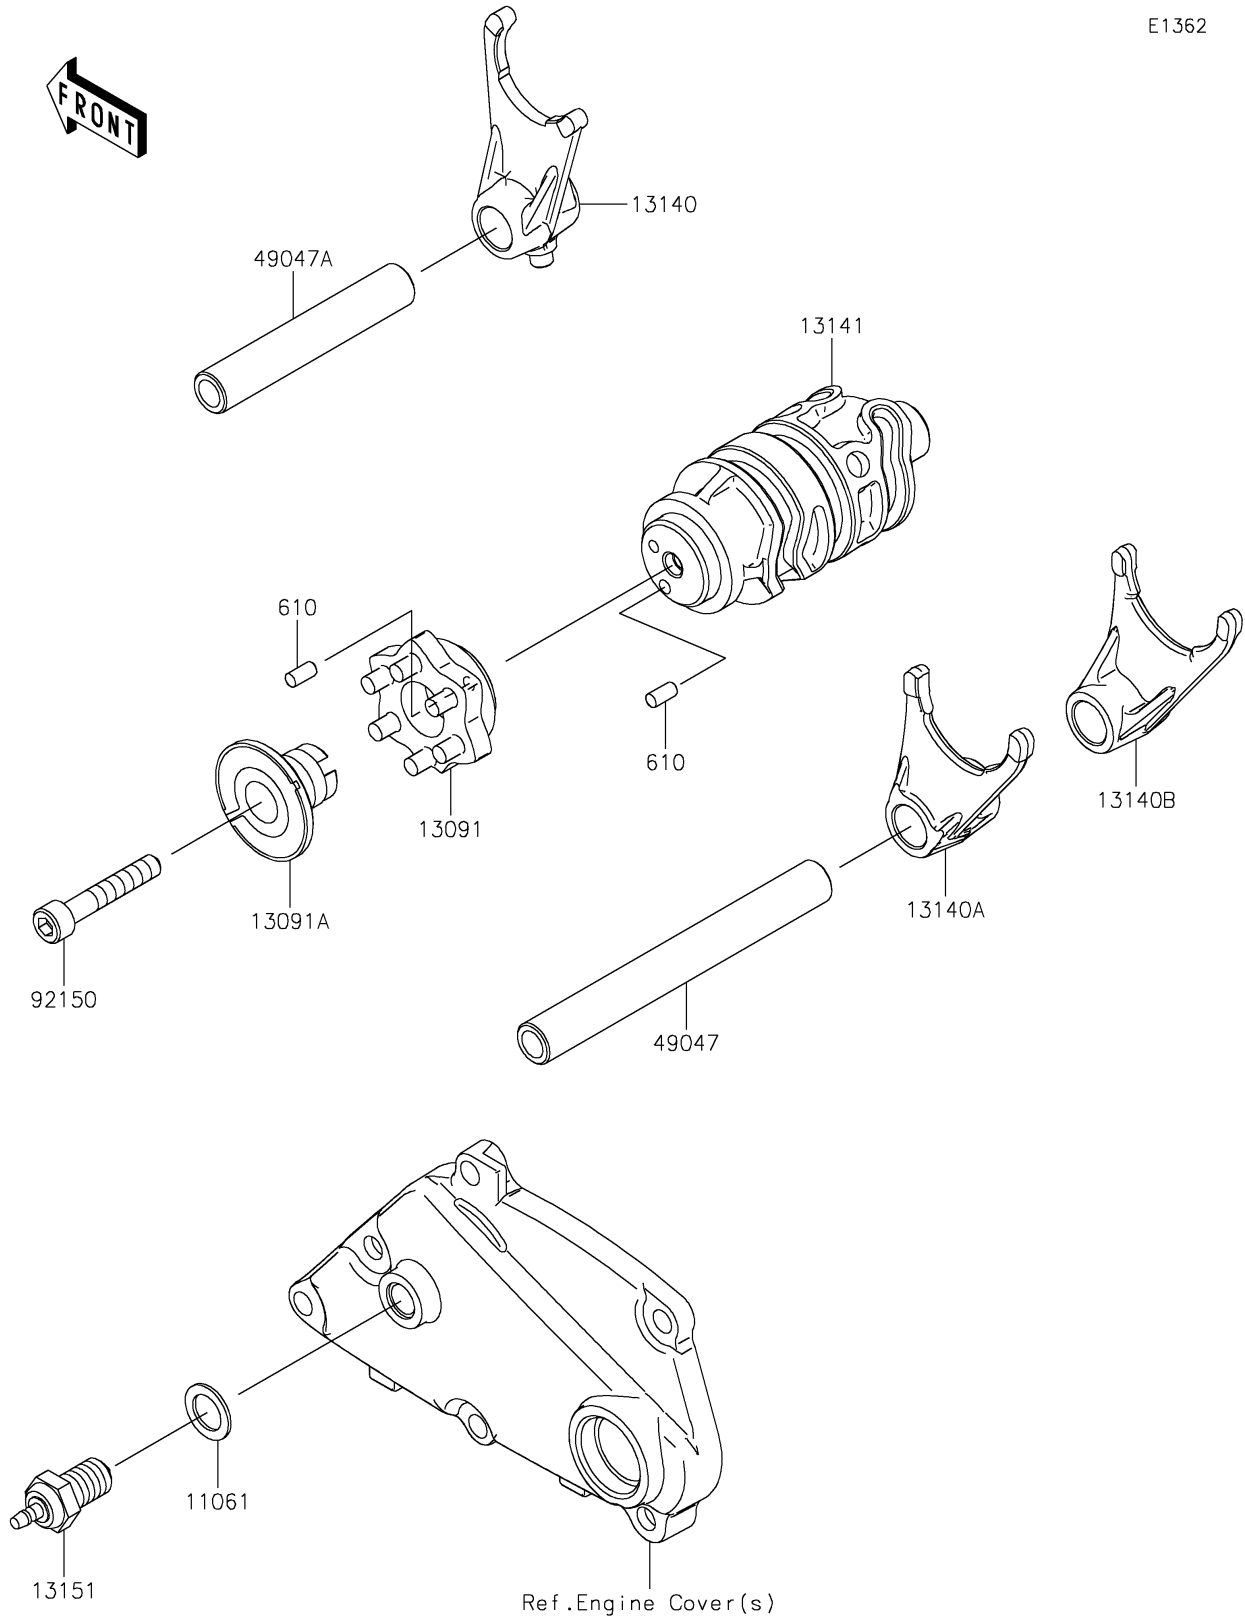

2021 KLX®300R PARTS DIAGRAM

Gear Change Drum/Shift Fork(s)

E1362

2021 KLX®300R PARTS LIST

Gear Change Drum/Shift Fork(s)

ITEM NAME	PART NUMBER	QUANTITY
GASKET,10.5X16X1 (Ref # 11061)	11061-0373	1
HOLDER,CHANGE DRUM (Ref # 13091)	13091-1856	1
HOLDER,CHANGE DRUM (Ref # 13091A)	13091-1862	1
FORK-SHIFT,5TH&TOP (Ref # 13140)	13140-1216	1
FORK-SHIFT,2ND&3RD (Ref # 13140A)	13140-1217	1
FORK-SHIFT,LOW&4TH (Ref # 13140B)	13140-1218	1
DRUM-CHANGE (Ref # 13141)	13141-0039	1
SWITCH-COMP,NEUTRAL (Ref # 13151)	13151-1102	1
ROD-SHIFT,L=106.7 (Ref # 49047)	49047-1056	1
ROD-SHIFT,L=71.7 (Ref # 49047A)	49047-1057	1
BOLT,SOCKET,6X35 (Ref # 92150)	92150-1484	1
ROLLER,4X8 (Ref # 610)	610A0408	2