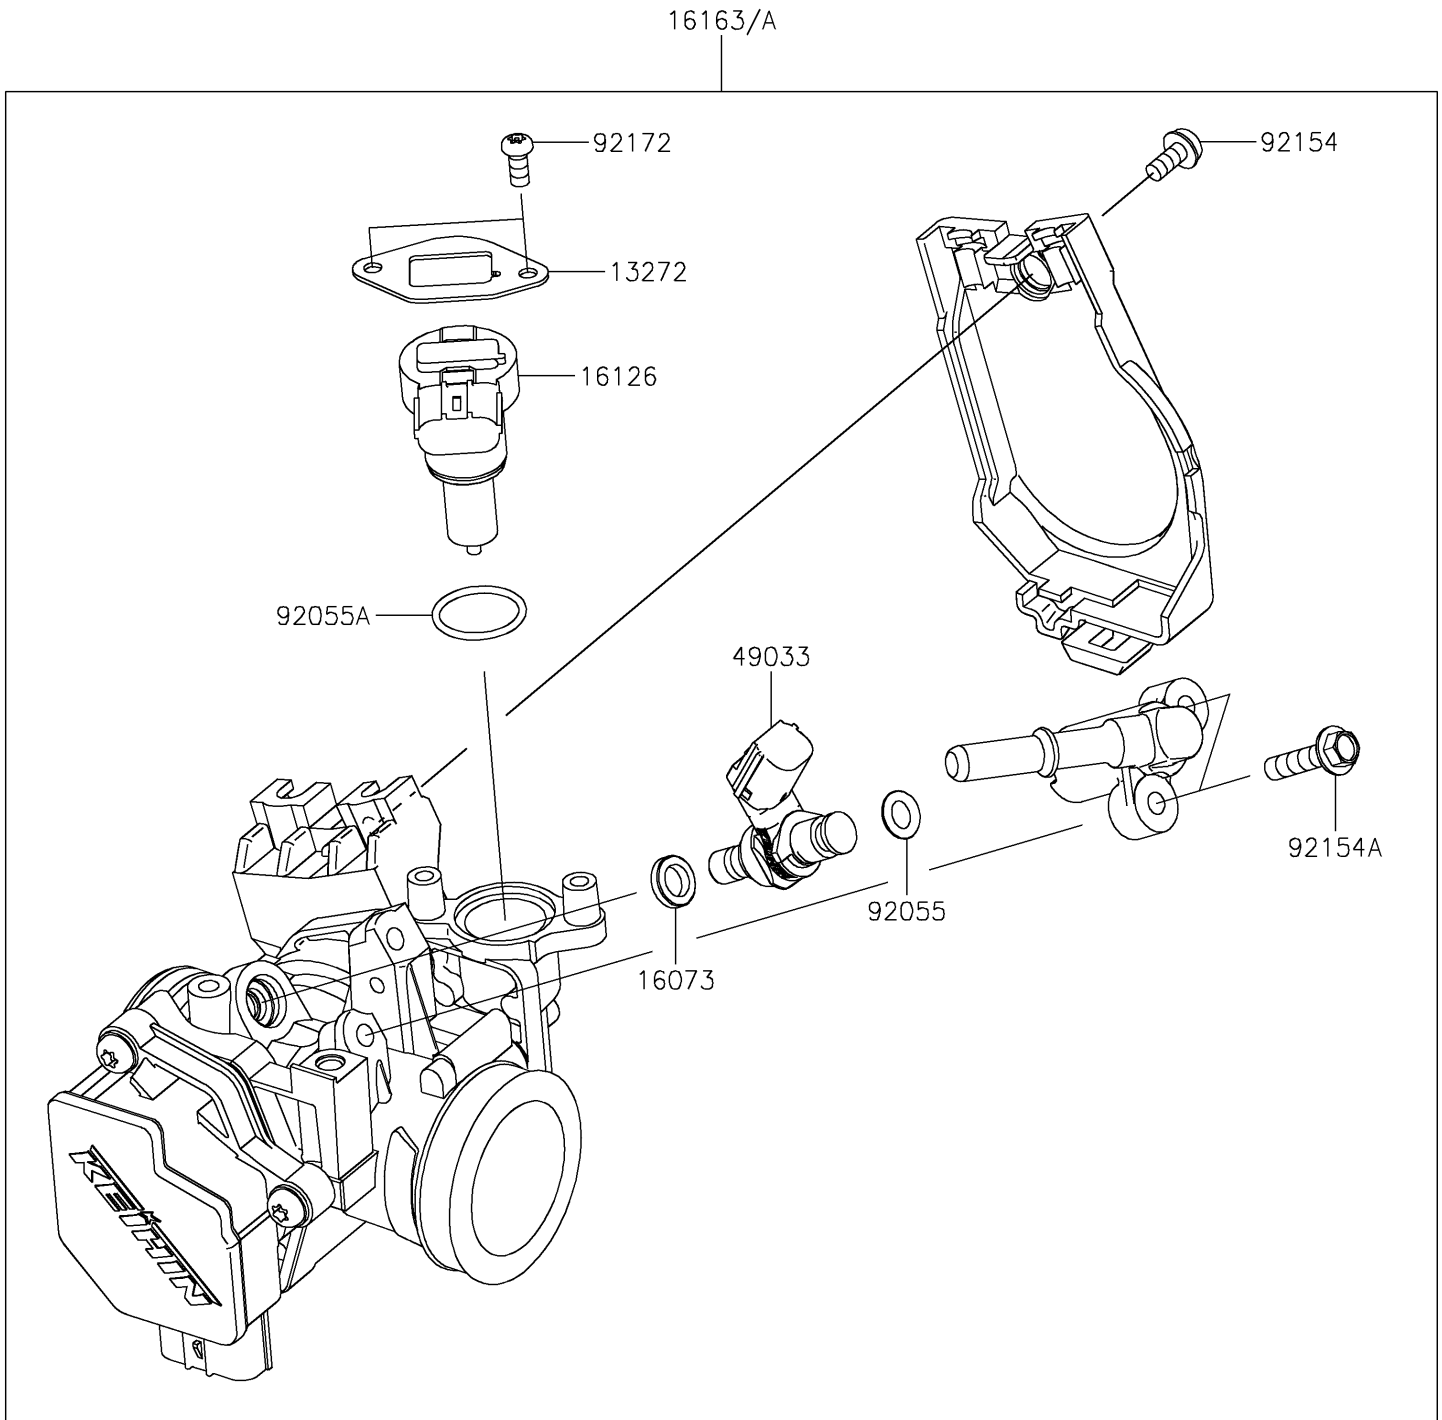

2021 KLX® 300R PARTS DIAGRAM

Throttle

E1510

2021 KLX®300R PARTS LIST

Throttle

ITEM NAME	PART NUMBER	QUANTITY
PLATE (Ref # 13272)	13272-1862	1
INSULATOR (Ref # 16073)	16073-0821	1
VALVE,ISC (Ref # 16126)	16126-0729	1
THROTTLE-ASSY (Ref # 16163)	16163-0985	1
THROTTLE-ASSY (Ref # 16163A)	16163-1143	1
NOZZLE-INJECTION (Ref # 49033)	49033-0566	1
RING-O,6.3X2.2 (Ref # 92055)	92055-0821	1
RING-O (Ref # 92055A)	92055-0826	1
BOLT (Ref # 92154)	92154-0133	1
BOLT,FLANGED,5X20 (Ref # 92154A)	92154-1559	2
SCREW,TORX (Ref # 92172)	92172-0903	2