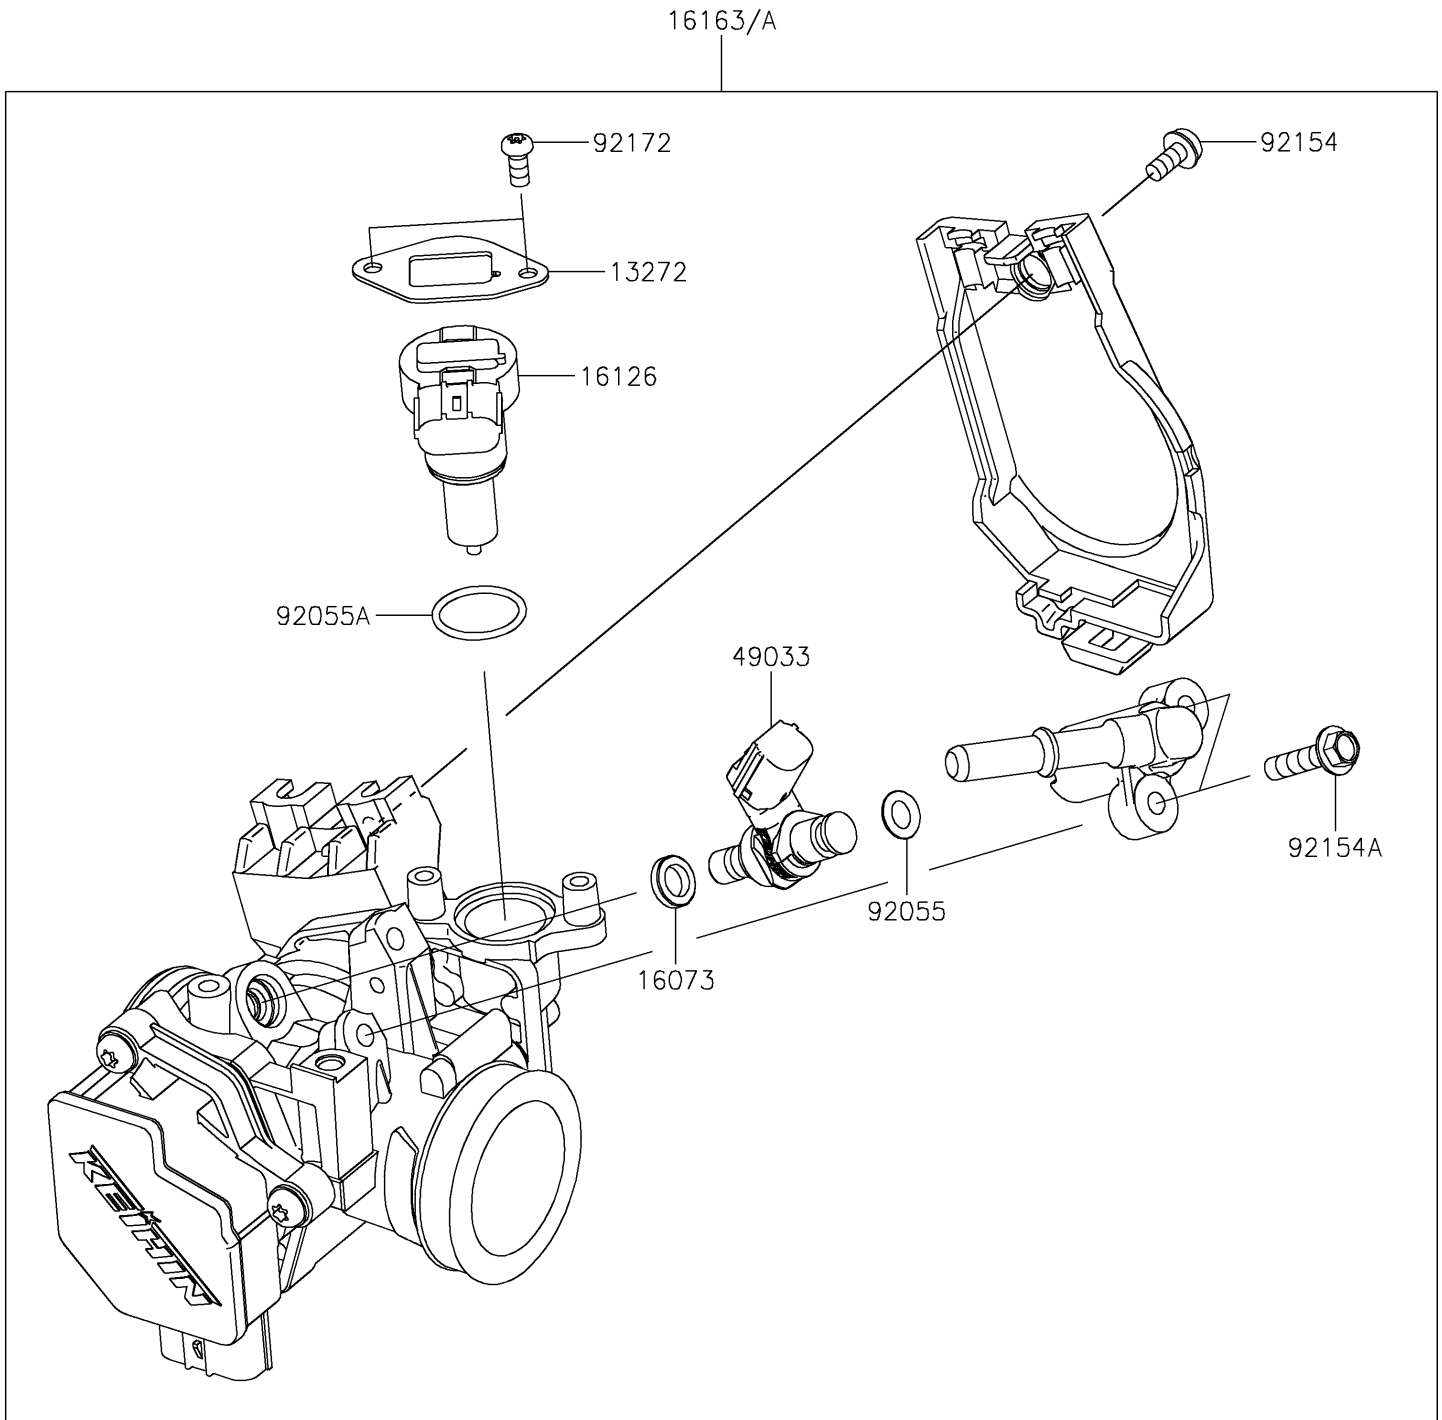

2022 KLX300R PARTS DIAGRAM

Throttle

E1510

2022 KLX300R PARTS LIST

Throttle

ITEM NAME	PART NUMBER	QUANTITY
PLATE (Ref # 13272)	13272-1862	1
INSULATOR (Ref # 16073)	16073-0821	1
VALVE,ISC (Ref # 16126)	16126-0729	1
THROTTLE-ASSY (Ref # 16163)	16163-0985	1
THROTTLE-ASSY (Ref # 16163A)	16163-1143	1
NOZZLE-INJECTION (Ref # 49033)	49033-0566	1
RING-O,6.3X2.2 (Ref # 92055)	92055-0821	1
RING-O (Ref # 92055A)	92055-0826	1
BOLT (Ref # 92154)	92154-0133	1
BOLT,FLANGED,5X20 (Ref # 92154A)	92154-1559	2
SCREW,TORX (Ref # 92172)	92172-0903	2