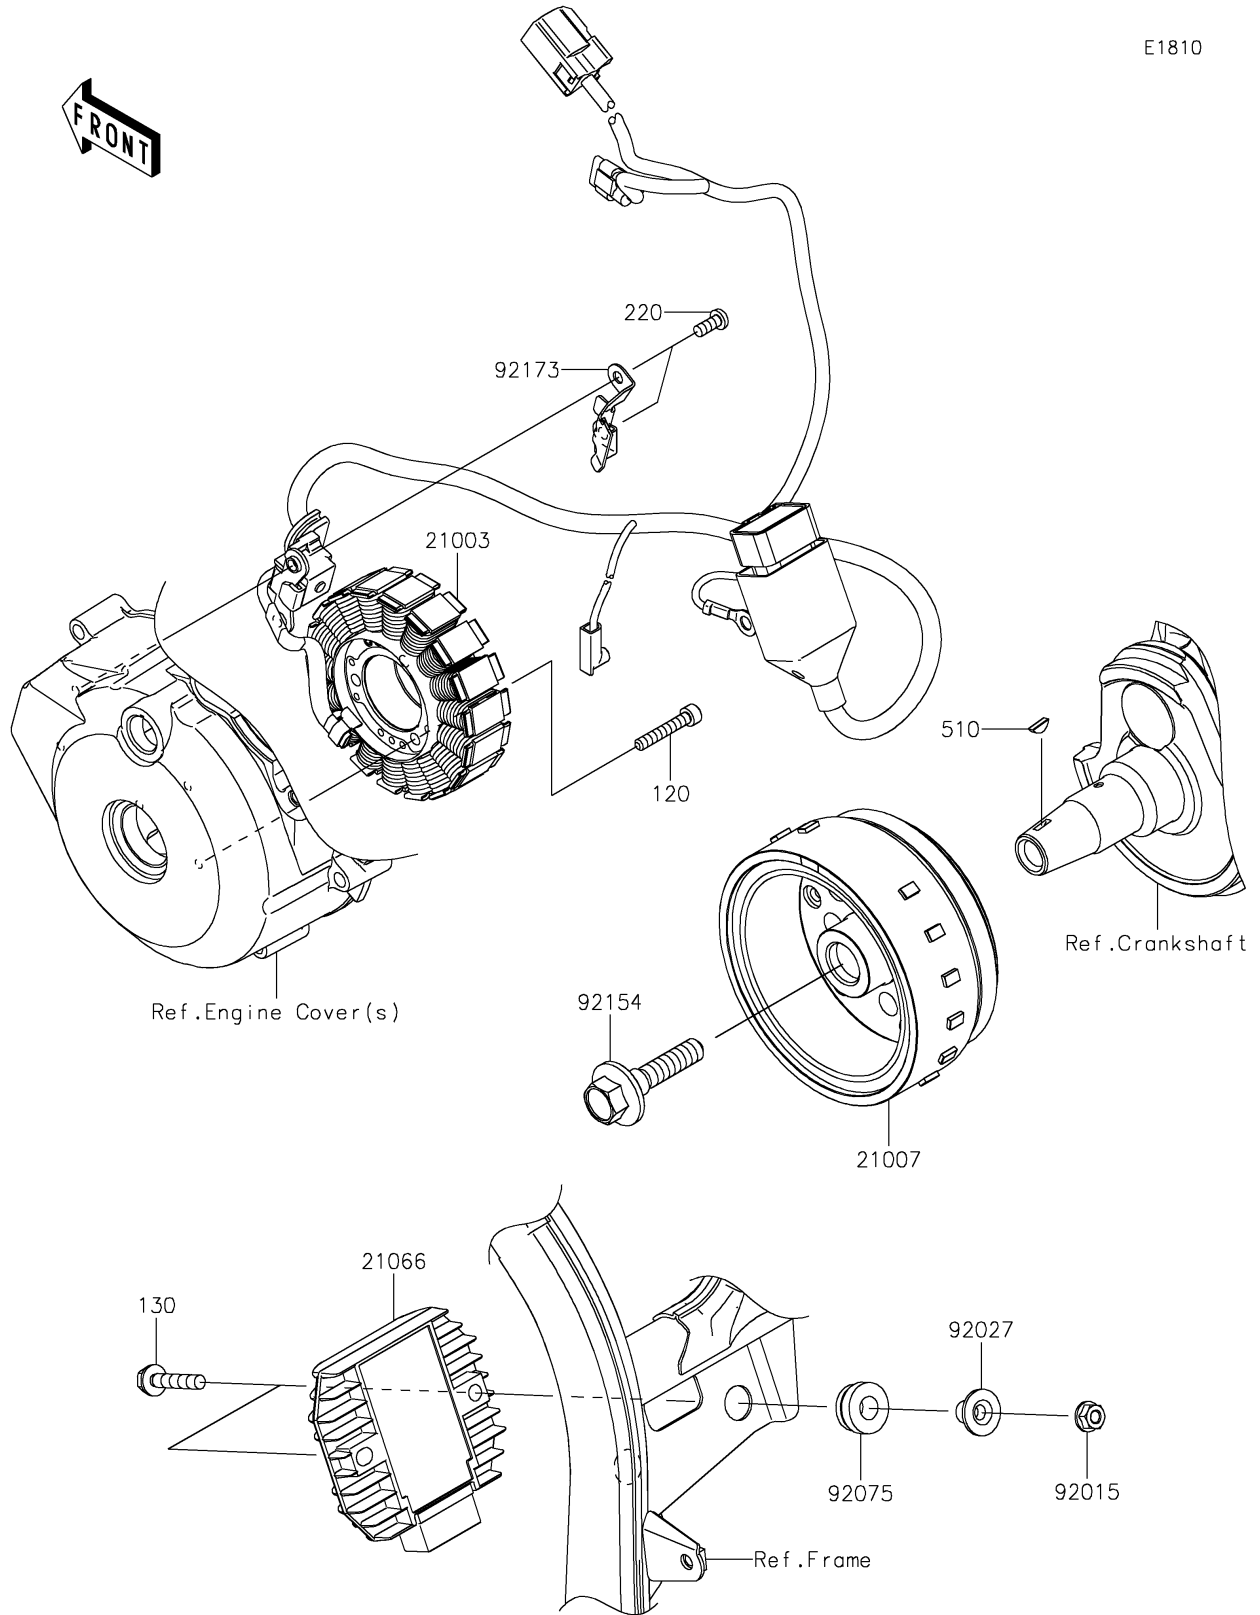

2021 KLX[®]300R PARTS DIAGRAM

Generator

E1810

2021 KLX®300R PARTS LIST

Generator

ITEM NAME	PART NUMBER	QUANTITY
STATOR (Ref # 21003)	21003-0187	1
ROTOR (Ref # 21007)	21007-0678	1
REGULATOR-VOLTAGE (Ref # 21066)	21066-0724	1
NUT,FLANGED,6MM,BLACK (Ref # 92015)	92015-1233	2
COLLAR,FLANGED,L=12.1,BLACK (Ref # 92027)	92027-1651	2
DAMPER (Ref # 92075)	92075-277	2
BOLT (Ref # 92154)	92154-1309	1
CLAMP (Ref # 92173)	92173-1150	1
BOLT-SOCKET,5X30 (Ref # 120)	120CA0530	3
BOLT-FLANGED,6X30 (Ref # 130)	130BA0630	2
SCREW-PAN-CROS,5X12 (Ref # 220)	220AA0512	2
KEY-WOODRUFF (Ref # 510)	510A3100	1