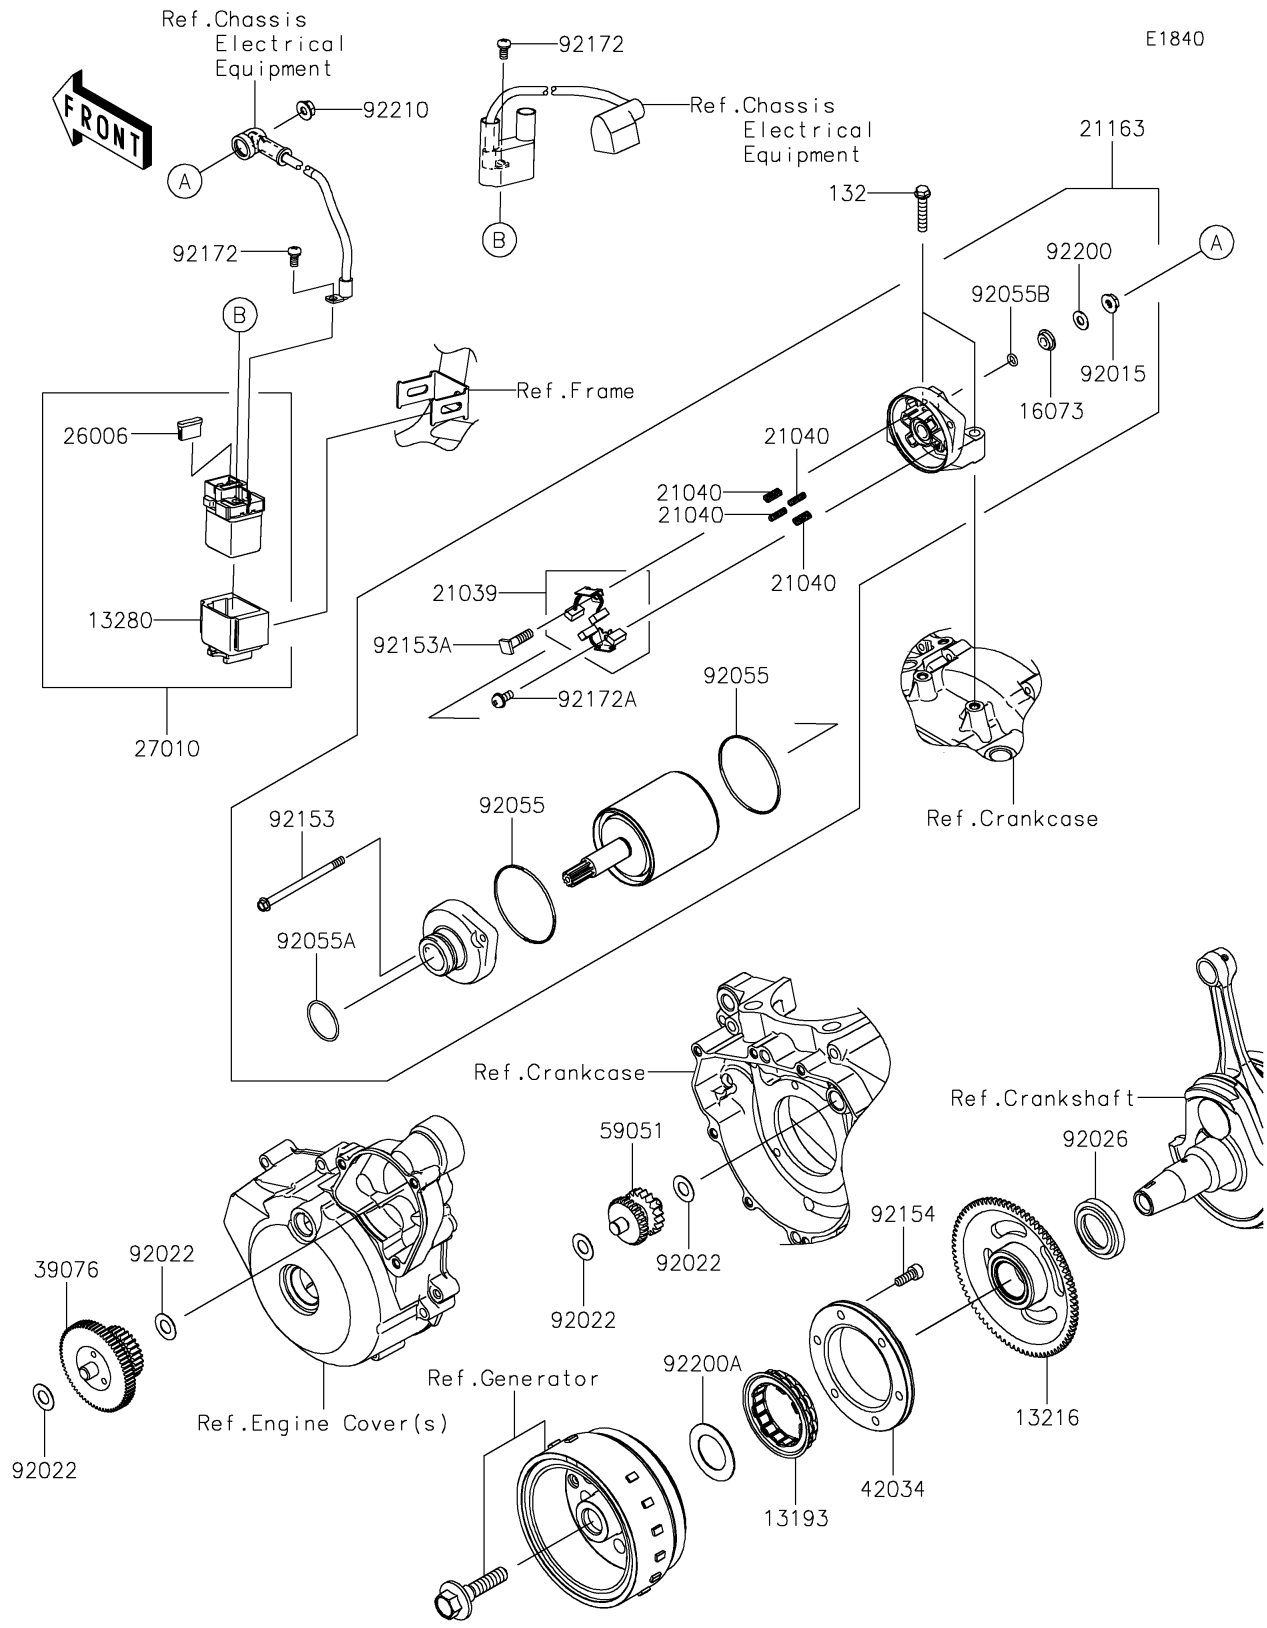

2022 KLX® 300R PARTS DIAGRAM

Starter Motor

2022 KLX®300R PARTS LIST

Starter Motor

ITEM NAME	PART NUMBER	QUANTITY
CLUTCH-ASSY-ONEWAY (Ref # 13193)	13193-0007	1
GEAR-COMP,ONEWAY CLUTCH (Ref # 13216)	13216-1148	1
HOLDER (Ref # 13280)	13280-0818	1
INSULATOR (Ref # 16073)	16073-0053	1
BRUSH,CARBON (Ref # 21039)	21039-0004	1
SPRING-BRUSH (Ref # 21040)	21040-0003	4
STARTER-ELECTRIC (Ref # 21163)	21163-0046	1
FUSE,BLADE,20A,YELLOW (Ref # 26006)	26006-1051	1
SWITCH (Ref # 27010)	27010-0765	1
LIMITER,STARTER IDLE GEAR (Ref # 39076)	39076-0020	1
COUPLING (Ref # 42034)	42034-0048	1
GEAR-SPUR,IDLE (Ref # 59051)	59051-0785	1
NUT,STARTER MOTOR (Ref # 92015)	92015-1476	1
WASHER,10.2X20X0.5 (Ref # 92022)	92022-1649	4
SPACER (Ref # 92026)	92026-0762	1
RING-O (Ref # 92055)	92055-0136	2
RING-O (Ref # 92055A)	92055-1276	1
RING-O,4.5X2.0 (Ref # 92055B)	92055-1370	1
BOLT (Ref # 92153)	92153-1850	2
BOLT (Ref # 92153A)	92153-1866	1
BOLT,SOCKET,6X16 (Ref # 92154)	92154-0235	6
SCREW-PAN-WS-CROS,5X10 (Ref # 92172)	92172-0234	2
SCREW (Ref # 92172A)	92172-0334	1
WASHER (Ref # 92200)	92200-0386	1
WASHER,27.2X44X1 (Ref # 92200A)	92200-0908	1
NUT,6MM (Ref # 92210)	92210-0188	1
BOLT-FLANGED-SMALL,6X30 (Ref # 132)	132BC0630	2