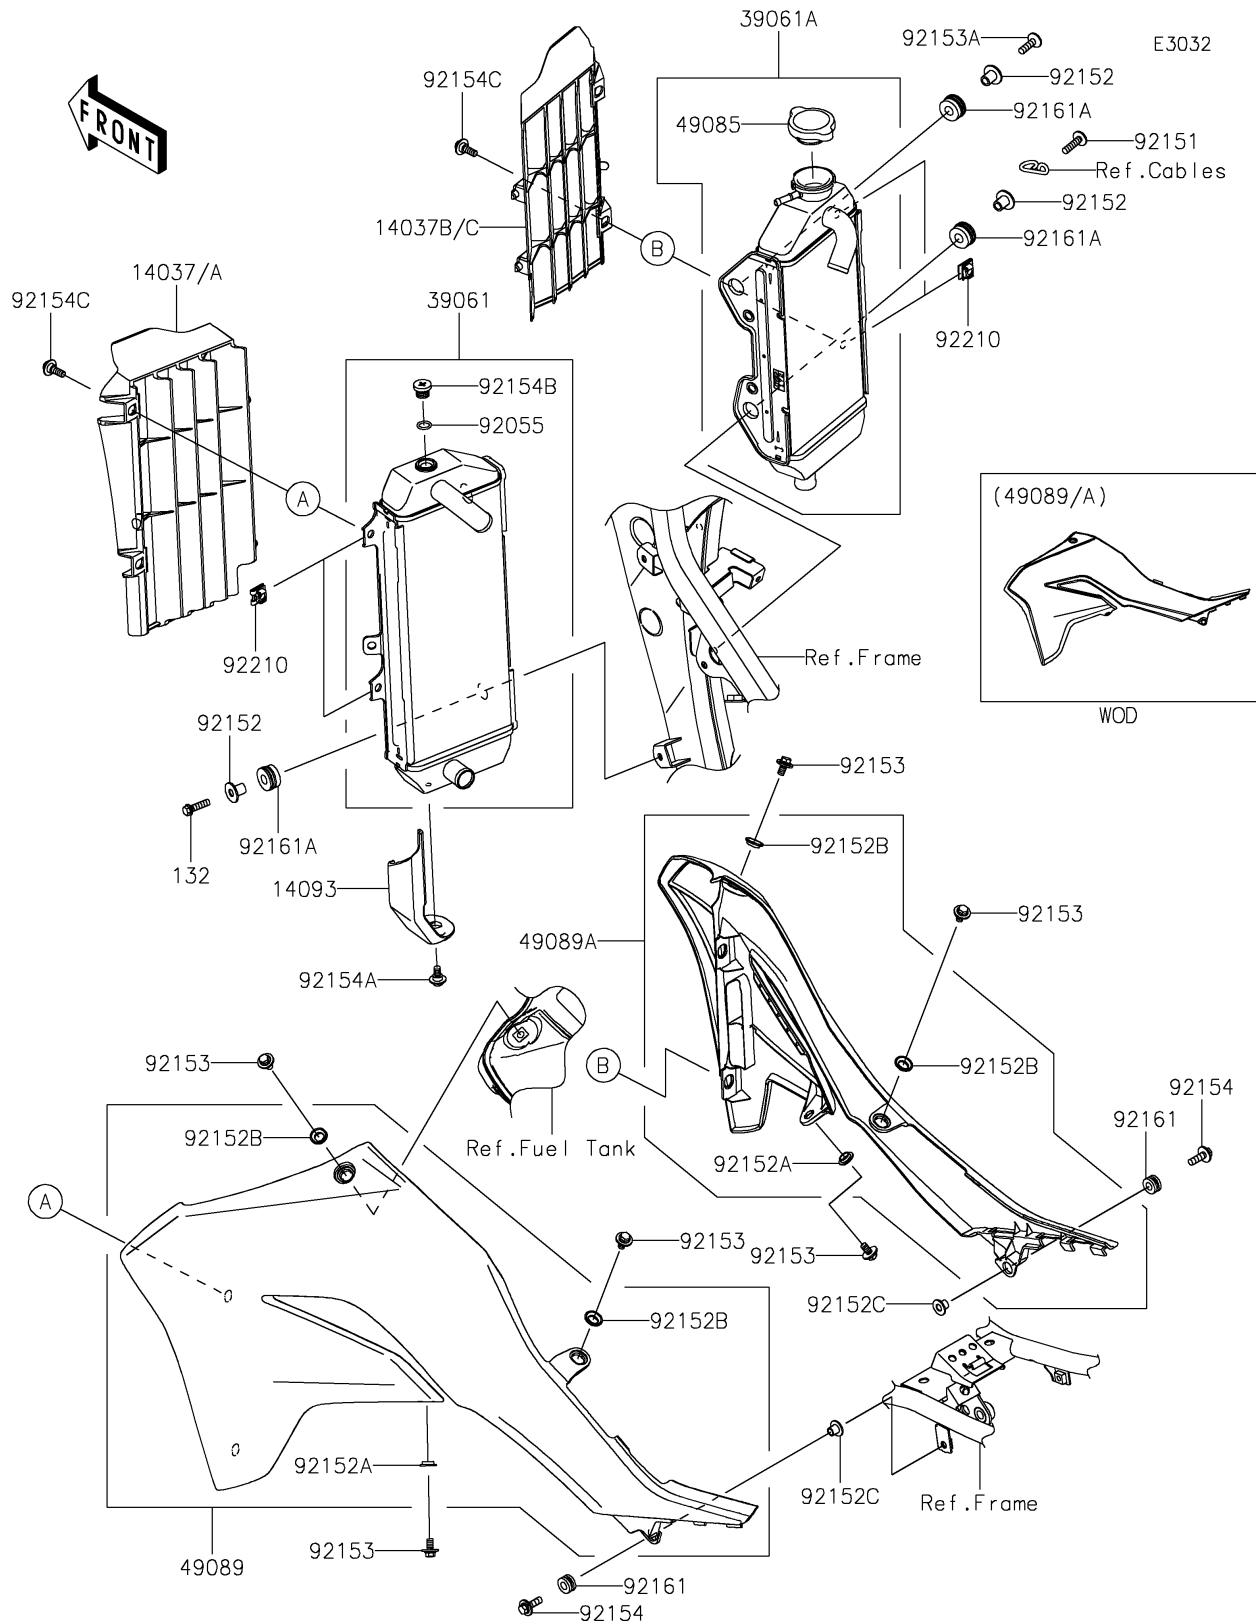

2021 KLX®300R PARTS DIAGRAM

Radiator

2021 KLX®300R PARTS LIST

Radiator

| ITEM NAME | PART NUMBER | QUANTITY |
|---|----------------|----------|
| SCREEN,LH,EBONY (Ref # 14037) | 14037-0775-6C | 1 |
| SCREEN,RH,EBONY (Ref # 14037B) | 14037-0776-6C | 1 |
| COVER,RADIATOR (Ref # 14093) | 14093-0903 | 1 |
| RADIATOR-ASSY,LH (Ref # 39061) | 39061-0779 | 1 |
| RADIATOR-ASSY,RH (Ref # 39061A) | 39061-0780 | 1 |
| CAP-ASSY-PRESSURE (Ref # 49085) | 49085-0006 | 1 |
| SHROUD-ENGINE,LH,L.GREEN (Ref # 49089) | 49089-0979-290 | 1 |
| SHROUD-ENGINE,RH,L.GREEN (Ref # 49089A) | 49089-0980-290 | 1 |
| RING-O (Ref # 92055) | 92055-0866 | 1 |
| BOLT,SOCKET,6X25 (Ref # 92151) | 92151-1611 | 1 |
| COLLAR (Ref # 92152) | 92152-0666 | 4 |
| COLLAR,8.8X11.2X4 (Ref # 92152A) | 92152-0909 | 2 |
| COLLAR (Ref # 92152B) | 92152-1235 | 4 |
| COLLAR,6.3X8.3X9.2 (Ref # 92152C) | 92152-1671 | 2 |
| BOLT,6X12 (Ref # 92153) | 92153-0503 | 6 |
| BOLT,SOCKET,6X22 (Ref # 92153A) | 92153-0574 | 1 |
| BOLT,FLANGED,6X20 (Ref # 92154) | 92154-0392 | 2 |
| BOLT,FLANGED,6X9 (Ref # 92154A) | 92154-0546 | 1 |
| BOLT,AIR VENT (Ref # 92154B) | 92154-1738 | 1 |
| BOLT,FLANGED,6X28 (Ref # 92154C) | 92154-1739 | 4 |
| DAMPER,8X16X8.6 (Ref # 92161) | 92161-0685 | 2 |
| DAMPER (Ref # 92161A) | 92161-1950 | 4 |
| NUT,CLIP,6MM (Ref # 92210) | 92210-0867 | 4 |
| BOLT-FLANGED-SMALL,6X22 (Ref # 132) | 132BA0622 | 2 |