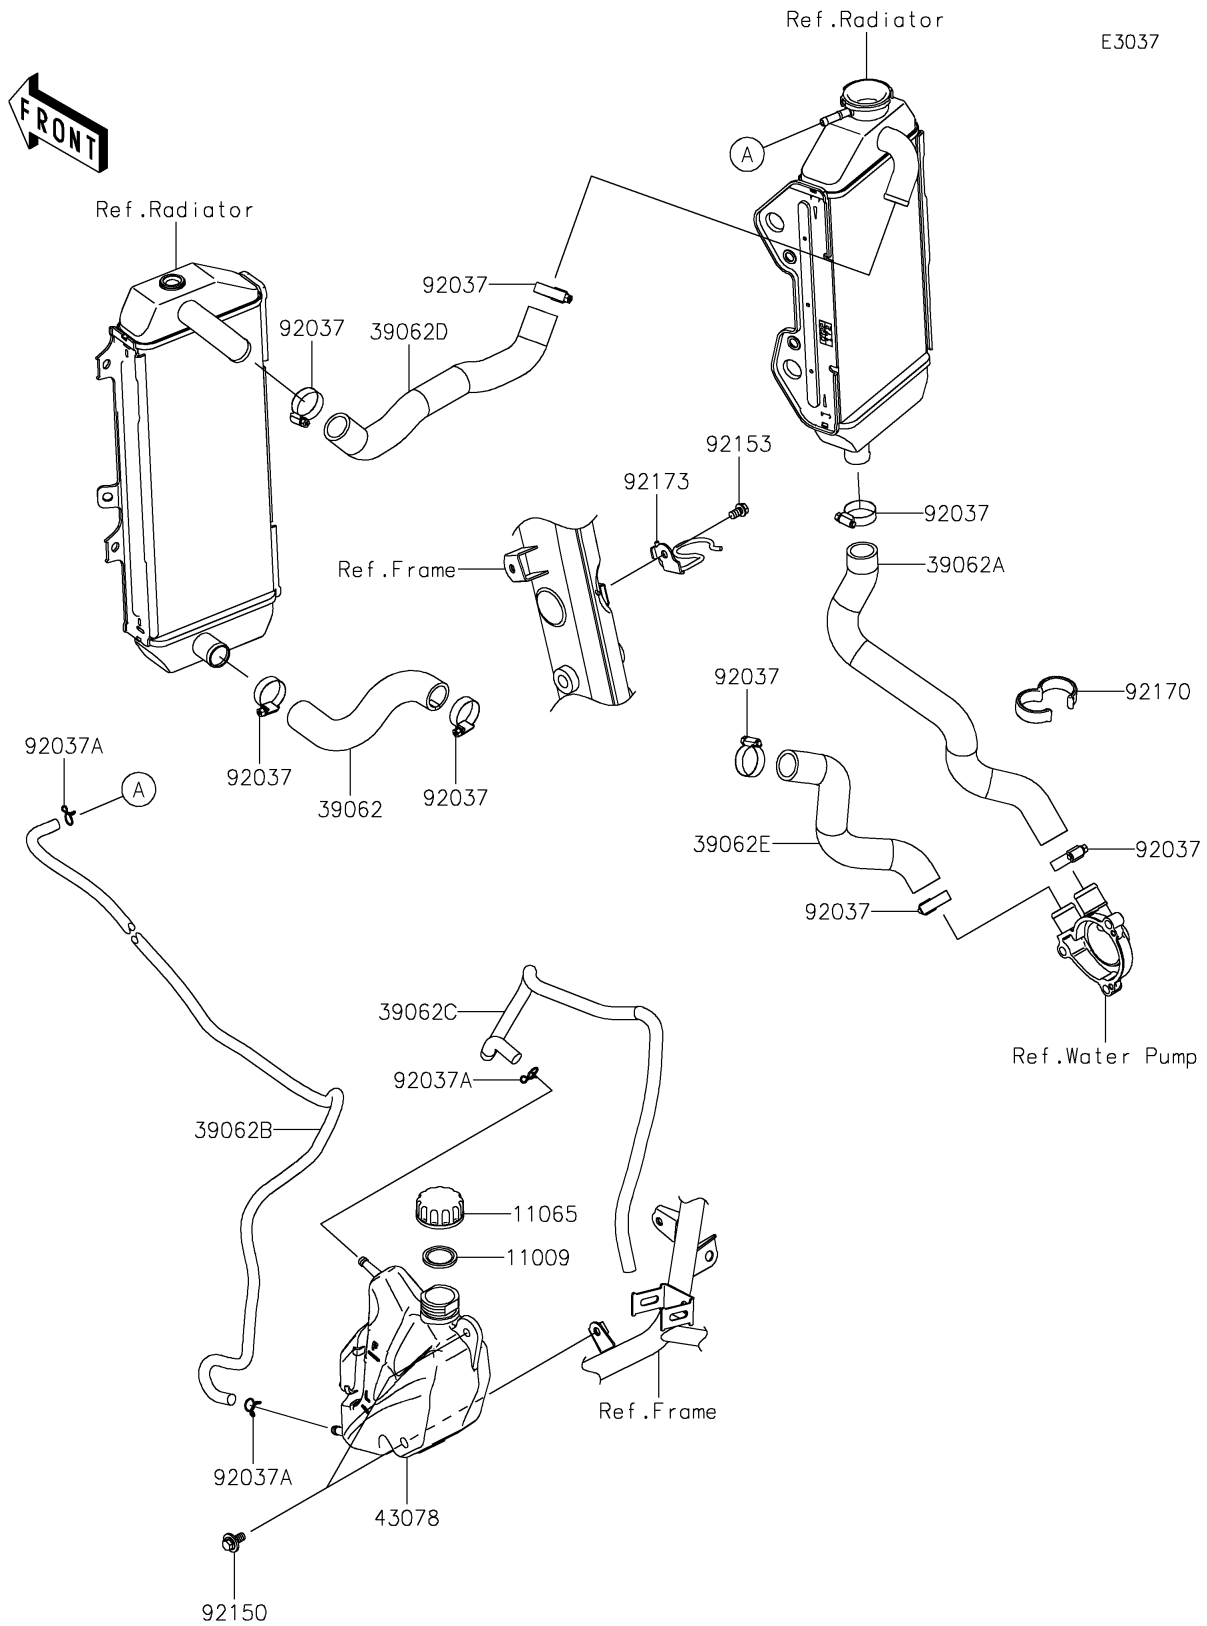

2021 KLX®300R PARTS DIAGRAM

Water Pipe

2021 KLX®300R PARTS LIST

Water Pipe

ITEM NAME	PART NUMBER	QUANTITY
GASKET,RESERVOIR TANK CAP (Ref # 11009)	11009-1145	1
CAP (Ref # 11065)	11065-0969	1
HOSE-COOLING,HEAD-RAD.LH (Ref # 39062)	39062-0843	1
HOSE-COOLING,RAD.RH-PUMP (Ref # 39062A)	39062-0845	1
HOSE-COOLING,RESERVOIR (Ref # 39062B)	39062-0846	1
HOSE-COOLING,RESERVOIR (Ref # 39062C)	39062-0858	1
HOSE-COOLING,RAD.LH-RAD.RH (Ref # 39062D)	39062-0910	1
HOSE-COOLING,PUMP-CYLINDER (Ref # 39062E)	39062-1563	1
RESERVOIR (Ref # 43078)	43078-0603	1
CLAMP,COOLING HOSE (Ref # 92037)	92037-1589	8
CLAMP (Ref # 92037A)	92037-1712	3
BOLT,6X14 (Ref # 92150)	92150-1340	2
BOLT,FLANGED,6X10 (Ref # 92153)	92153-1354	1
CLAMP (Ref # 92170)	92170-1419	1
CLAMP (Ref # 92173)	92173-2250	1