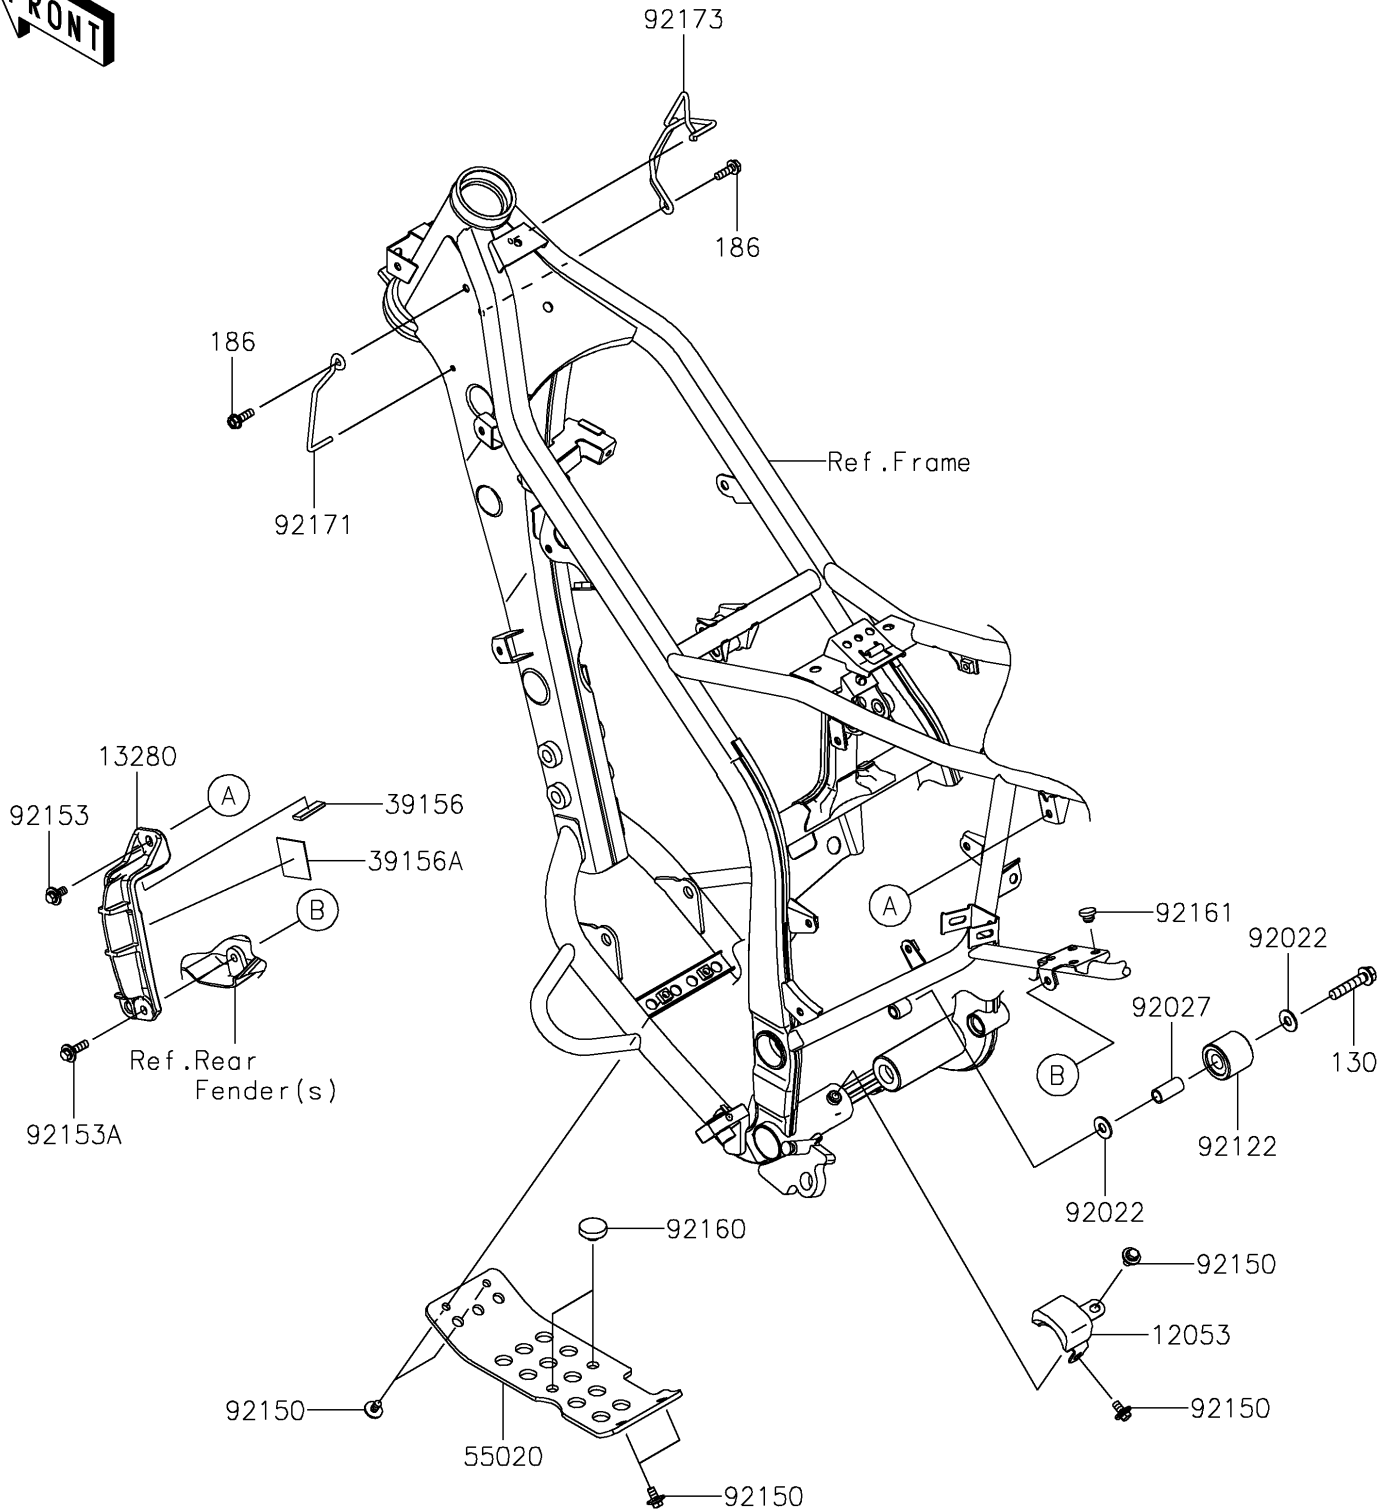

2021 KLX®300R PARTS DIAGRAM

Frame Fittings

F2131

2021 KLX®300R PARTS LIST

Frame Fittings

ITEM NAME	PART NUMBER	QUANTITY
GUIDE-CHAIN (Ref # 12053)	12053-0001	1
HOLDER,BATTERY (Ref # 13280)	13280-0944	1
PAD,30X10X3 (Ref # 39156)	39156-2553	1
PAD,34X34X1 (Ref # 39156A)	39156-2554	1
GUARD,ENGINE (Ref # 55020)	55020-1456	1
WASHER,8.5X20X1.6 (Ref # 92022)	92022-1561	2
COLLAR,CHAIN ROLLER (Ref # 92027)	92027-1670	1
ROLLER,CHAIN GUIDE (Ref # 92122)	92122-1153	1
BOLT,6X12 (Ref # 92150)	92150-1435	6
BOLT,FLANGED,6X14 (Ref # 92153)	92153-0936	1
BOLT,FLANGED,6X22 (Ref # 92153A)	92153-0950	1
DAMPER (Ref # 92160)	92160-1396	2
DAMPER (Ref # 92161)	92161-1084	4
CLAMP,HARNESS,LH (Ref # 92171)	92171-1775	1
CLAMP,HARNESS,RH (Ref # 92173)	92173-2206	1
BOLT-FLANGED,8X40 (Ref # 130)	130BA0840	1
BOLT-UPSET-WP,6X20 (Ref # 186)	186BA0620	2