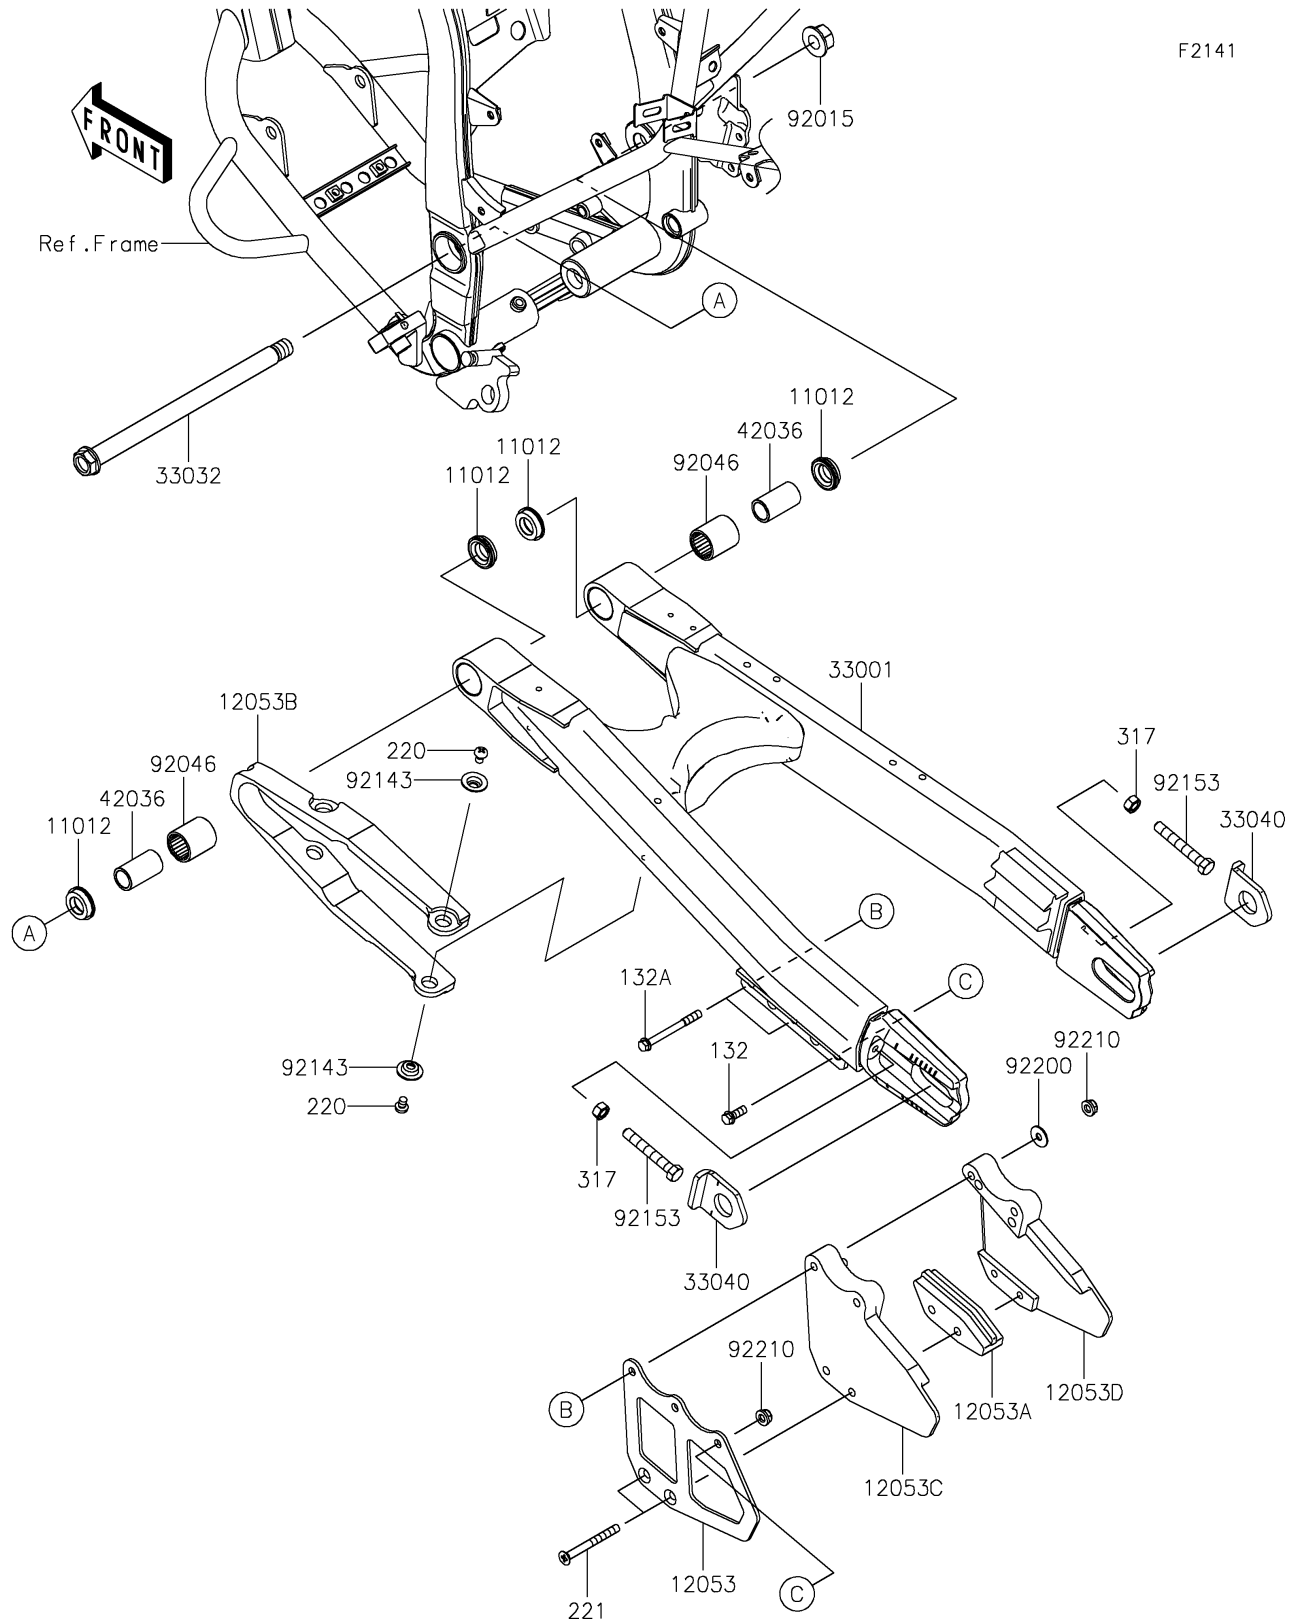

# 2021 KLX®300R PARTS DIAGRAM

Swingarm

## 2021 KLX®300R PARTS LIST

### Swingarm

ITEM NAME	PART NUMBER	QUANTITY
CAP,SWING ARM (Ref # 11012)	11012-1259	4
GUIDE-CHAIN,RR,OUTSIDE (Ref # 12053)	12053-1268	1
GUIDE-CHAIN,DRIVE,RR,INSIDE (Ref # 12053A)	12053-1270	1
GUIDE-CHAIN,DRIVE,FR (Ref # 12053B)	12053-1328	1
GUIDE-CHAIN,DRIVE,RR,OUTSIDE (Ref # 12053C)	12053-1453	1
GUIDE-CHAIN,DRIVE,RR,INSIDE (Ref # 12053D)	12053-1454	1
ARM-COMP-SWING,P.SILVER (Ref # 33001)	33001-0710-458	1
SHAFT-SWING ARM (Ref # 33032)	33032-0033	1
ADJUSTER-CHAIN (Ref # 33040)	33040-0023	2
SLEEVE,SWING ARM (Ref # 42036)	42036-1064	2
NUT,14MM (Ref # 92015)	92015-1407	1
BEARING-NEEDLE (Ref # 92046)	92046-0038	2
COLLAR (Ref # 92143)	92143-1156	4
BOLT,8X55 (Ref # 92153)	92153-1407	2
WASHER,6.2X18X1.2 (Ref # 92200)	92200-1889	2
NUT,LOCK,FLANGED,6MM (Ref # 92210)	92210-0303	3
BOLT-FLANGED-SMALL,6X16 (Ref # 132)	132BA0616	1
BOLT-FLANGED-SMALL,6X60 (Ref # 132A)	132BA0660	2
SCREW-PAN-CROS,6X8 (Ref # 220)	220AA0608	4
SCREW-CSK-CROS,6X50 (Ref # 221)	221AA0650	2
NUT-HEX-SMALL,8MM (Ref # 317)	317BA0800	2