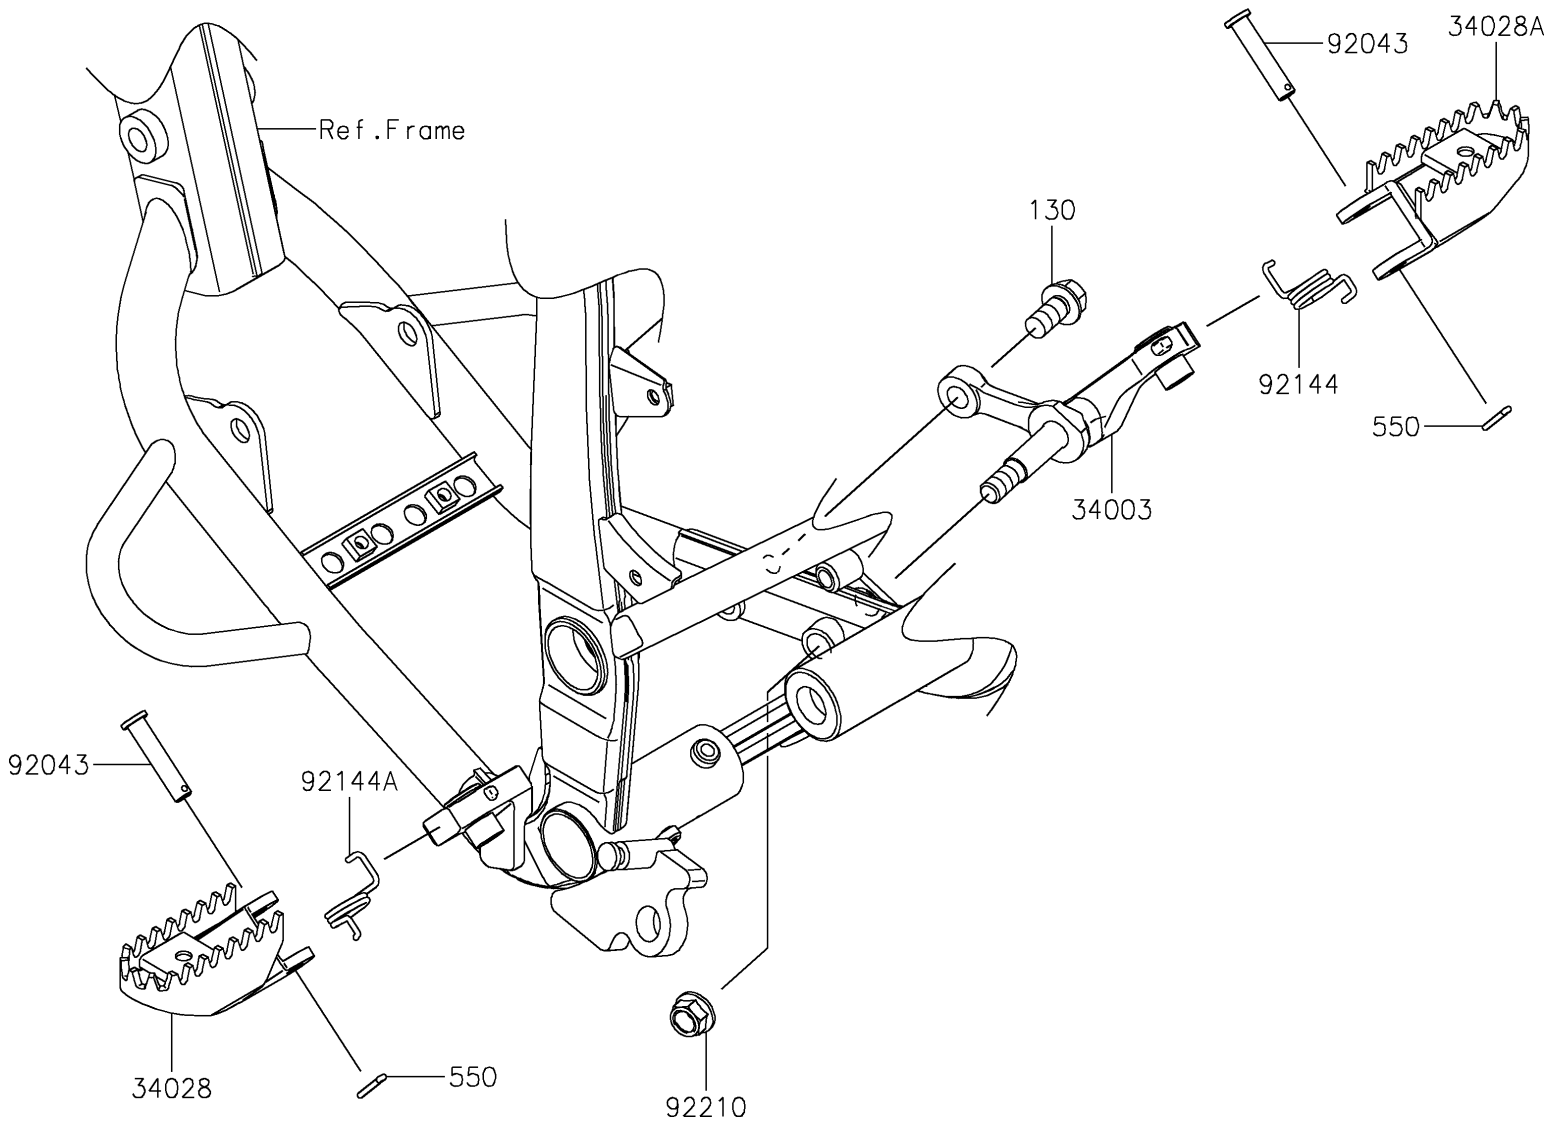

2021 KLX® 300R PARTS DIAGRAM

Footrests

F2160

2021 KLX®300R PARTS LIST

Footrests

ITEM NAME	PART NUMBER	QUANTITY
HOLDER-STEP,RH,P.SILVER (Ref # 34003)	34003-0084-458	1
STEP,LH (Ref # 34028)	34028-1361	1
STEP,RH (Ref # 34028A)	34028-1362	1
PIN,8X35.5 (Ref # 92043)	92043-115	2
SPRING,STEP RETURN,RH (Ref # 92144)	92144-1685	1
SPRING,STEP RETURN,LH (Ref # 92144A)	92144-1749	1
NUT,LOCK,FLANGED,10MM (Ref # 92210)	92210-1080	1
BOLT-FLANGED,10X20 (Ref # 130)	130CA1020	1
PIN-COTTER,2.5X15 (Ref # 550)	550AA2515	2