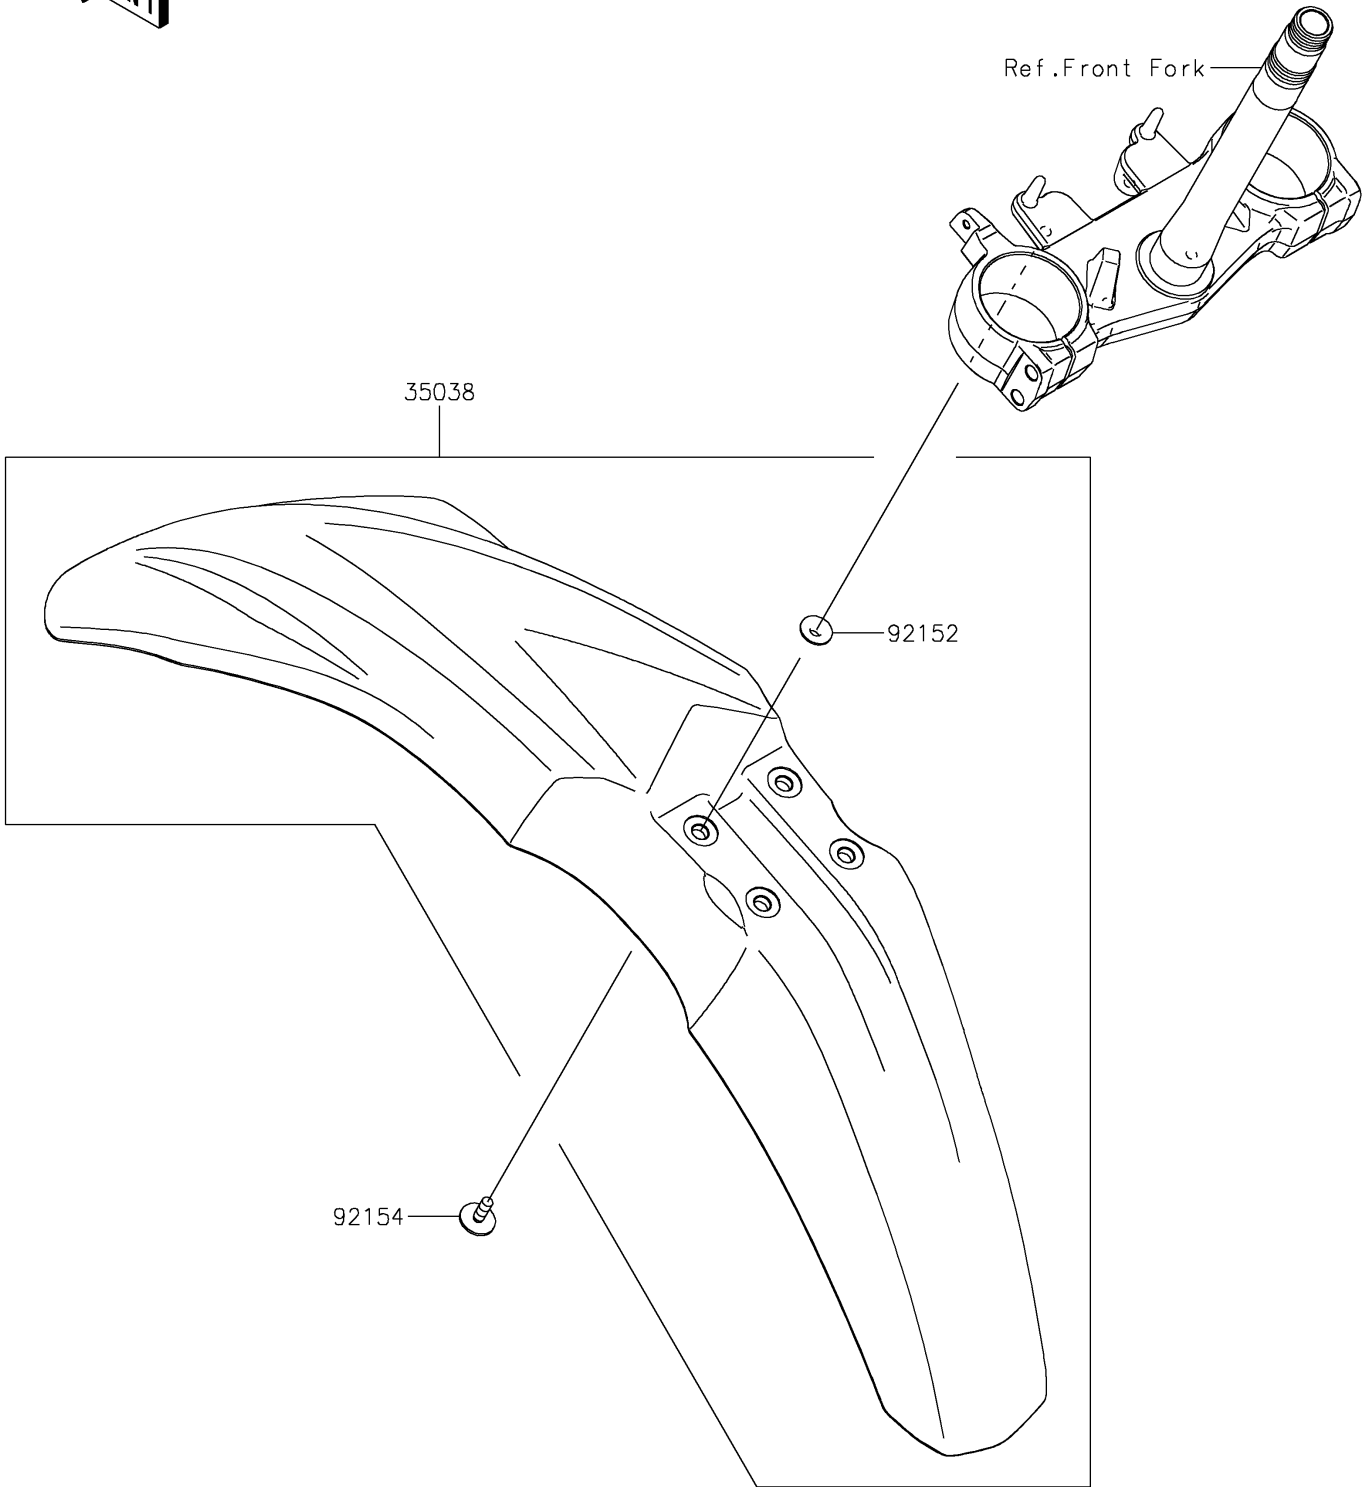

2021 KLX®300R PARTS DIAGRAM

Front Fender(s)

F2171

2021 KLX®300R PARTS LIST

Front Fender(s)

ITEM NAME	PART NUMBER	QUANTITY
FENDER-FRONT,L.GREEN (Ref # 35038)	35038-0008-290	1
COLLAR (Ref # 92152)	92152-1422	4
BOLT,6X18 (Ref # 92154)	92154-2973	4